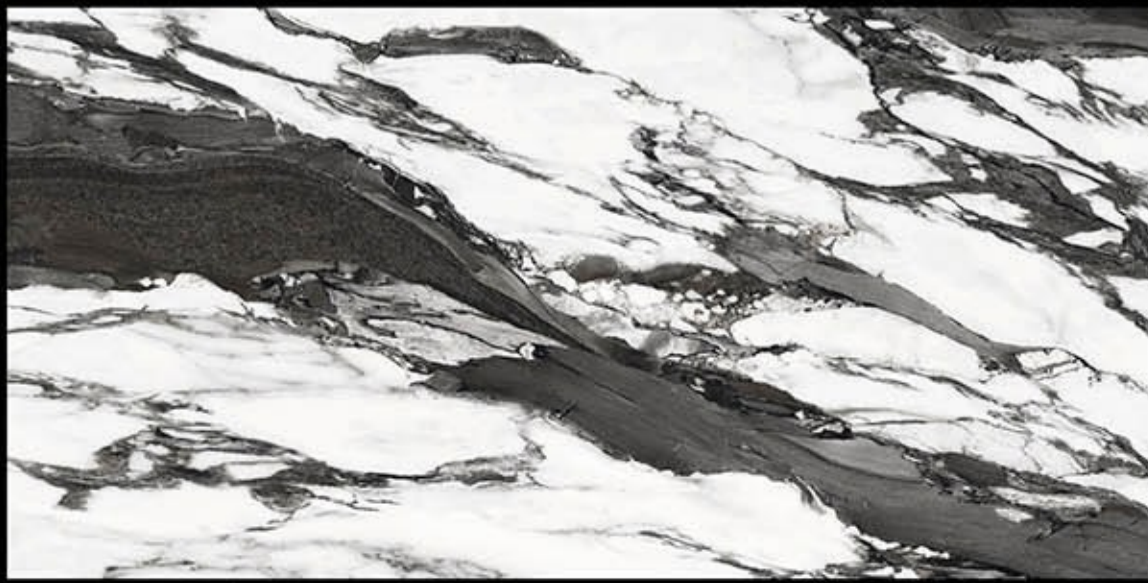

HIGH GLOSSY

PANDA WHITE
800X1600 MM.