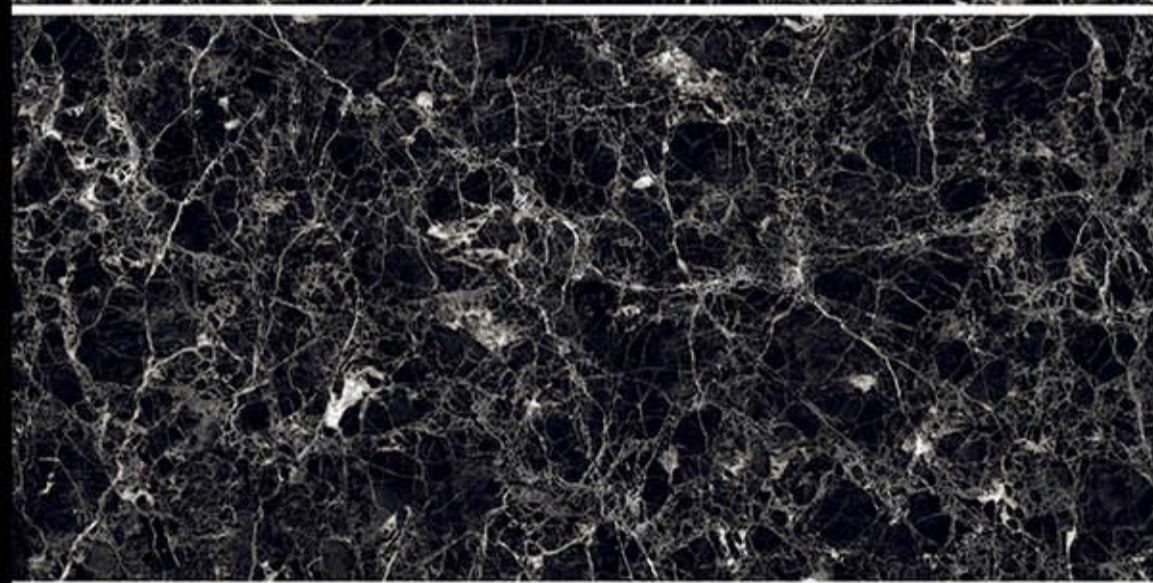

High Glossy

Let sophisticated designs elevate the charm of your space.

800 x 1600 MM.

A large rectangular image showing a detailed view of a marble surface. The pattern is complex, with a base of light beige and cream tones, overlaid with intricate veins of gold, tan, and brown. The texture appears organic and non-repeating. The words "HIGH GLOSSY" are printed in the bottom left corner.

HIGH GLOSSY

REGGIA BROWN
800X1600 MM.

HIGH GLOSSY

RIBECCA BROWN
800X1600 MM.

HIGH GLOSSY

ROYAL BLACK EMPERADOR
800X1600 MM.

HIGH GLOSSY

ROYAL NERO EMPERADOR
800X1600 MM.