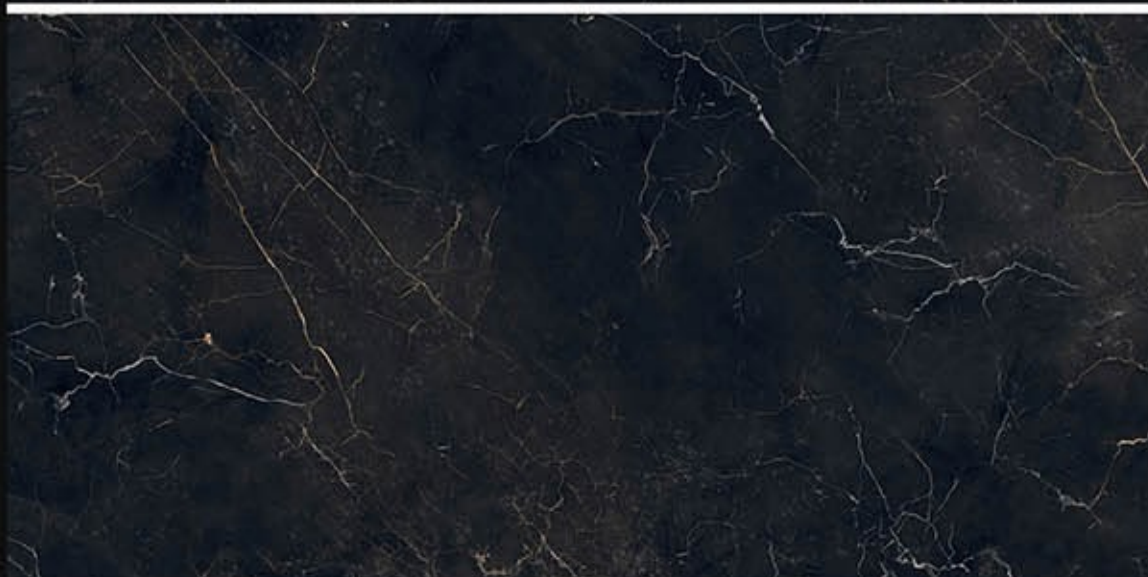

HIGH GLOSSY

PALAYA BLACK
800X1600 MM.