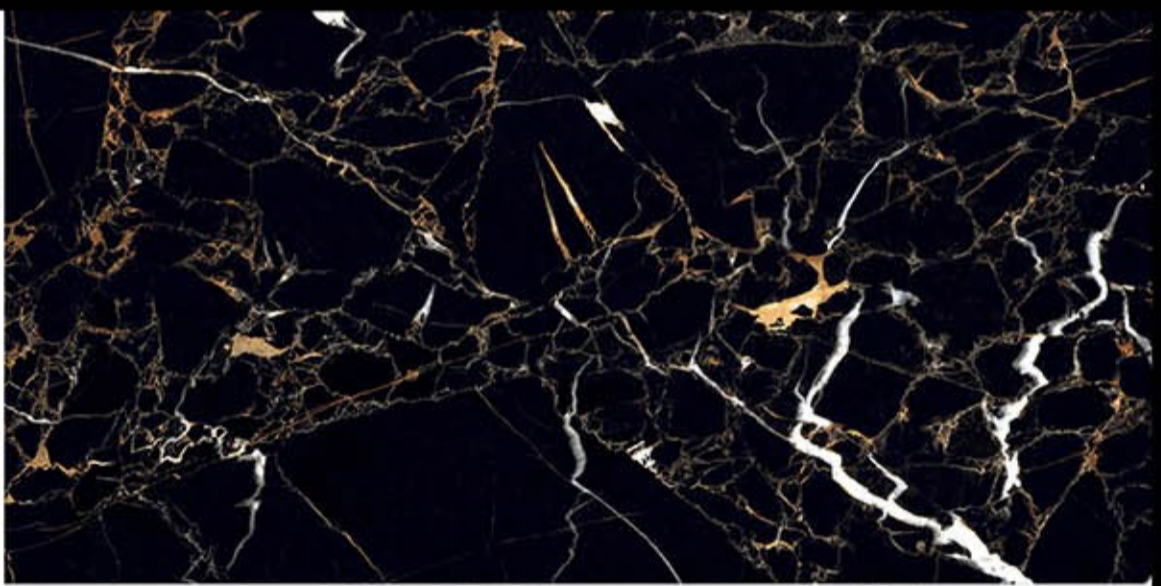

HIGH GLOSSY

PORTORO BLACK
800X1600 MM.