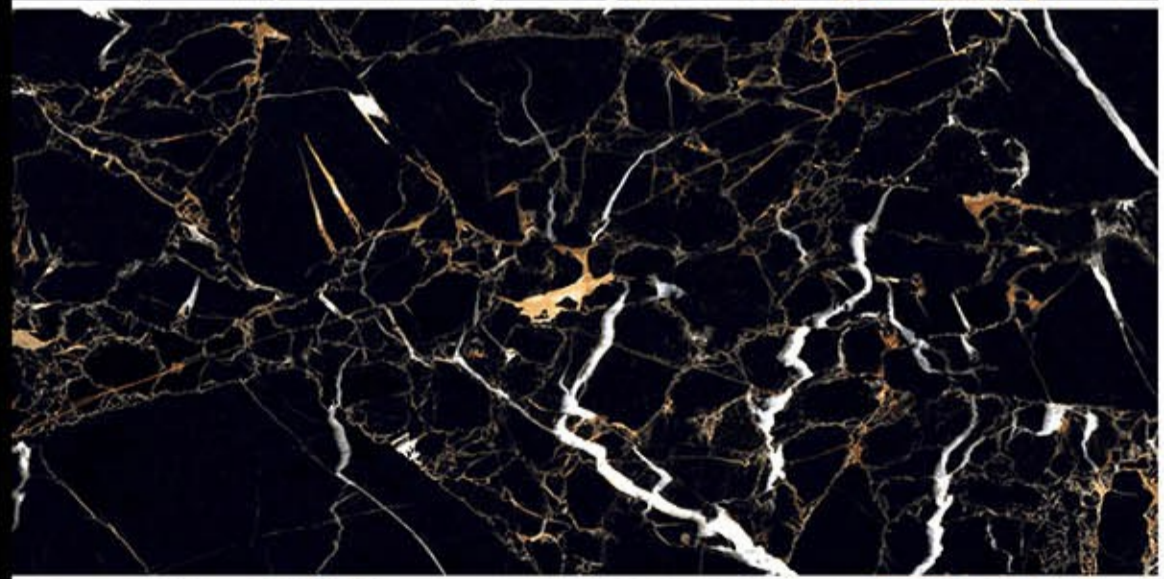

HIGH GLOSSY

PORTORO BLACK
800X1600 MM.