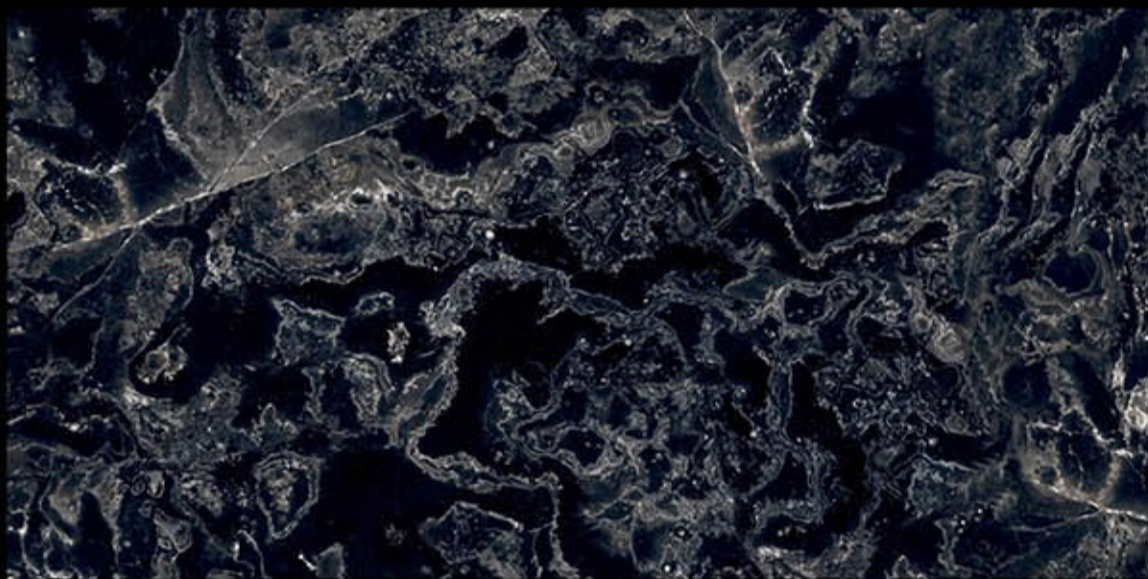

HIGH GLOSSY

GLAMOUR BLACK
800X1600 MM.