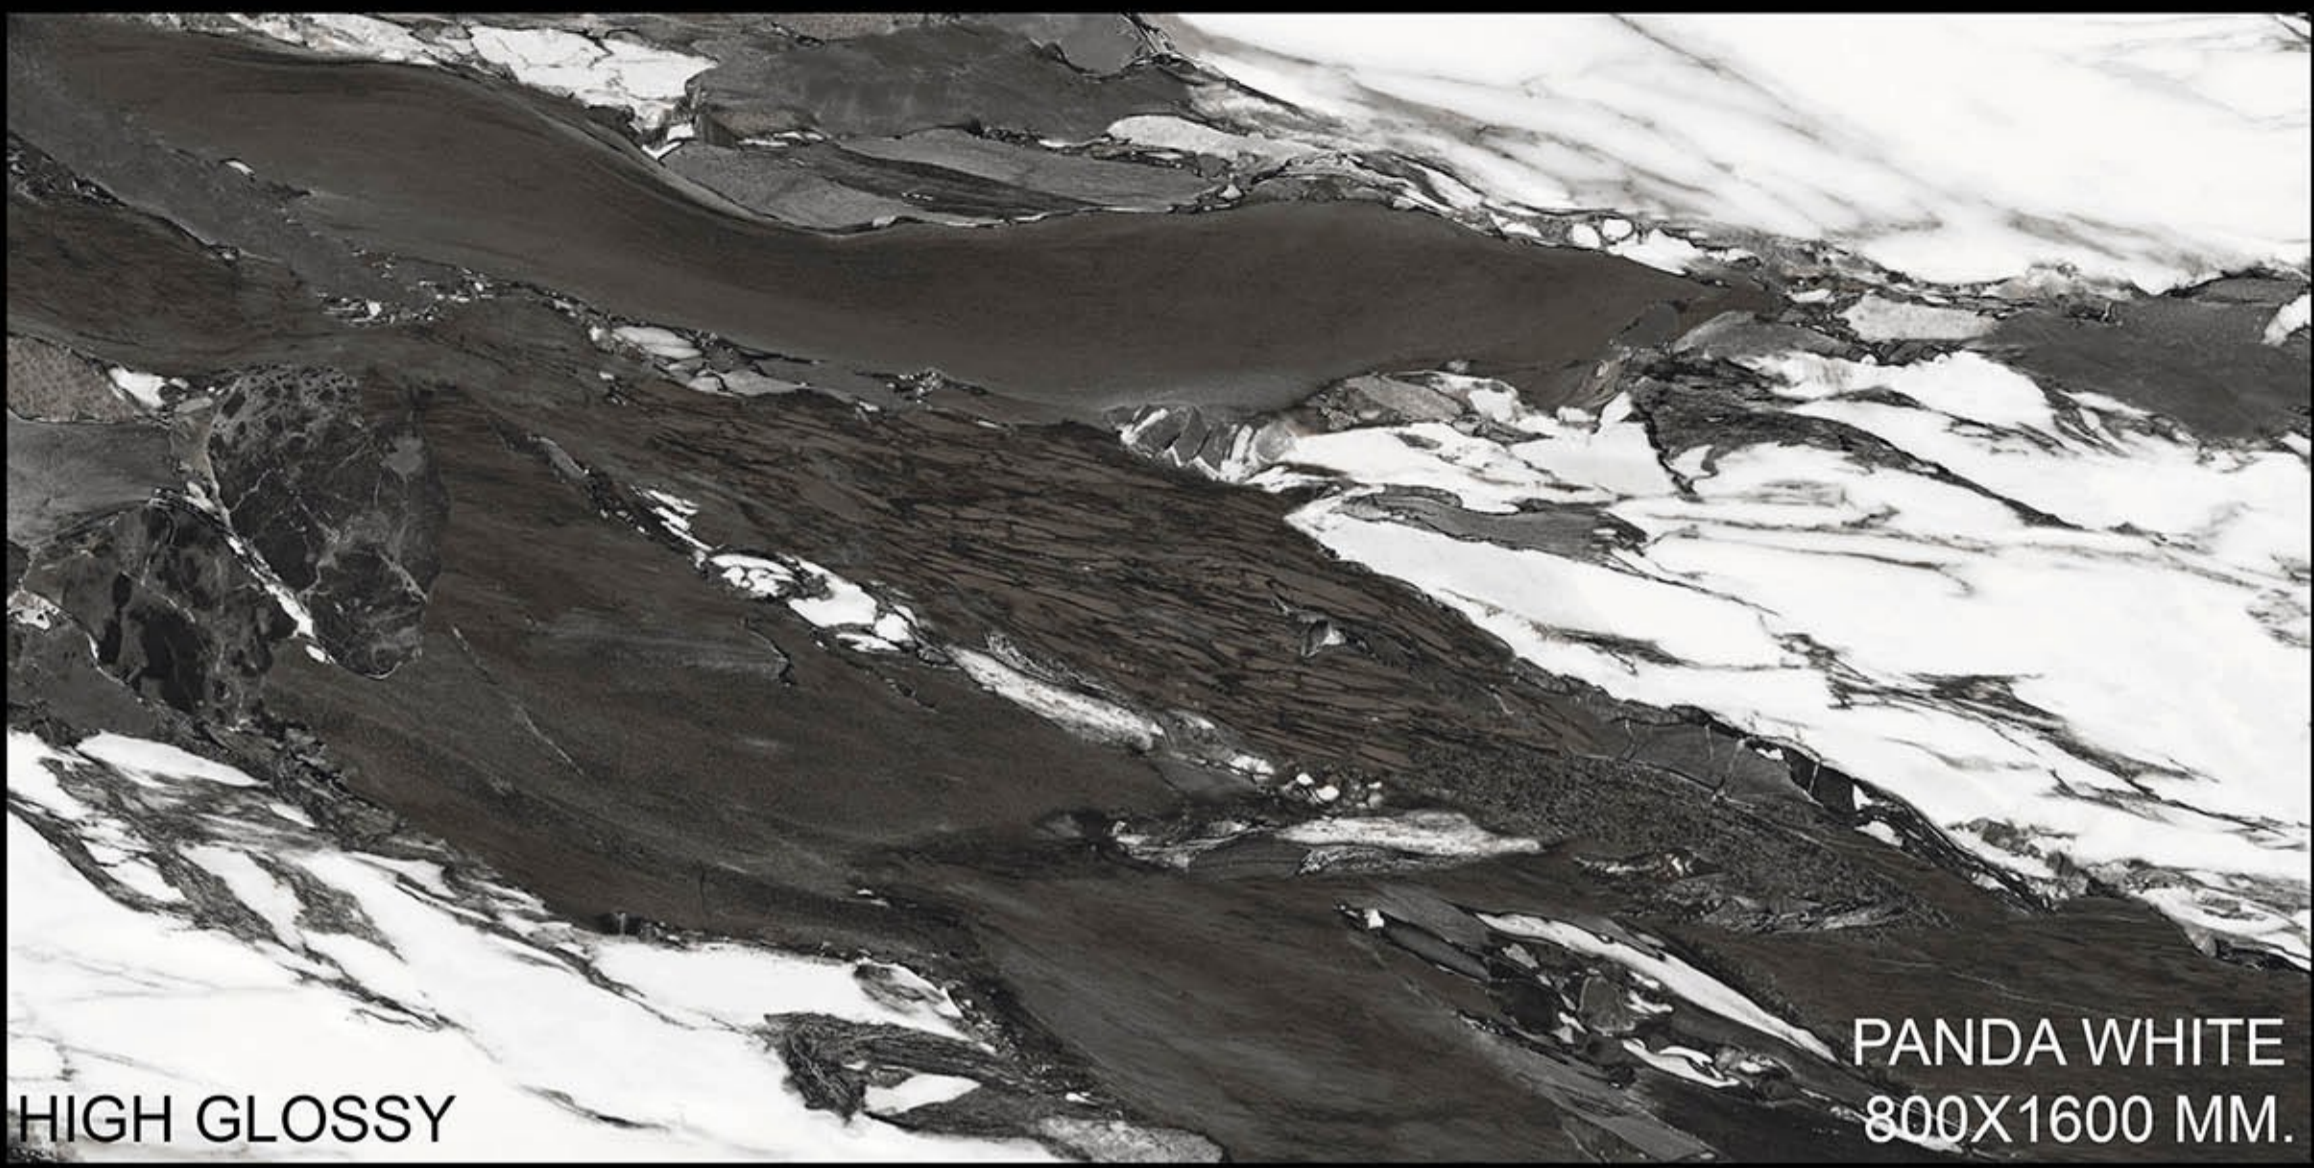

HIGH GLOSSY

PANDA WHITE
800X1600 MM.