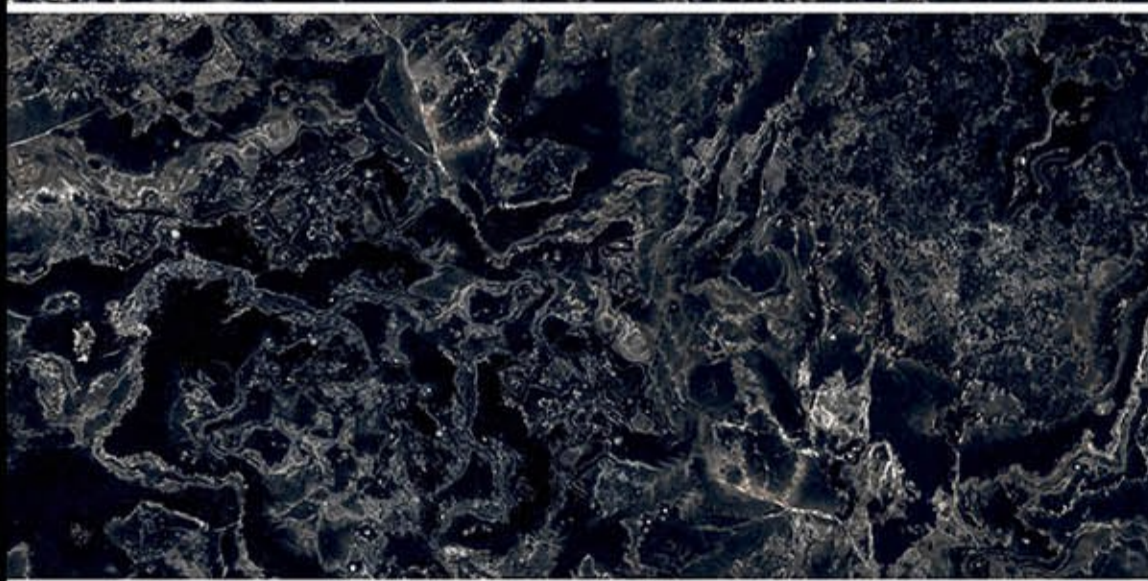

HIGH GLOSSY

GLAMOUR BLACK
800X1600 MM.