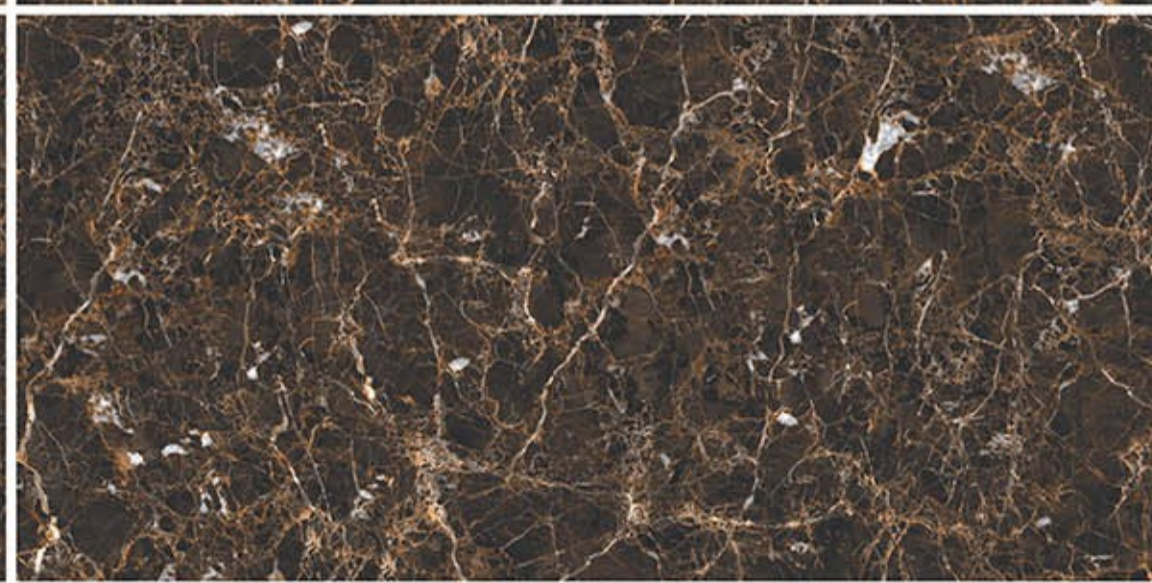

High Glossy

Let sophisticated designs elevate the charm of your space.

800 x 1600 MM.

A large rectangular image showing a detailed view of a marble surface. The pattern is complex, with a base of light beige and cream tones, overlaid with intricate veins of gold, tan, and brown. The texture appears organic and non-repeating. The words "HIGH GLOSSY" are printed in the bottom left corner.

HIGH GLOSSY

REGGIA BROWN
800X1600 MM.

HIGH GLOSSY

RIBECCA BROWN
800X1600 MM.

HIGH GLOSSY

ROYAL BLACK EMPERADOR
800X1600 MM.

HIGH GLOSSY

ROYAL NERO EMPERADOR
800X1600 MM.