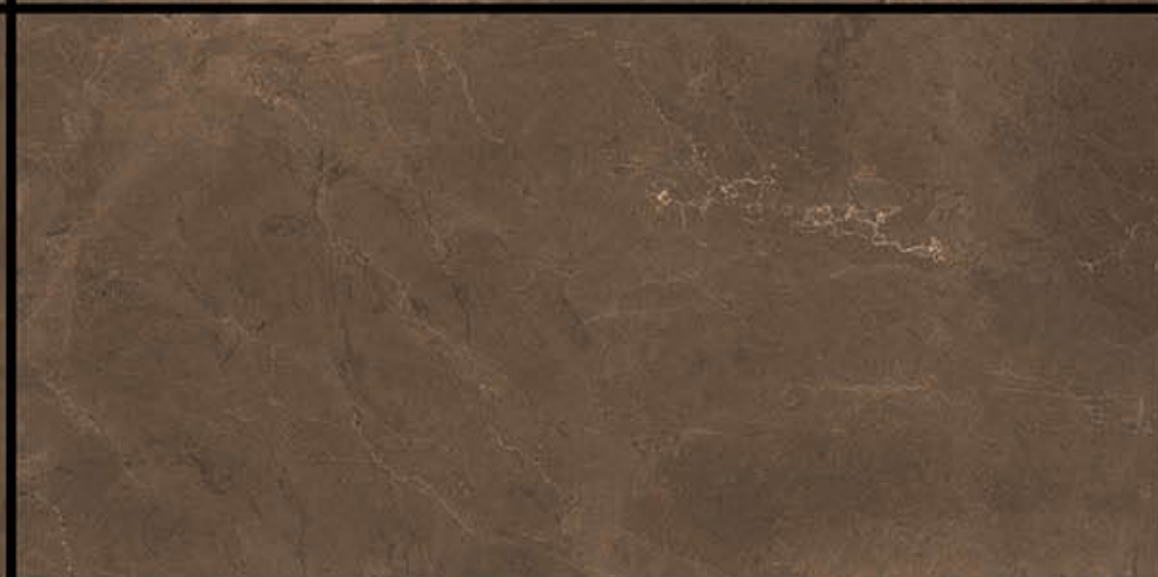

HIGH GLOSSY

RIBECCA BROWN
800X1600 MM.