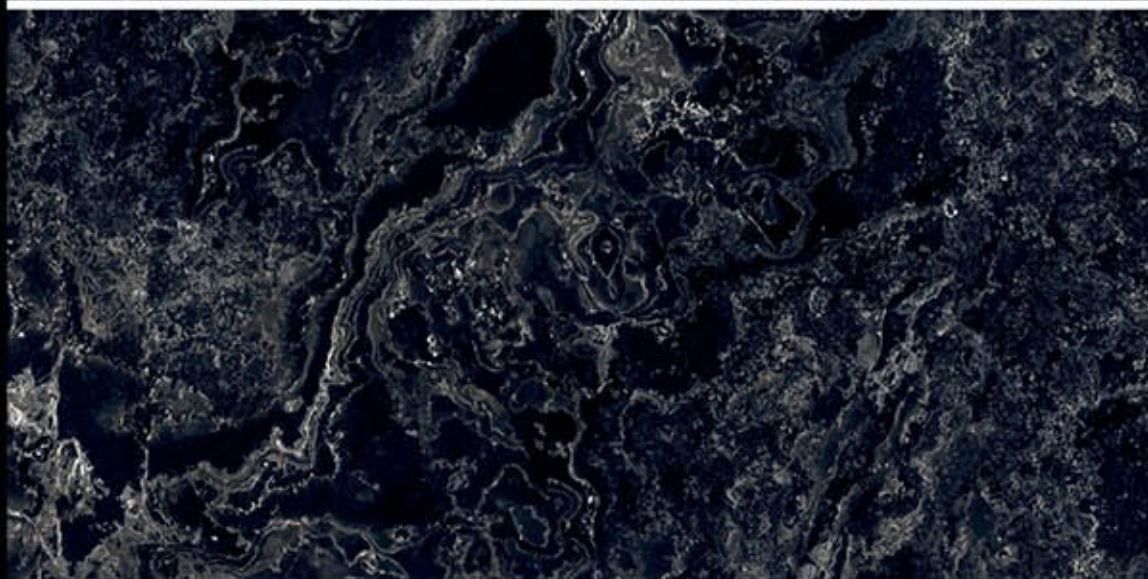

HIGH GLOSSY

GLAMOUR BLACK
800X1600 MM.