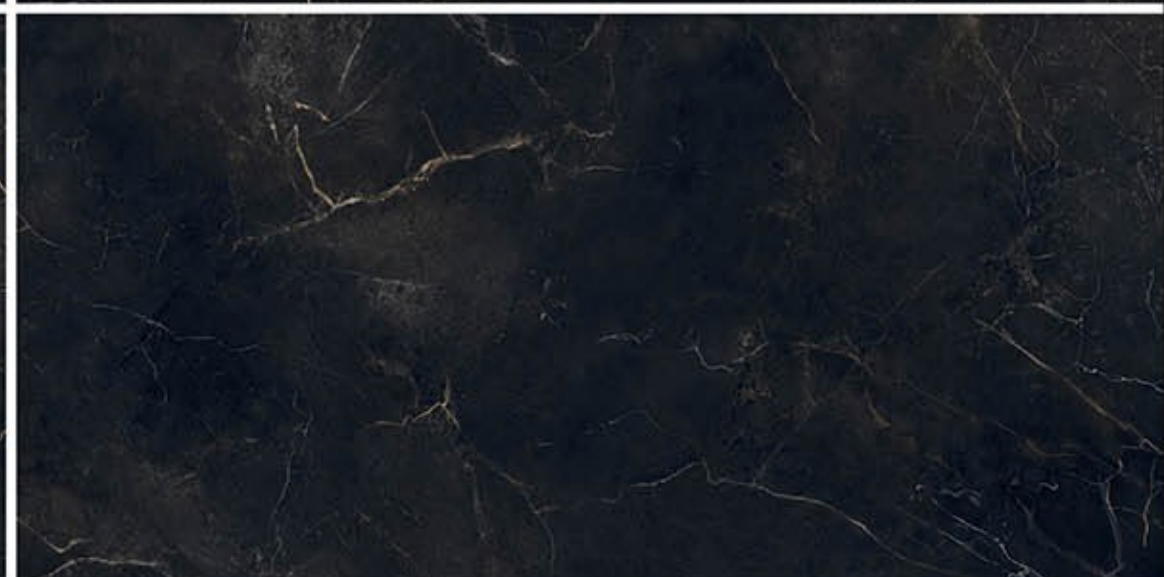

HIGH GLOSSY

PALAYA BLACK
800X1600 MM.