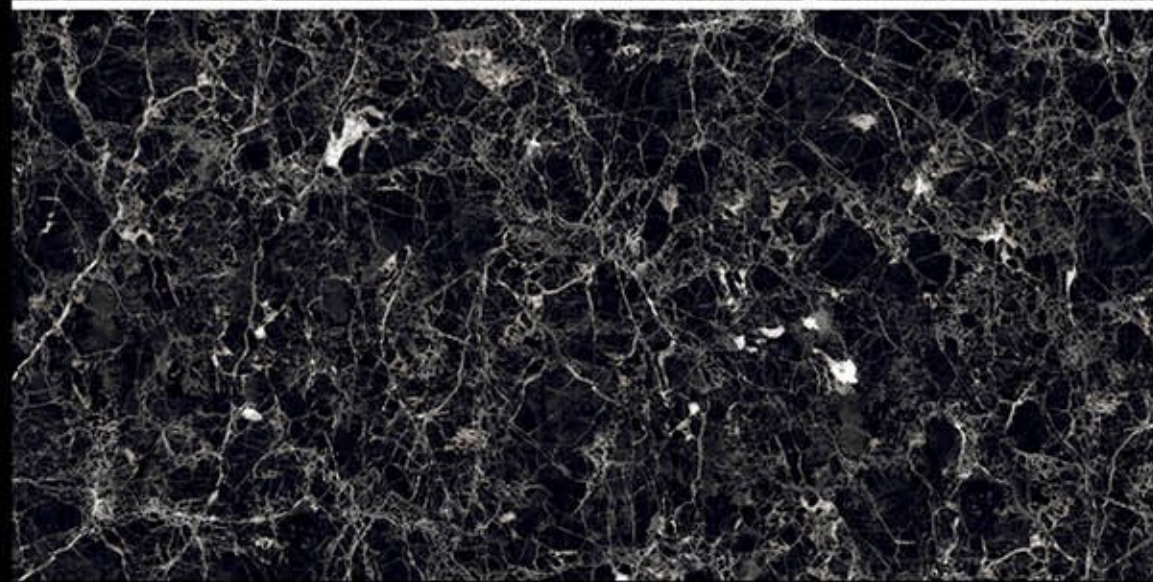

High Glossy

Let sophisticated designs elevate the charm of your space.

800 x 1600 MM.

A large rectangular image showing a detailed view of a marble surface. The pattern is complex, with a base of light beige and cream tones, overlaid with intricate veins of gold, tan, and brown. The texture appears organic and non-repeating. The words "HIGH GLOSSY" are printed in the bottom left corner.

HIGH GLOSSY

REGGIA BROWN
800X1600 MM.

HIGH GLOSSY

RIBECCA BROWN
800X1600 MM.

HIGH GLOSSY

ROYAL BLACK EMPERADOR
800X1600 MM.

HIGH GLOSSY

ROYAL NERO EMPERADOR
800X1600 MM.