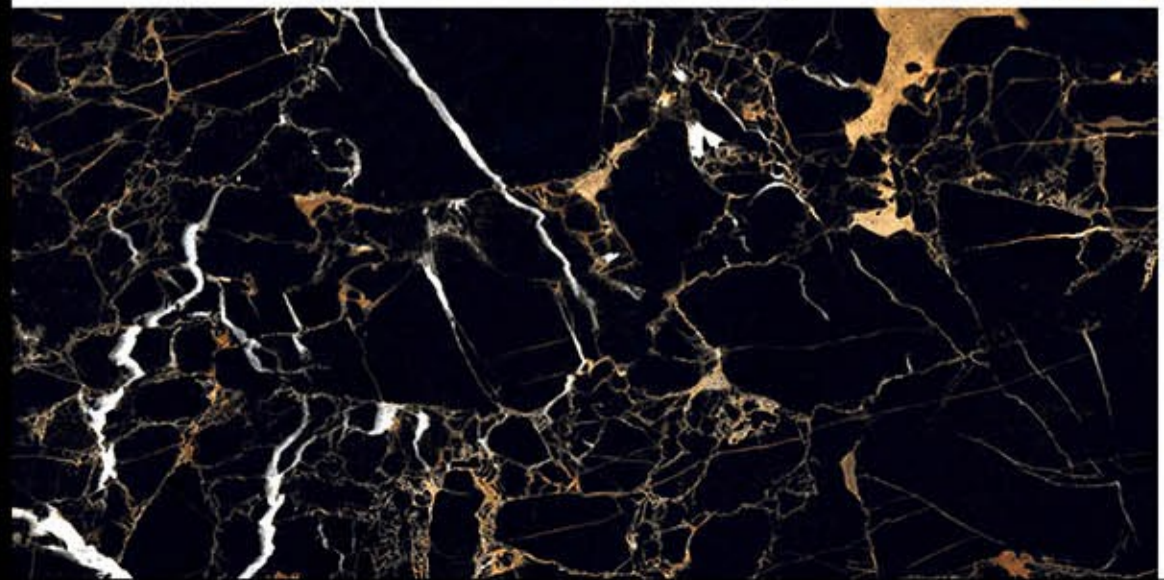

HIGH GLOSSY

PORTORO BLACK
800X1600 MM.