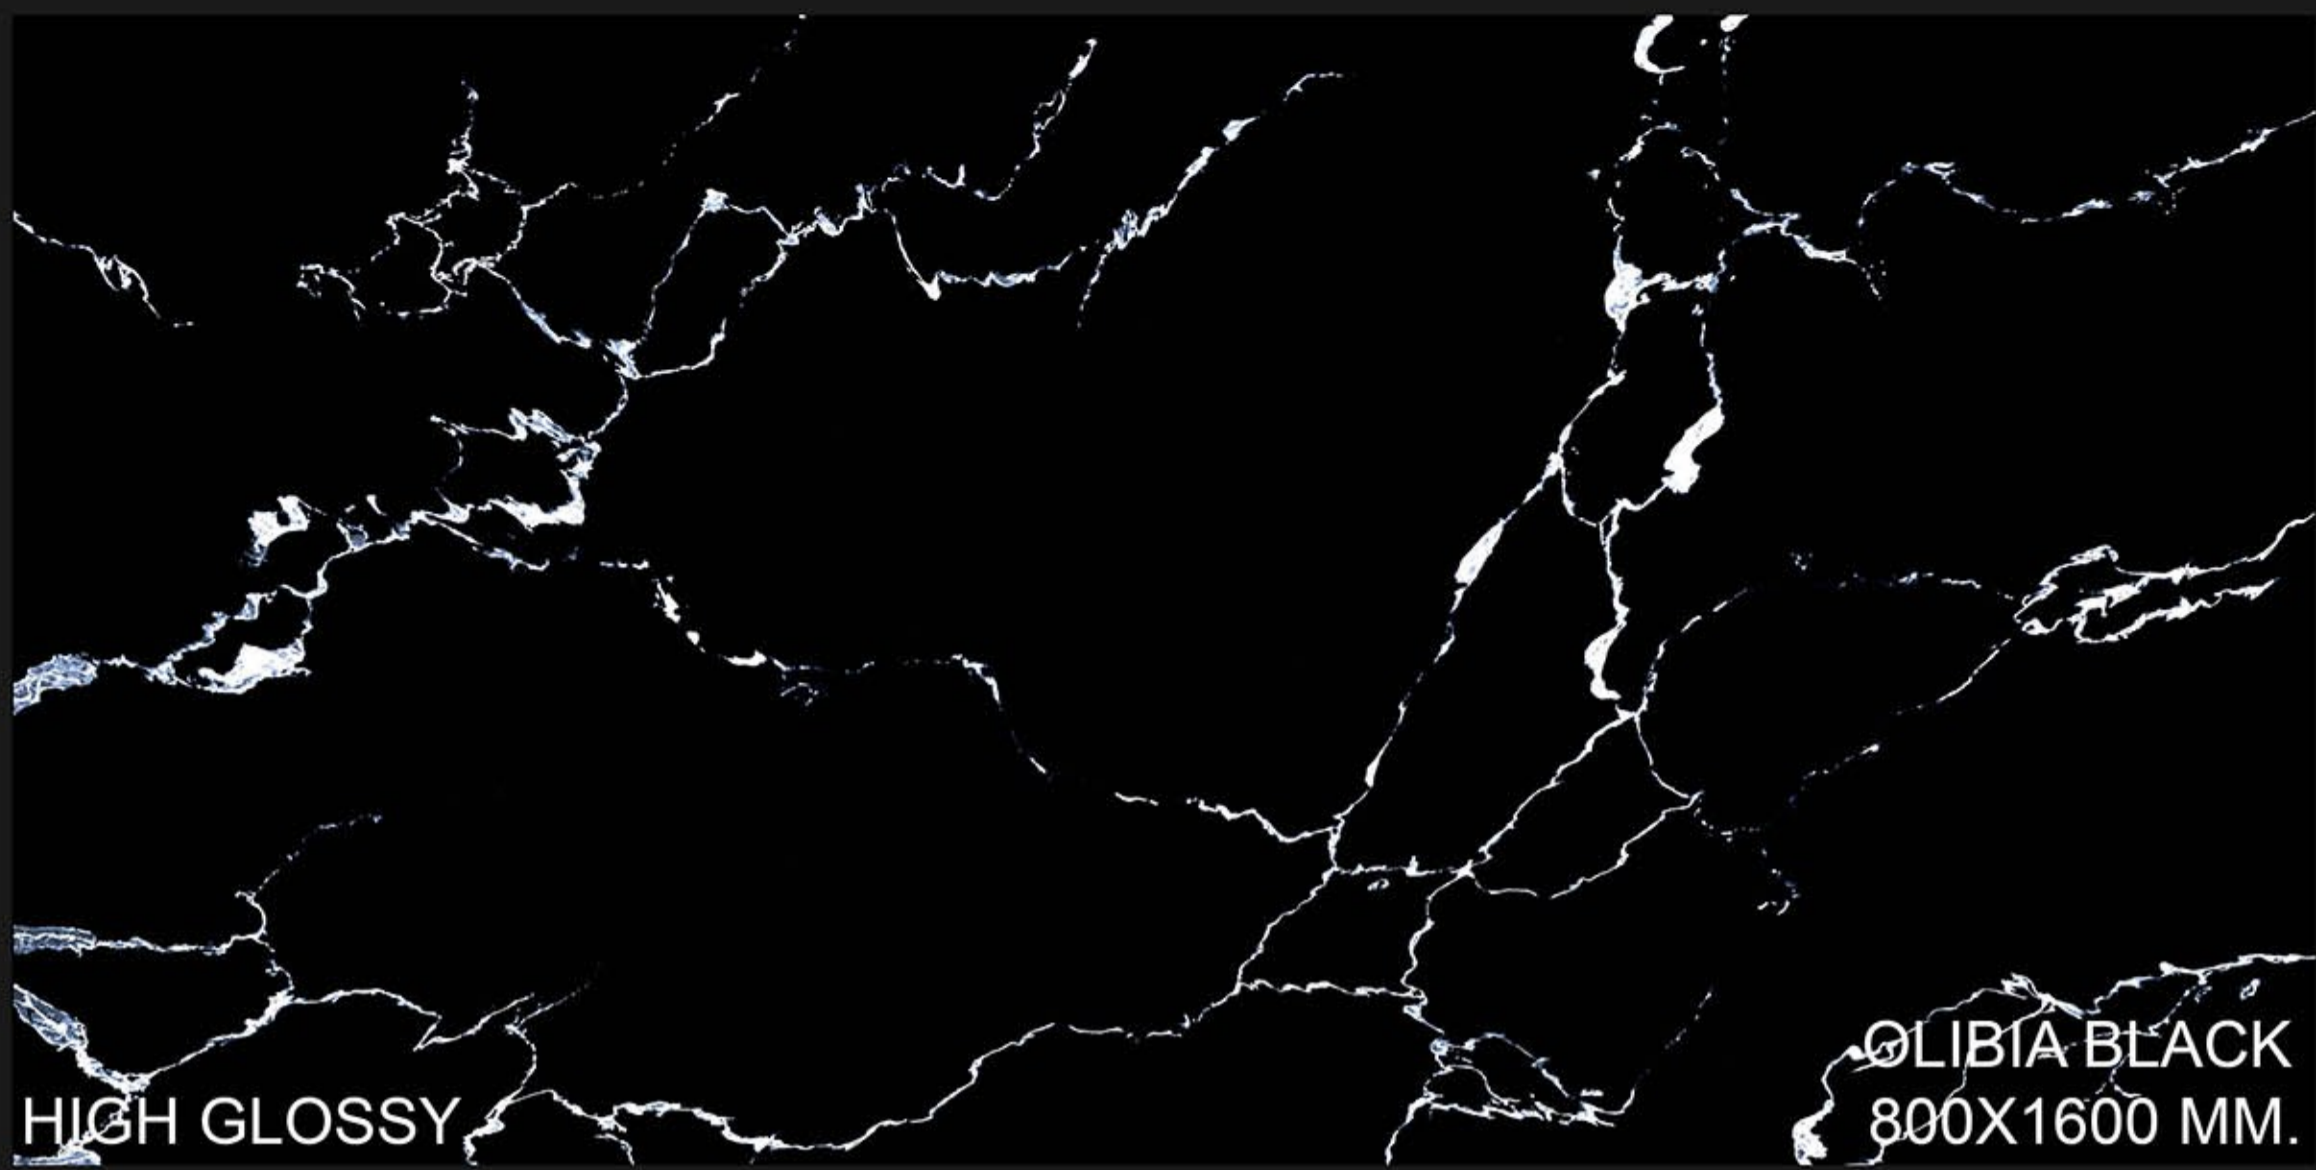

HIGH GLOSSY

OLIBIA BLACK
800X1600 MM.