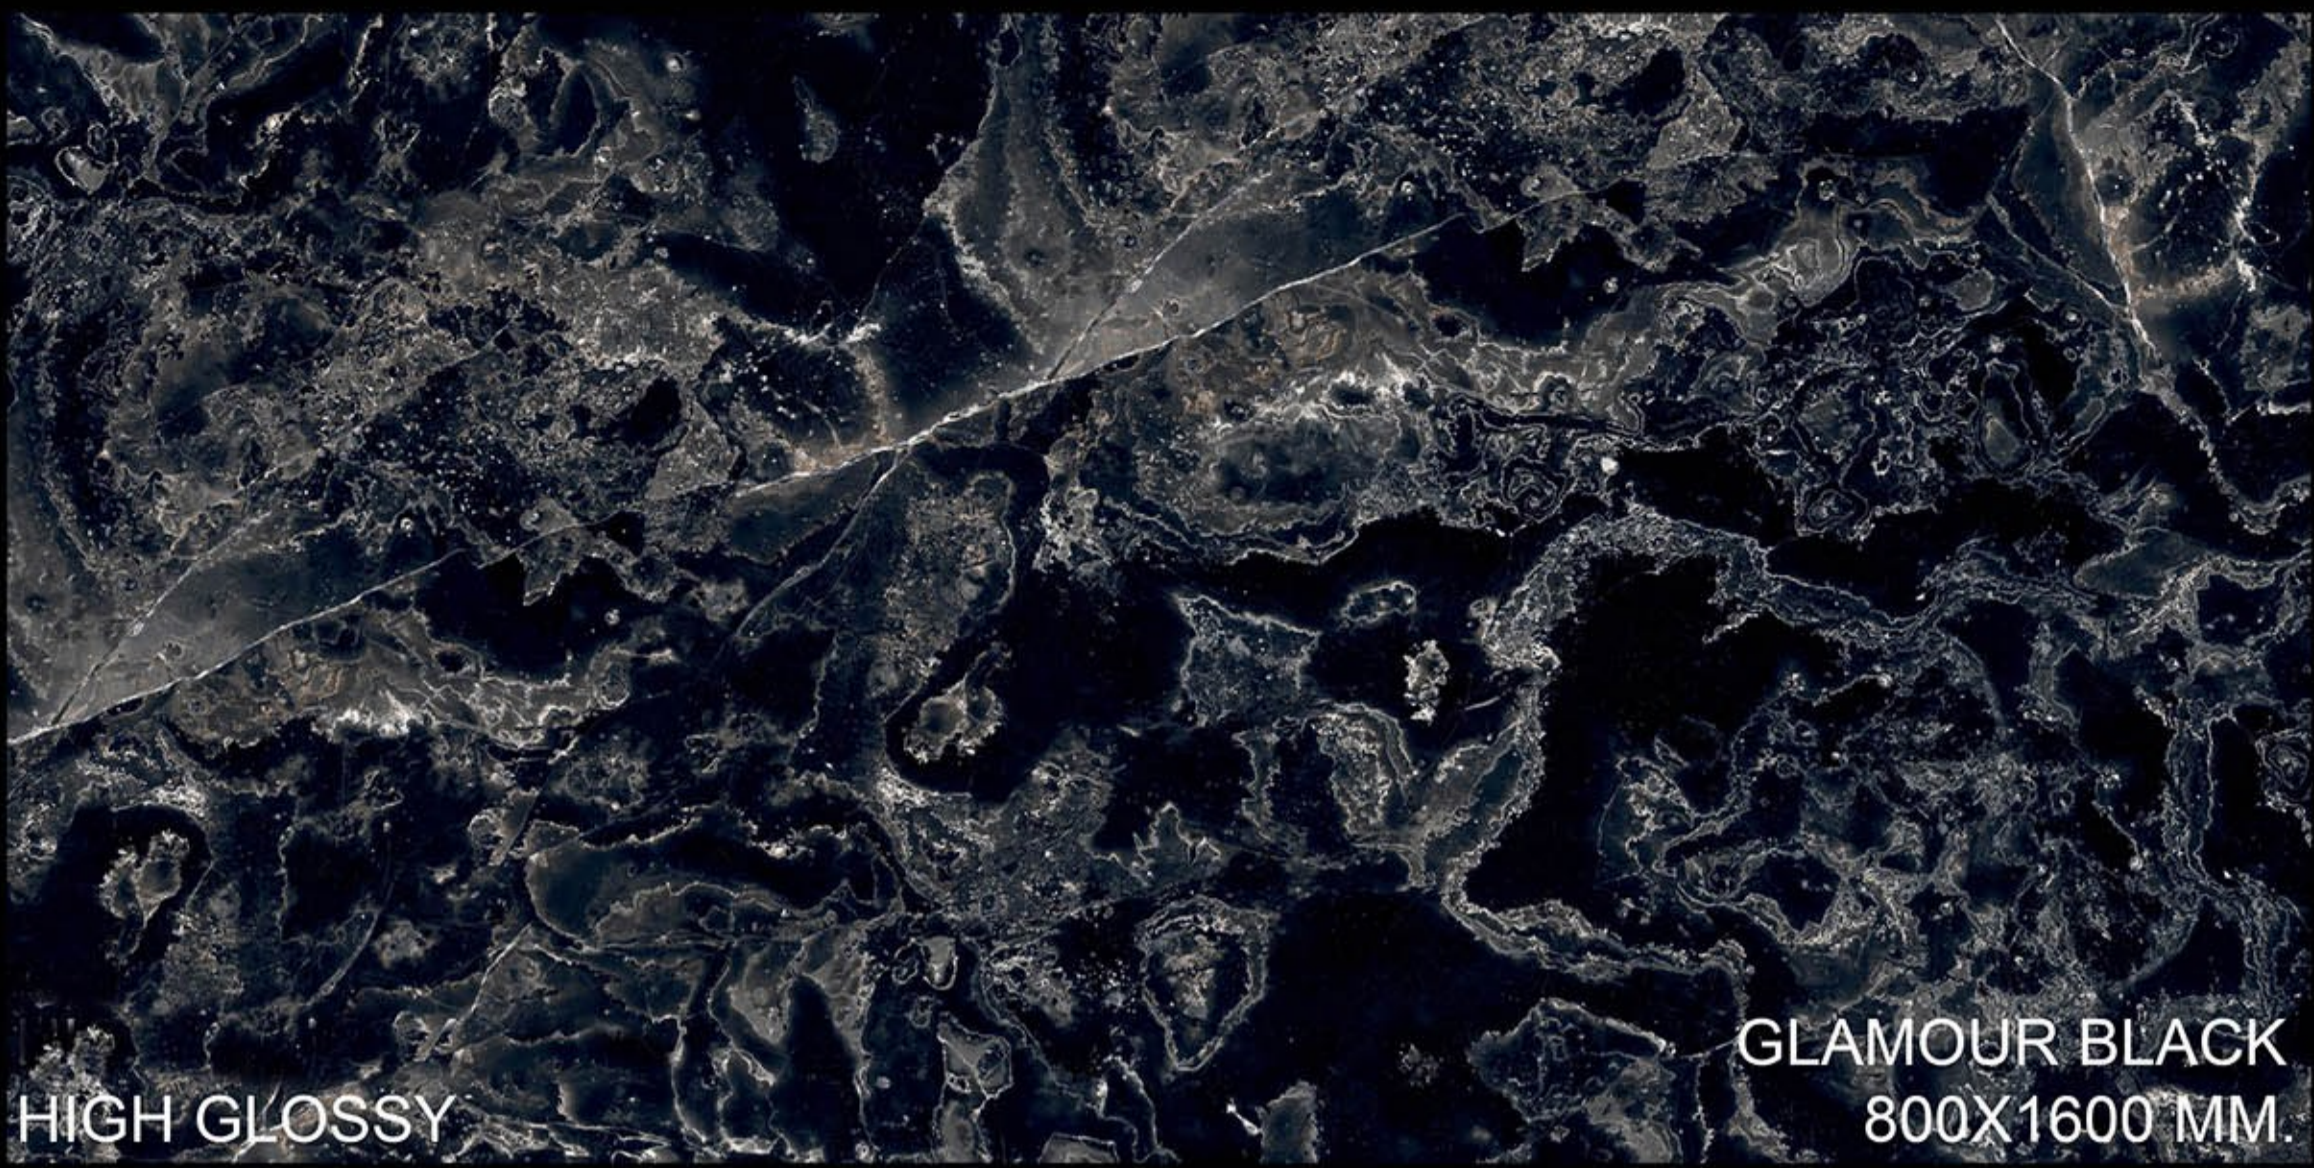

HIGH GLOSSY

GLAMOUR BLACK
800X1600 MM.