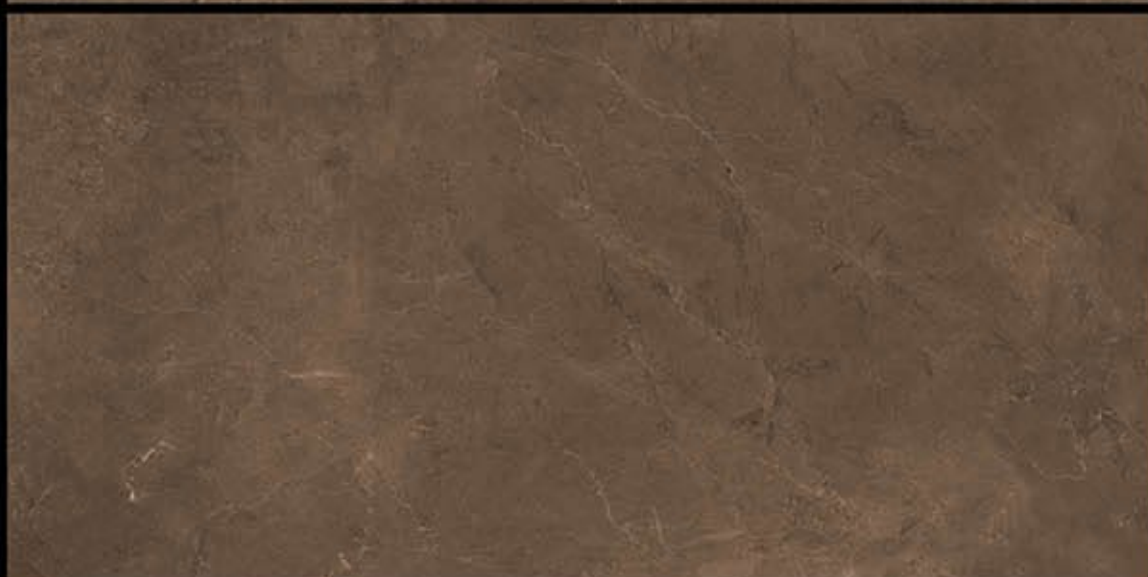

HIGH GLOSSY

RIBECCA BROWN
800X1600 MM.