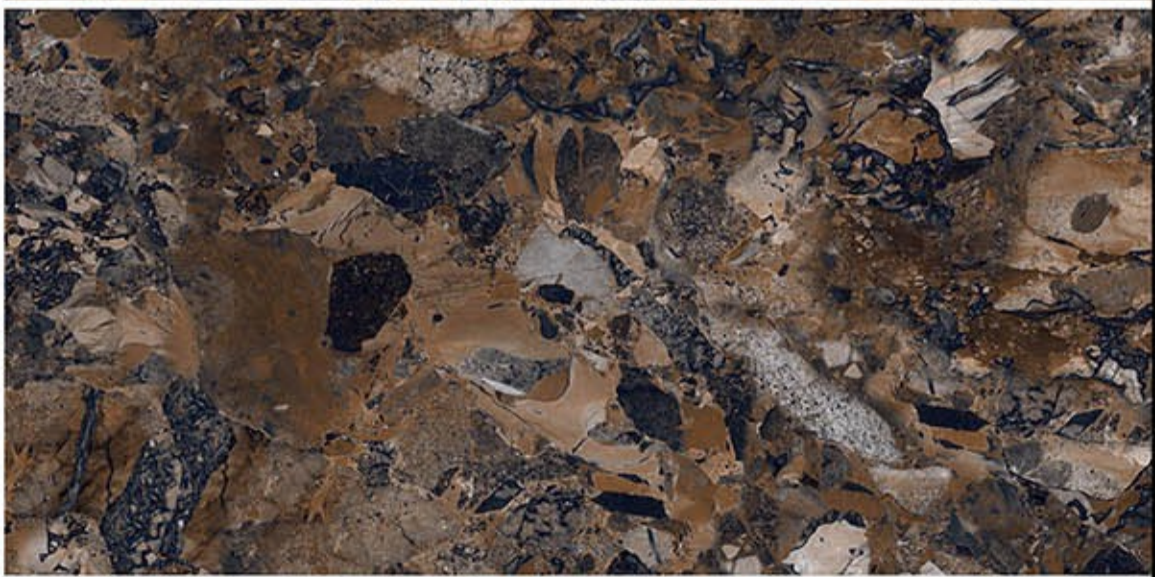

High Glossy

Let sophisticated designs elevate the charm of your space.

800 x 1600 MM.

A large rectangular image showing a detailed view of a marble surface. The pattern is complex, with a base of light beige and cream tones, overlaid with intricate veins of gold, tan, and brown. The texture appears organic and non-repeating. The words "HIGH GLOSSY" are printed in the bottom left corner.

HIGH GLOSSY

BLACK ROCK
800X1600 MM.

HIGH GLOSSY

BUNBURY BROWN
800X1600 MM.

HIGH GLOSSY

GLAMOUR BLACK
800X1600 MM.

HIGH GLOSSY

MERIDIAN BROWN
800X1600 MM.