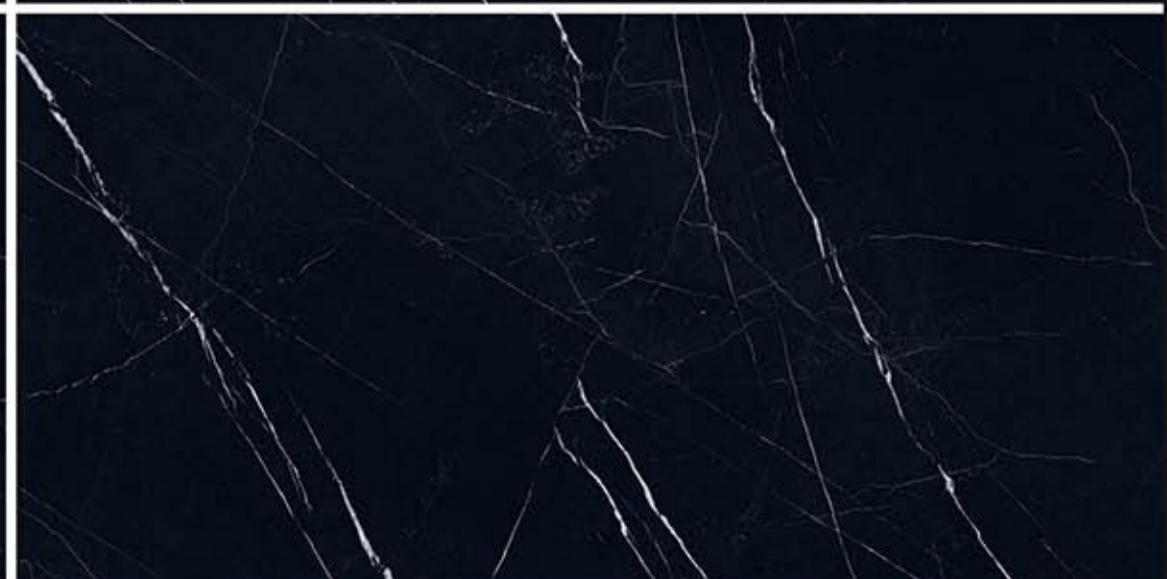

HIGH GLOSSY

BLACK ROCK
800X1600 MM.