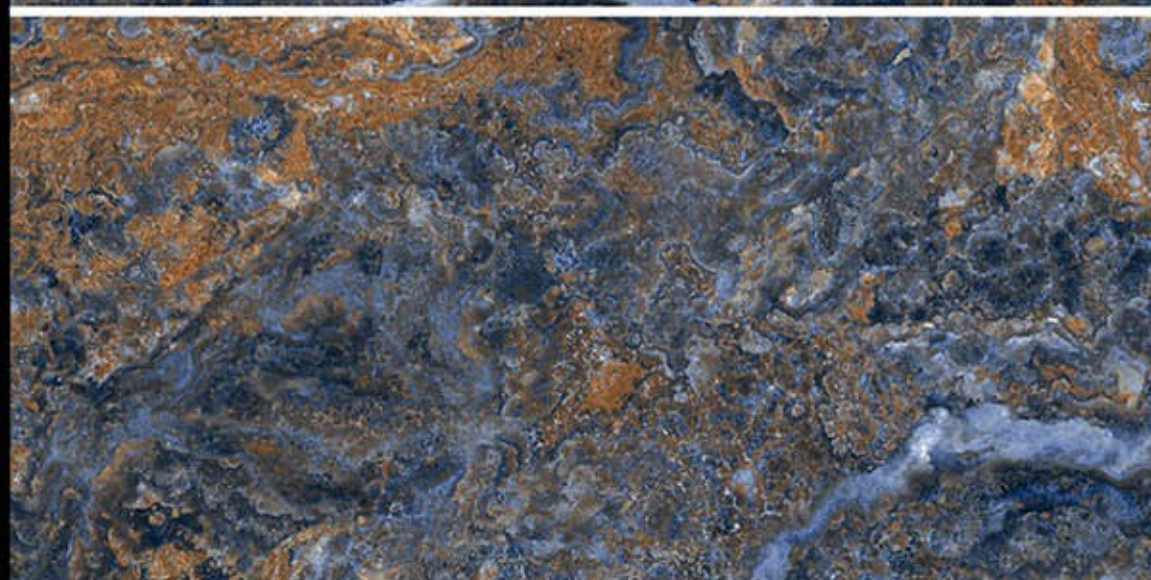

High Glossy

Let sophisticated designs elevate the charm of your space.

800 x 1600 MM.

A large rectangular image showing a detailed view of a marble surface. The pattern is complex, with a base of light beige and cream tones, overlaid with intricate veins of gold, tan, and brown. The texture appears organic and non-repeating. The words "HIGH GLOSSY" are printed in the bottom left corner.

HIGH GLOSSY

SARAN COLLINS
800X1600 MM.

HIGH GLOSSY

SLOVENIA MULTI
800X1600 MM.

HIGH GLOSSY

TIVOLI BLACK
800X1600 MM.