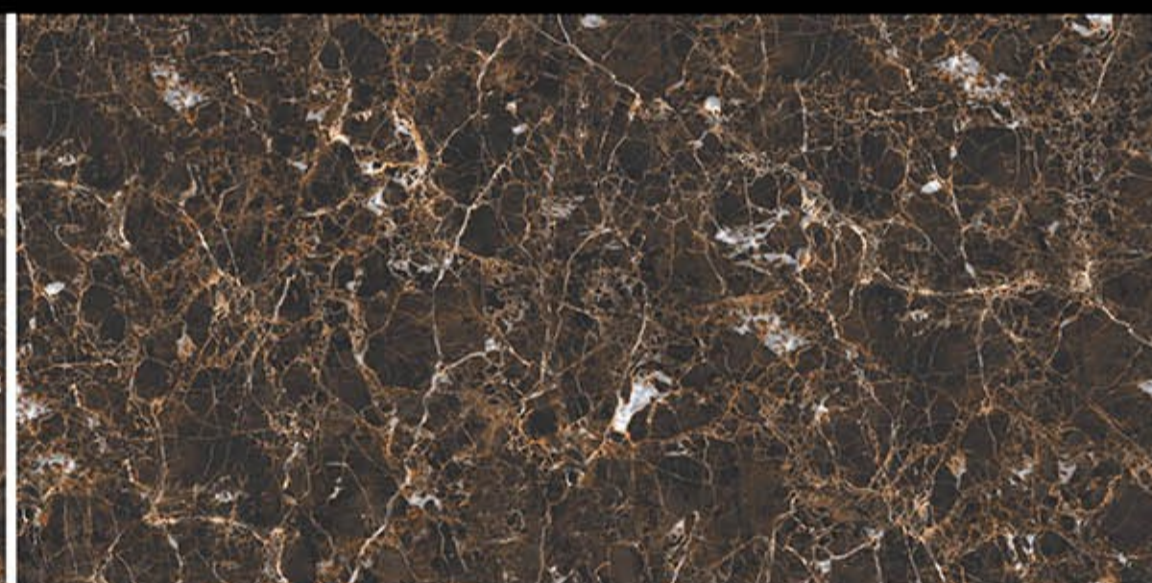

High Glossy

Let sophisticated designs elevate the charm of your space.

800 x 1600 MM.

A large rectangular image showing a detailed view of a marble surface. The pattern is complex, with a base of light beige and cream tones, overlaid with intricate veins of gold, tan, and brown. The texture appears organic and non-repeating. The words "HIGH GLOSSY" are printed in the bottom left corner.

HIGH GLOSSY

REGGIA BROWN
800X1600 MM.

HIGH GLOSSY

RIBECCA BROWN
800X1600 MM.

HIGH GLOSSY

ROYAL BLACK EMPERADOR
800X1600 MM.

HIGH GLOSSY

ROYAL NERO EMPERADOR
800X1600 MM.