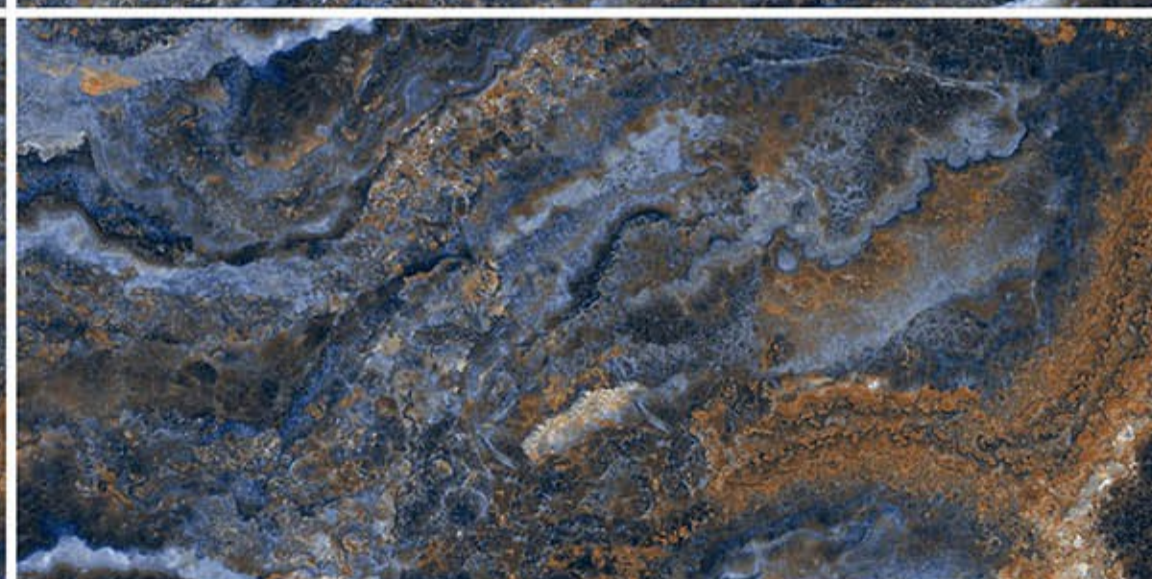

High Glossy

Let sophisticated designs elevate the charm of your space.

800 x 1600 MM.

A large rectangular image showing a detailed view of a marble surface. The pattern is complex, with a base of light beige and cream tones, overlaid with intricate veins of gold, tan, and brown. The texture appears organic and non-repeating. The words "HIGH GLOSSY" are printed in the bottom left corner.

HIGH GLOSSY

SARAN COLLINS
800X1600 MM.

HIGH GLOSSY

SLOVENIA MULTI
800X1600 MM.

HIGH GLOSSY

TIVOLI BLACK
800X1600 MM.