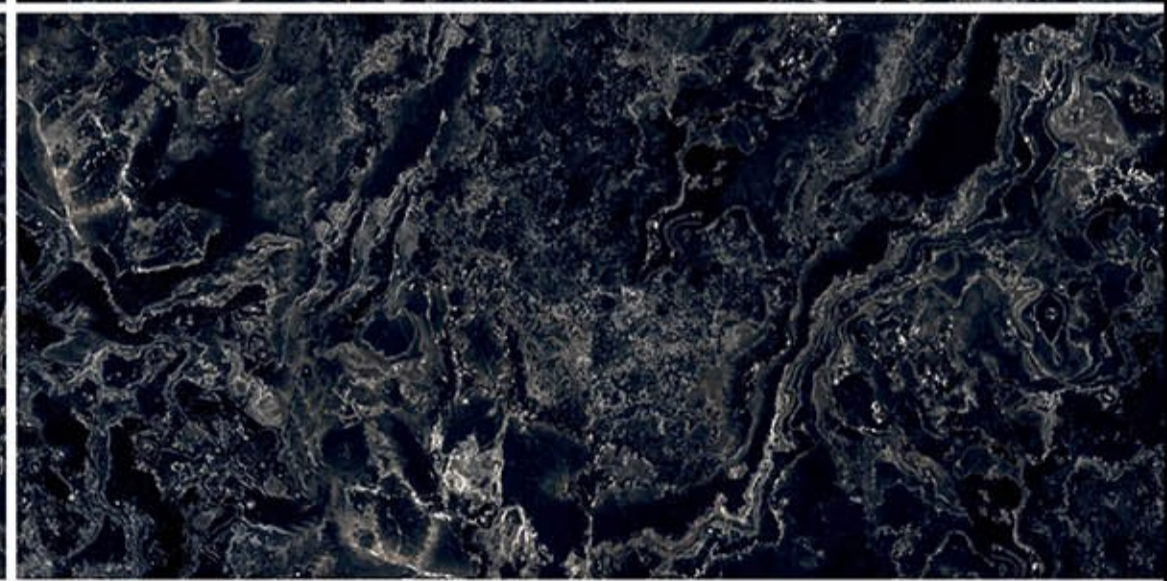

High Glossy

Let sophisticated designs elevate the charm of your space.

800 x 1600 MM.

A large rectangular image showing a detailed view of a marble surface. The pattern is complex, with a base of light beige and cream tones, overlaid with intricate veins of gold, tan, and brown. The texture appears organic and non-repeating. The words "HIGH GLOSSY" are printed in the bottom left corner.

HIGH GLOSSY

BLACK ROCK
800X1600 MM.

HIGH GLOSSY

BUNBURY BROWN
800X1600 MM.

HIGH GLOSSY

GLAMOUR BLACK
800X1600 MM.

HIGH GLOSSY

MERIDIAN BROWN
800X1600 MM.