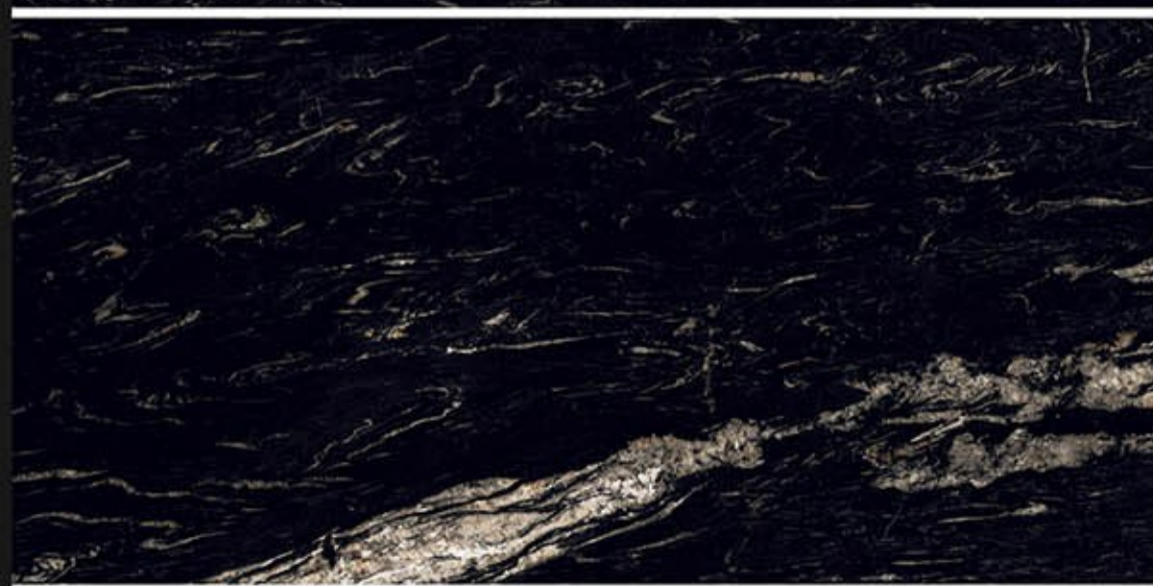

High Glossy

Let sophisticated designs elevate the charm of your space.

800 x 1600 MM.

A large rectangular image showing a detailed view of a marble surface. The pattern is complex, with a base of light beige and cream tones, overlaid with intricate veins of gold, tan, and brown. The texture appears organic and non-repeating. The words "HIGH GLOSSY" are printed in the bottom left corner.

HIGH GLOSSY

ALASKA GOLD
800X1600 MM.

HIGH GLOSSY

ASHPAR BLACK
800X1600 MM.

HIGH GLOSSY

ASHPAR BROWN
800X1600 MM.

HIGH GLOSSY

ASHPAR GOLD
800X1600 MM.