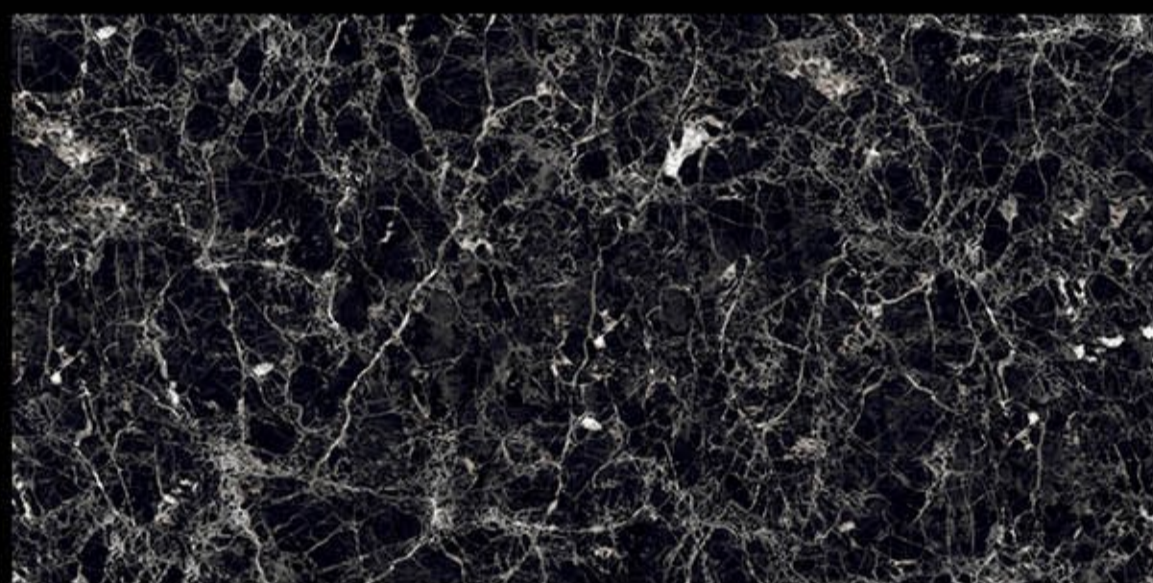

High Glossy

Let sophisticated designs elevate the charm of your space.

800 x 1600 MM.

A large rectangular image showing a detailed view of a marble surface. The pattern is complex, with a base of light beige and cream tones, overlaid with intricate veins of gold, tan, and brown. The texture appears organic and non-repeating. The words "HIGH GLOSSY" are printed in the bottom left corner.

HIGH GLOSSY

REGGIA BROWN
800X1600 MM.

HIGH GLOSSY

RIBECCA BROWN
800X1600 MM.

HIGH GLOSSY

ROYAL BLACK EMPERADOR
800X1600 MM.

HIGH GLOSSY

ROYAL NERO EMPERADOR
800X1600 MM.