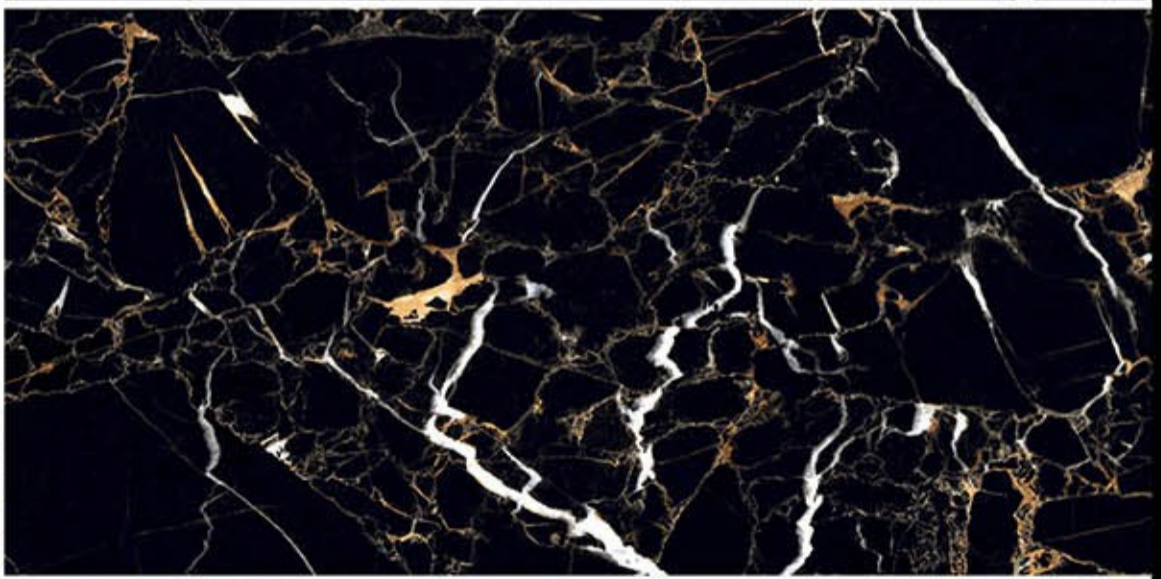

High Glossy

Let sophisticated designs elevate the charm of your space.

800 x 1600 MM.

A large rectangular image showing a detailed view of a marble surface. The pattern is complex, with a base of light beige and cream tones, overlaid with intricate veins of gold, tan, and brown. The texture appears organic and non-repeating. The words "HIGH GLOSSY" are printed in the bottom left corner.

HIGH GLOSSY

OLIBIA BLACK
800X1600 MM.

HIGH GLOSSY

PALAYA BLACK
800X1600 MM.

HIGH GLOSSY

PANDA WHITE
800X1600 MM.

HIGH GLOSSY

PORTORO BLACK
800X1600 MM.

HIGH GLOSSY

REGGIA BROWN
800X1600 MM.

HIGH GLOSSY

RIBECCA BROWN
800X1600 MM.

HIGH GLOSSY

ROYAL BLACK EMPERADOR
800X1600 MM.

HIGH GLOSSY

ROYAL NERO EMPERADOR
800X1600 MM.