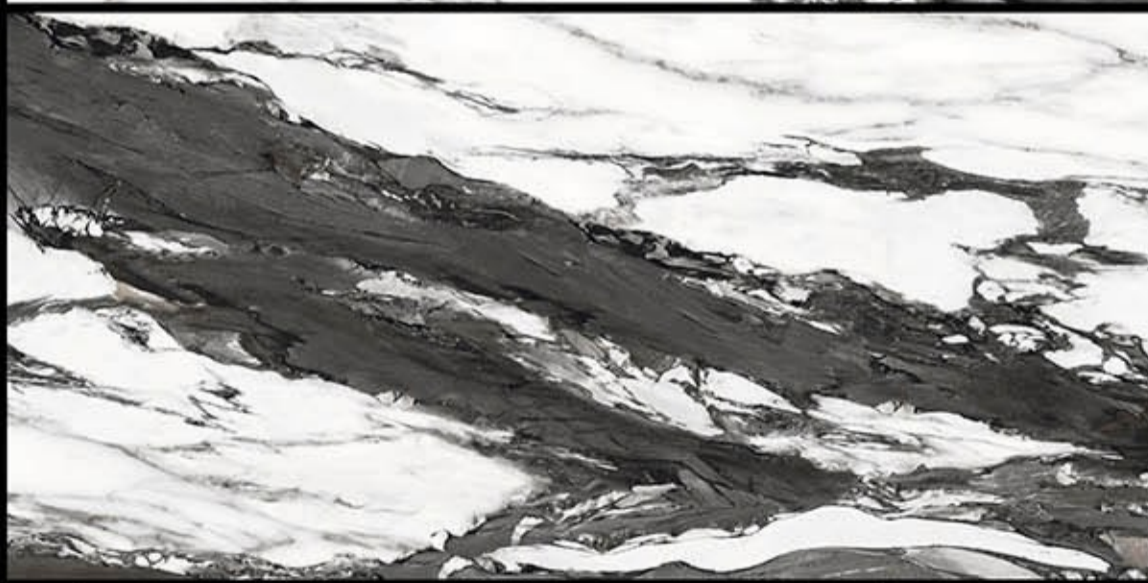

HIGH GLOSSY

PANDA WHITE
800X1600 MM.