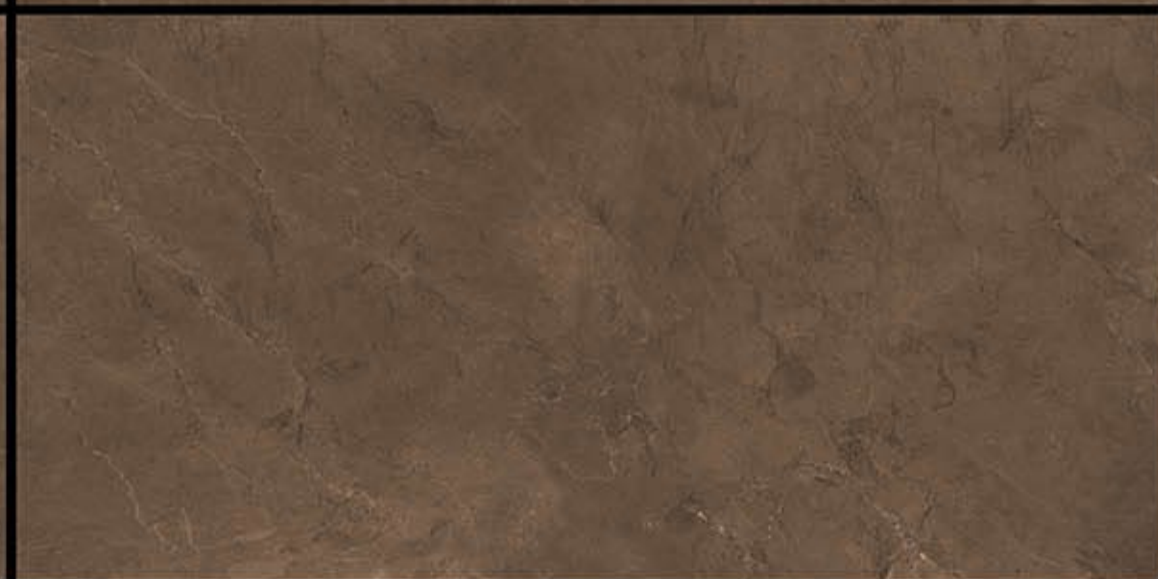

HIGH GLOSSY

RIBECCA BROWN
800X1600 MM.