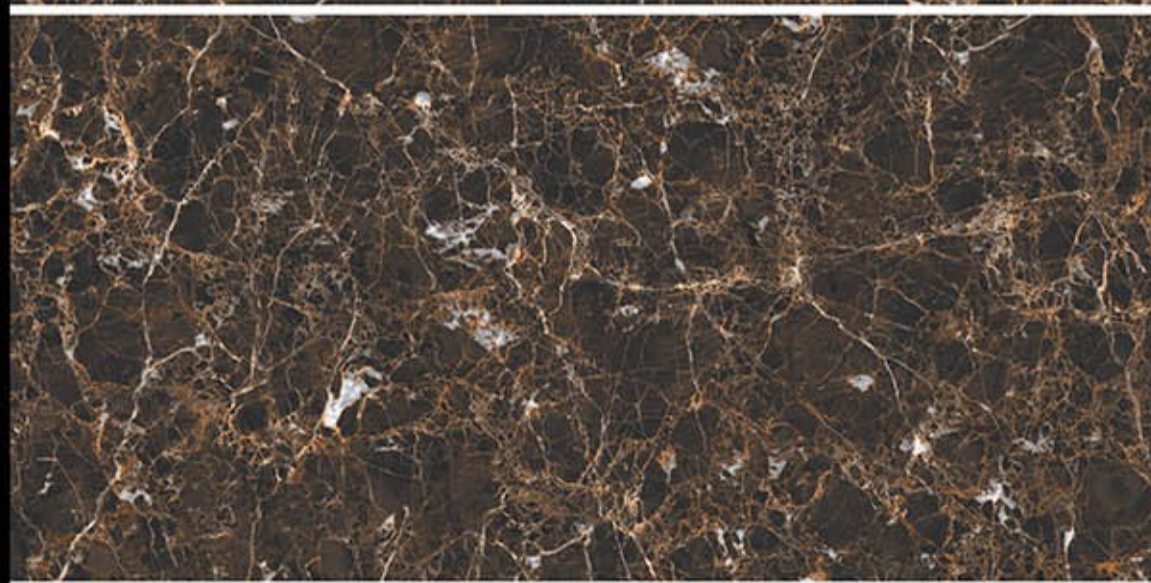

High Glossy

Let sophisticated designs elevate the charm of your space.

800 x 1600 MM.

A large rectangular image showing a detailed view of a marble surface. The pattern is complex, with a base of light beige and cream tones, overlaid with intricate veins of gold, tan, and brown. The texture appears organic and non-repeating. The words "HIGH GLOSSY" are printed in the bottom left corner.

HIGH GLOSSY

REGGIA BROWN
800X1600 MM.

HIGH GLOSSY

RIBECCA BROWN
800X1600 MM.

HIGH GLOSSY

ROYAL BLACK EMPERADOR
800X1600 MM.

HIGH GLOSSY

ROYAL NERO EMPERADOR
800X1600 MM.