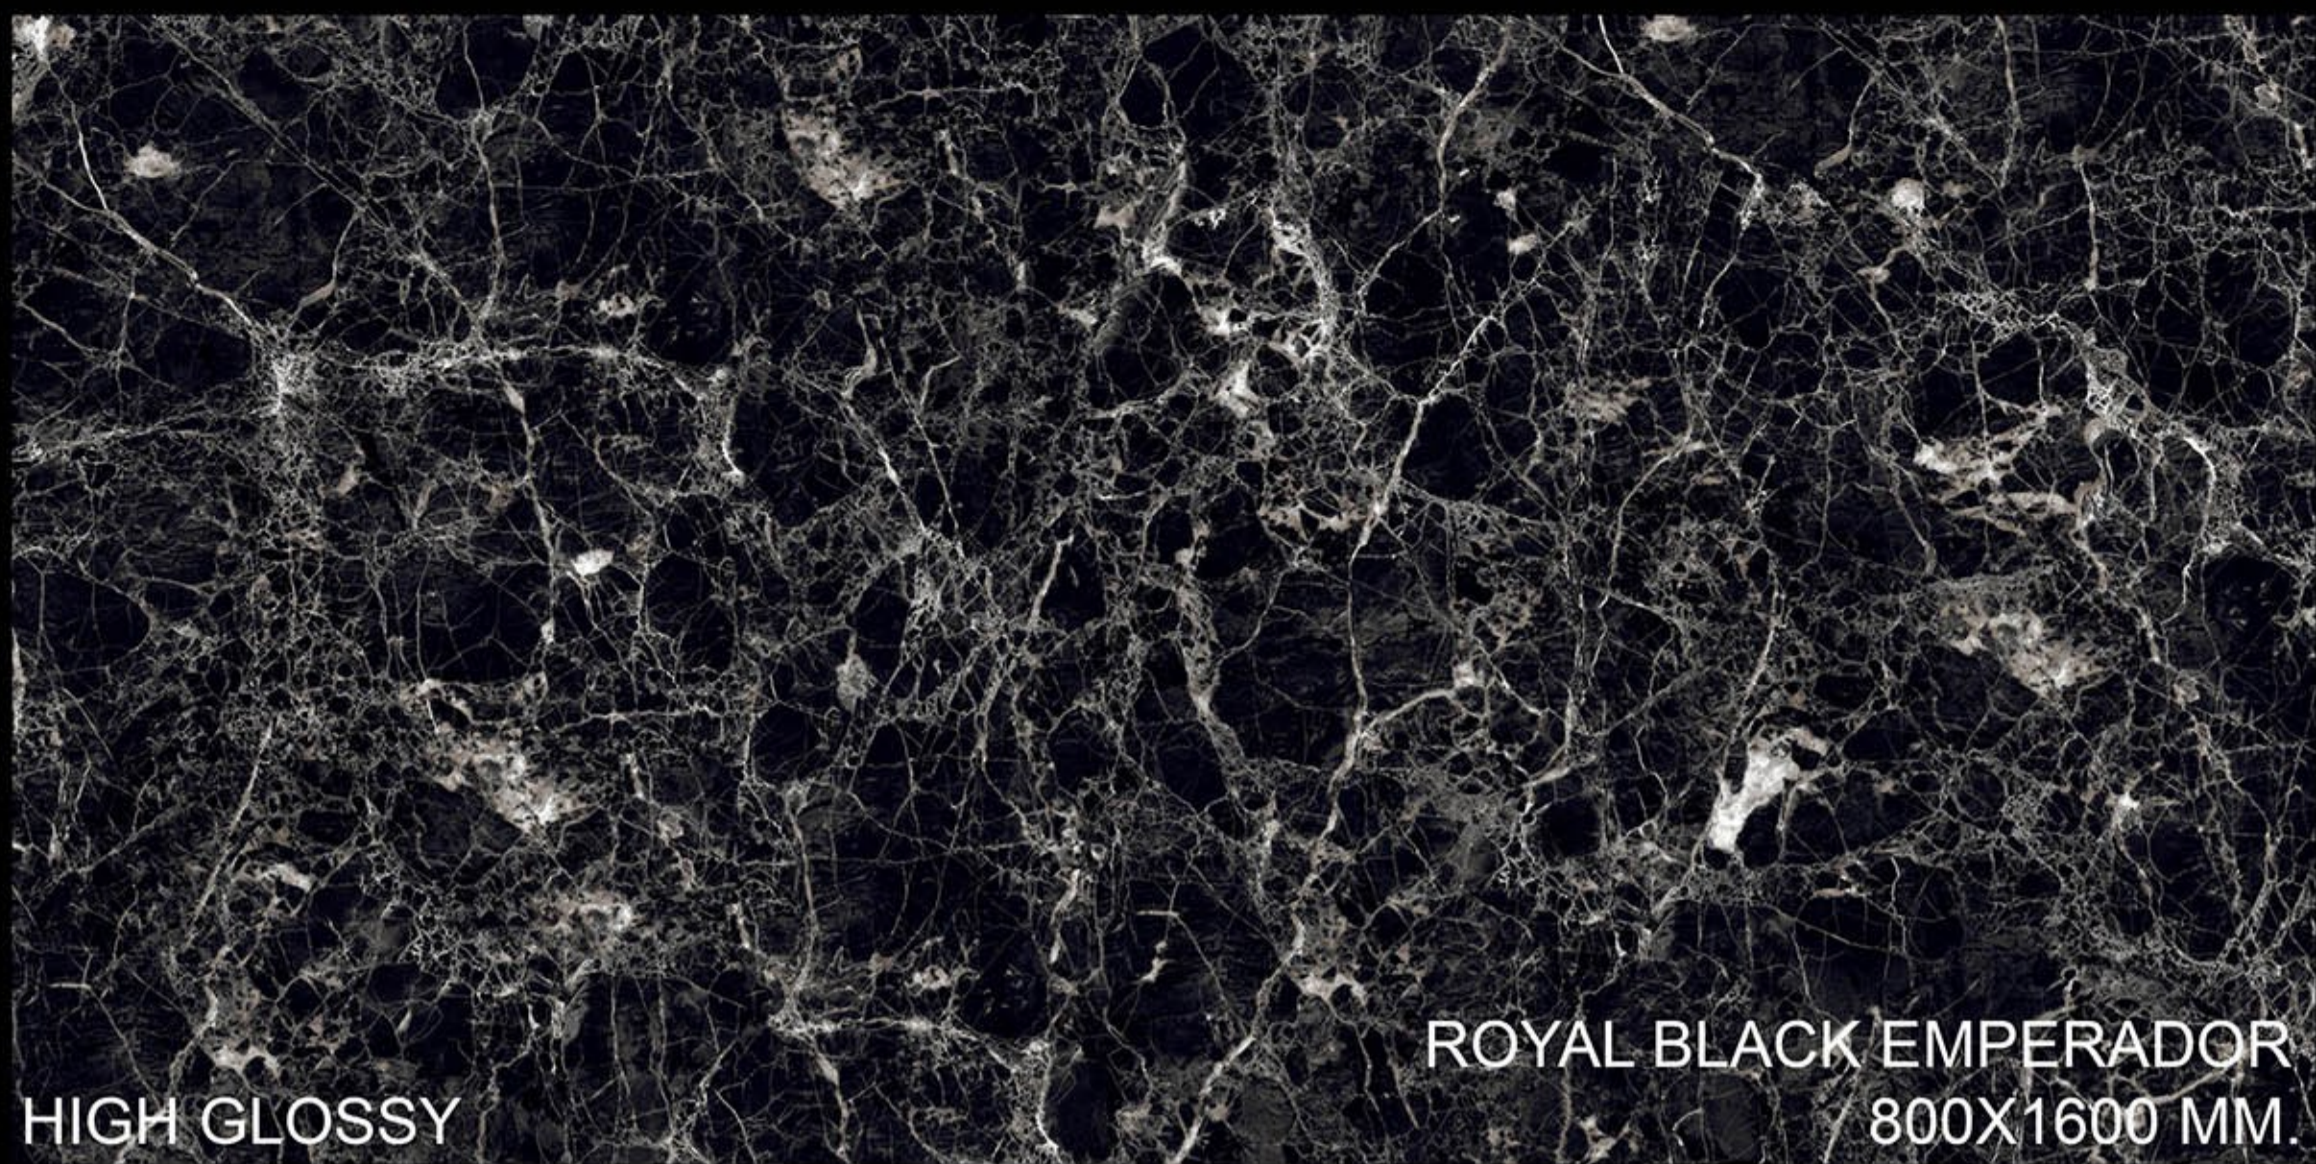

HIGH GLOSSY

ROYAL BLACK EMPERADOR
800X1600 MM.