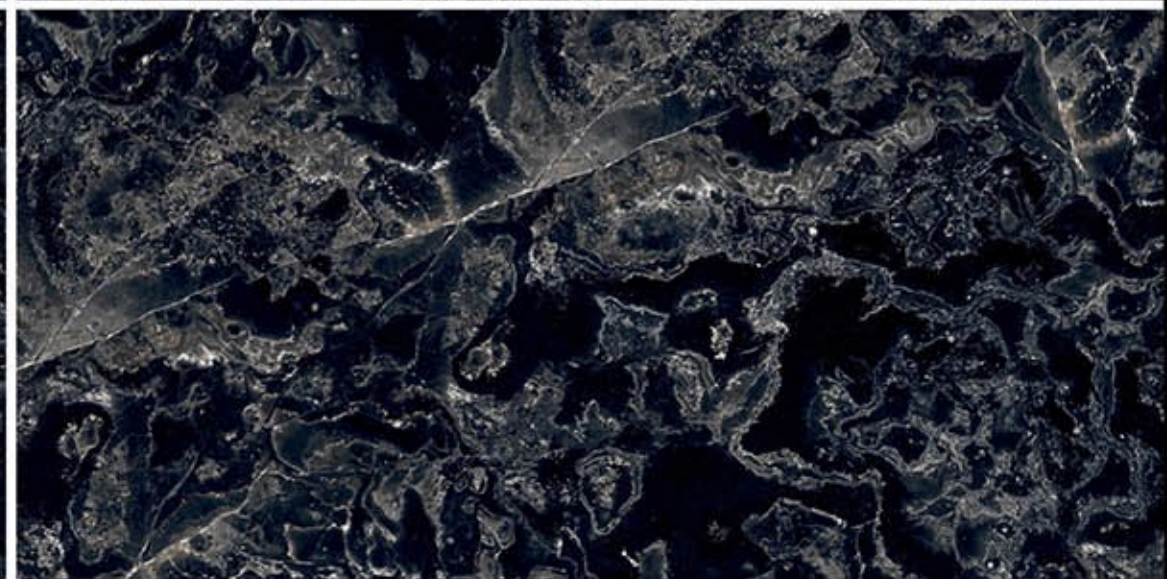

HIGH GLOSSY

GLAMOUR BLACK
800X1600 MM.