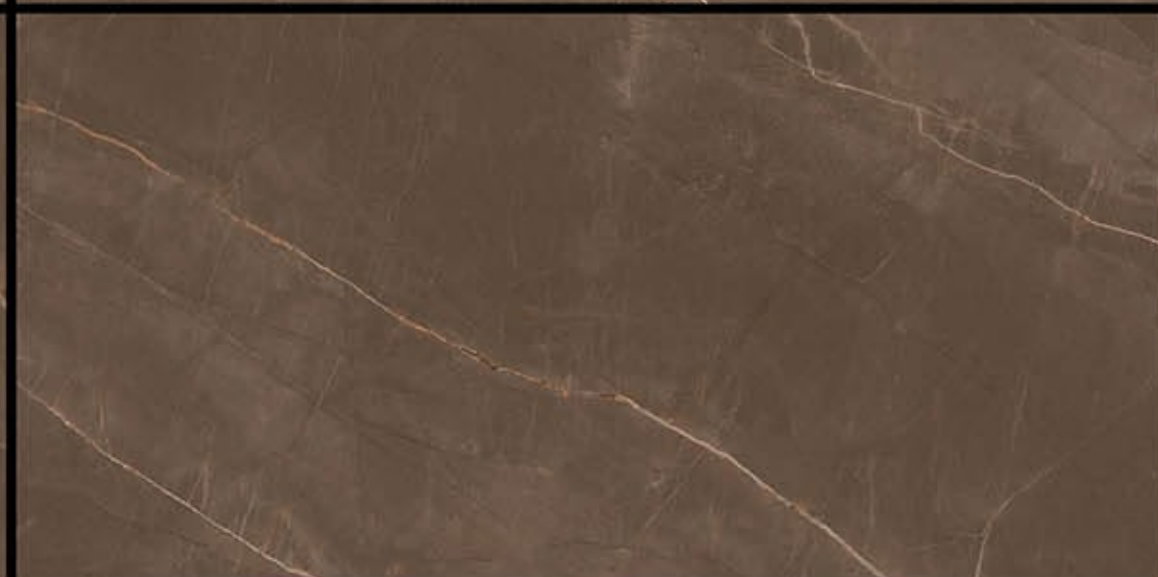

High Glossy

Let sophisticated designs elevate the charm of your space.

800 x 1600 MM.

A large rectangular image showing a detailed view of a marble surface. The pattern is complex, with a base of light beige and cream tones, overlaid with intricate veins of gold, tan, and brown. The texture appears organic and non-repeating. The words "HIGH GLOSSY" are printed in the bottom left corner.

HIGH GLOSSY

BLACK ROCK
800X1600 MM.

HIGH GLOSSY

BUNBURY BROWN
800X1600 MM.

HIGH GLOSSY

GLAMOUR BLACK
800X1600 MM.

HIGH GLOSSY

MERIDIAN BROWN
800X1600 MM.