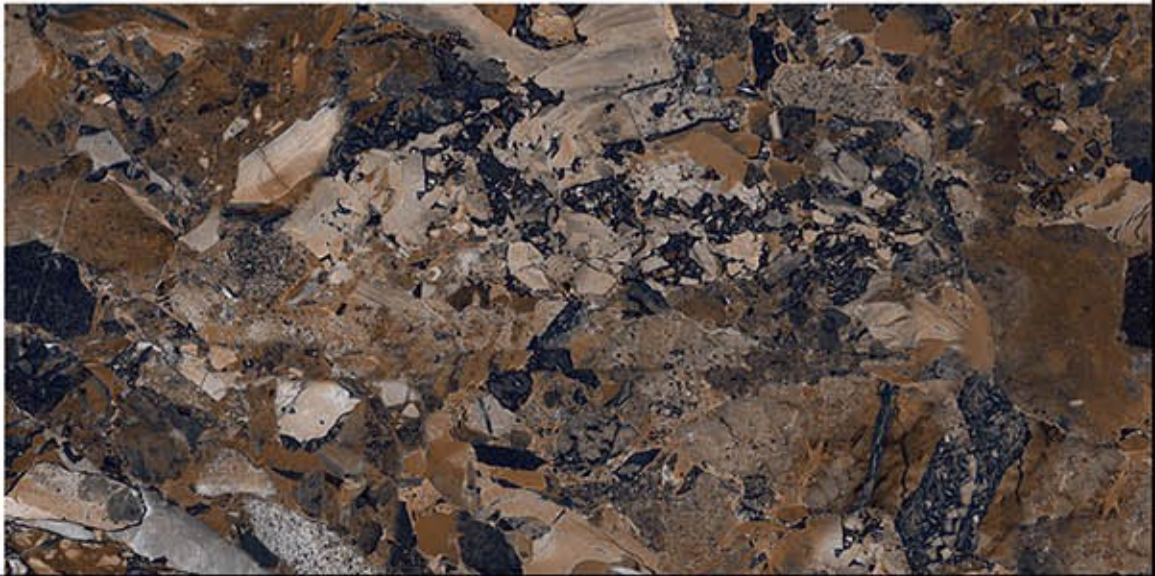

High Glossy

Let sophisticated designs elevate the charm of your space.

800 x 1600 MM.

A large rectangular image showing a detailed view of a marble surface. The pattern is complex, with a base of light beige and cream tones, overlaid with intricate veins of gold, tan, and brown. The texture appears organic and non-repeating. The words "HIGH GLOSSY" are printed in the bottom left corner.

HIGH GLOSSY

BLACK ROCK
800X1600 MM.

HIGH GLOSSY

BUNBURY BROWN
800X1600 MM.

HIGH GLOSSY

GLAMOUR BLACK
800X1600 MM.

HIGH GLOSSY

MERIDIAN BROWN
800X1600 MM.