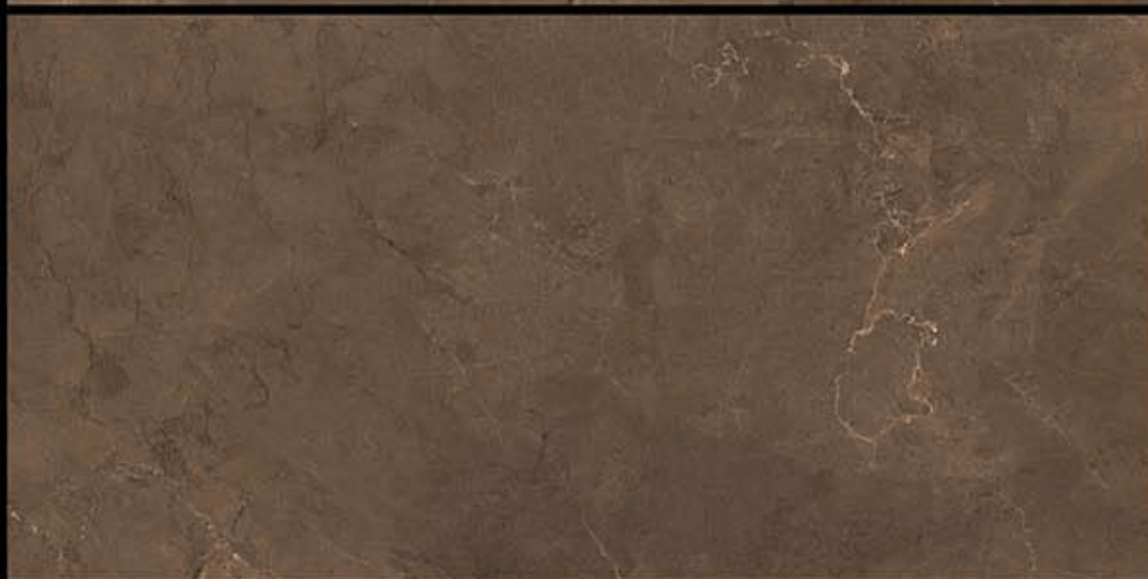

HIGH GLOSSY

RIBECCA BROWN
800X1600 MM.