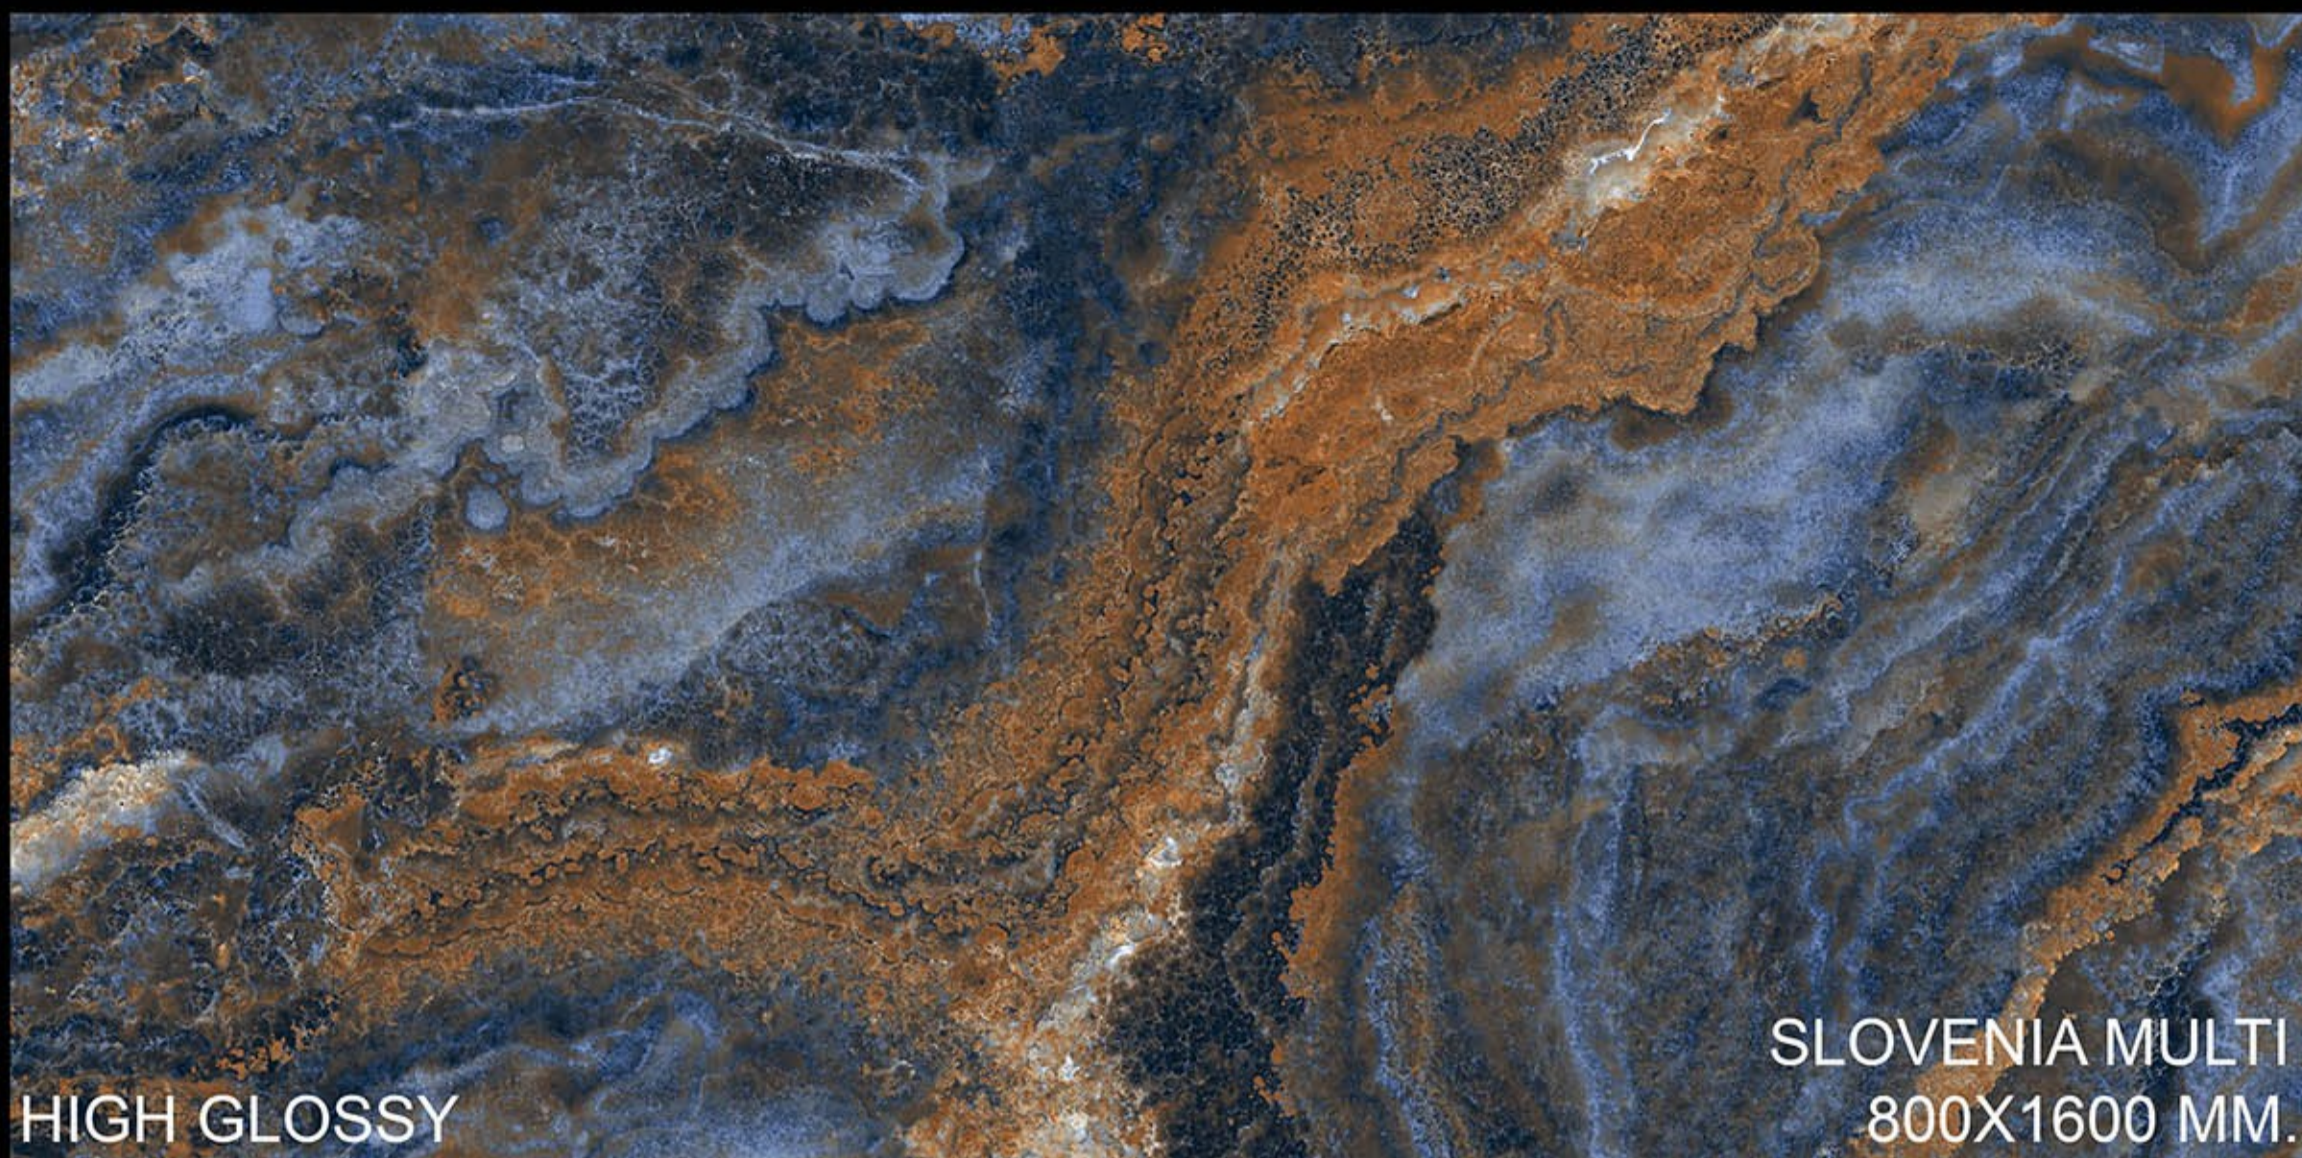

HIGH GLOSSY

SLOVENIA MULTI
800X1600 MM.