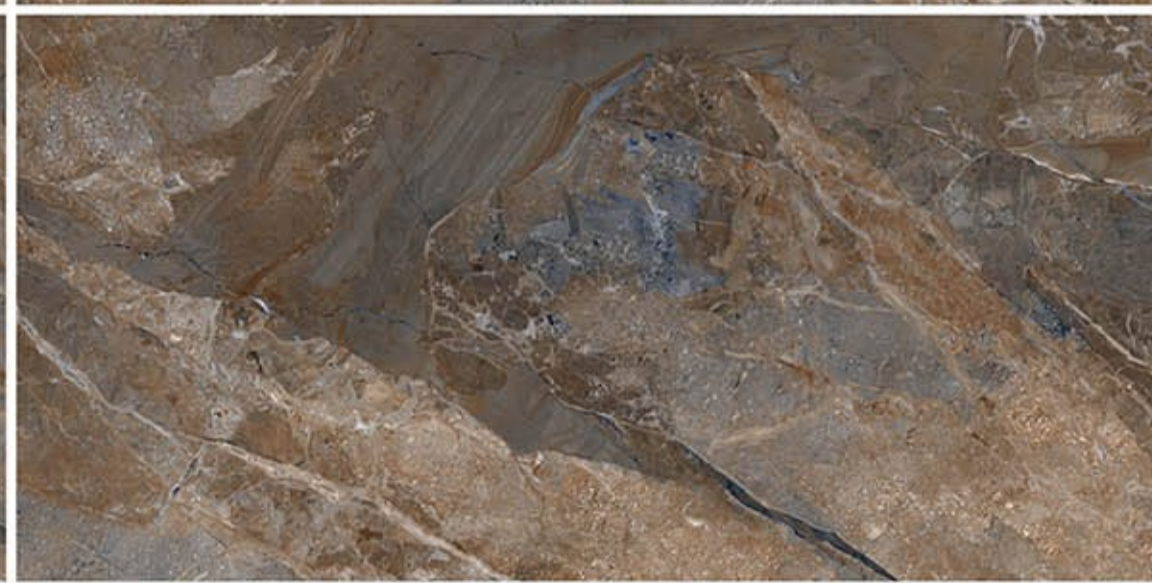

High Glossy

Let sophisticated designs elevate the charm of your space.

800 x 1600 MM.

A large rectangular image showing a detailed view of a marble surface. The pattern is complex, with a base of light beige and cream tones, overlaid with intricate veins of gold, tan, and brown. The texture appears organic and non-repeating. The words "HIGH GLOSSY" are printed in the bottom left corner.

HIGH GLOSSY

SARAN COLLINS
800X1600 MM.

HIGH GLOSSY

SLOVENIA MULTI
800X1600 MM.

HIGH GLOSSY

TIVOLI BLACK
800X1600 MM.