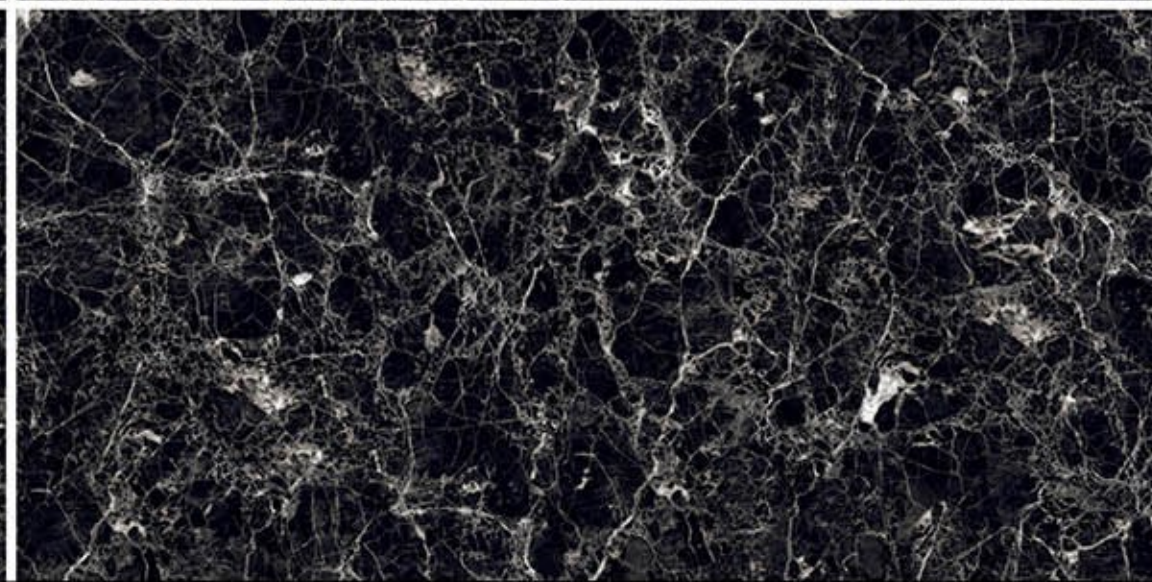

High Glossy

Let sophisticated designs elevate the charm of your space.

800 x 1600 MM.

A large rectangular image showing a detailed view of a marble surface. The pattern is complex, with a base of light beige and cream tones, overlaid with intricate veins of gold, tan, and brown. The texture appears organic and non-repeating. The words "HIGH GLOSSY" are printed in the bottom left corner.

HIGH GLOSSY

REGGIA BROWN
800X1600 MM.

HIGH GLOSSY

RIBECCA BROWN
800X1600 MM.

HIGH GLOSSY

ROYAL BLACK EMPERADOR
800X1600 MM.

HIGH GLOSSY

ROYAL NERO EMPERADOR
800X1600 MM.