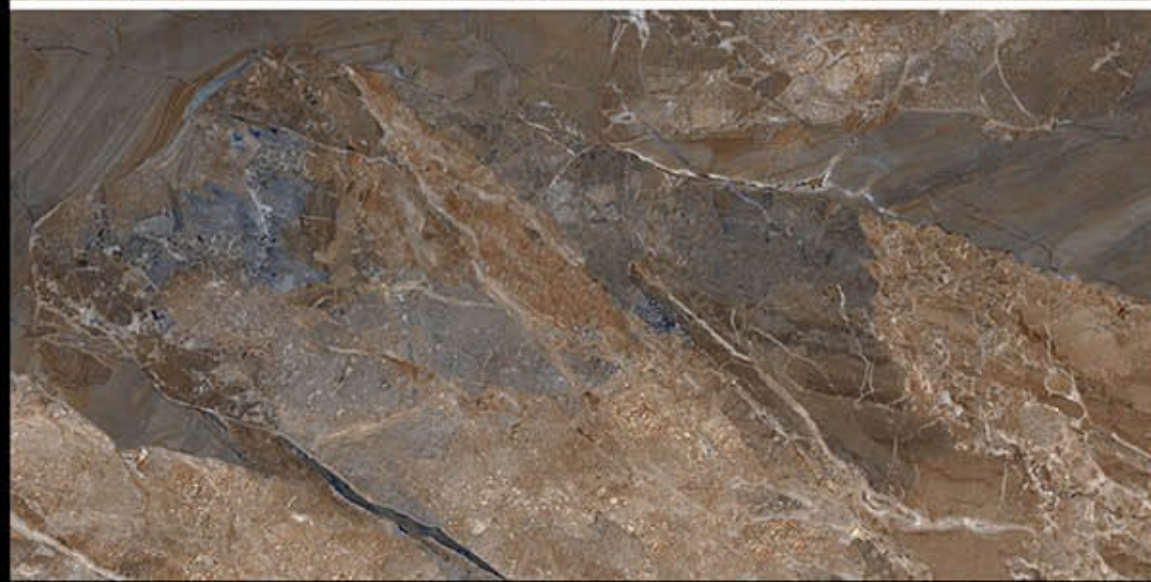

High Glossy

Let sophisticated designs elevate the charm of your space.

800 x 1600 MM.

A large rectangular image showing a detailed view of a marble surface. The pattern is complex, with a base of light beige and cream tones, overlaid with intricate veins of gold, tan, and brown. The texture appears organic and non-repeating. The words "HIGH GLOSSY" are printed in the bottom left corner.

HIGH GLOSSY

SARAN COLLINS
800X1600 MM.

HIGH GLOSSY

SLOVENIA MULTI
800X1600 MM.

HIGH GLOSSY

TIVOLI BLACK
800X1600 MM.