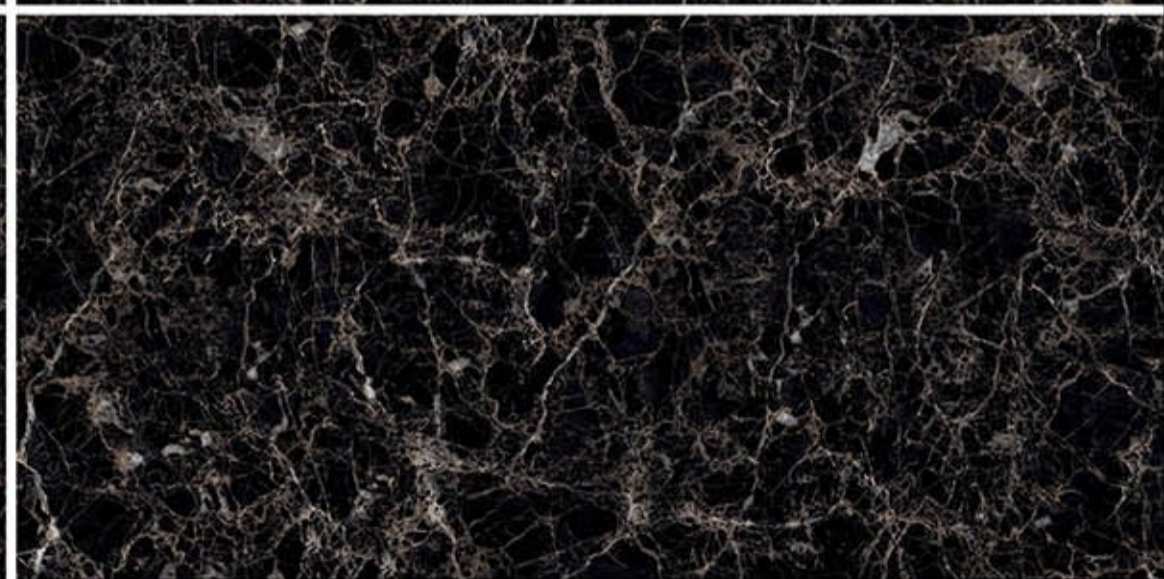

High Glossy

Let sophisticated designs elevate the charm of your space.

800 x 1600 MM.

A large rectangular image showing a detailed view of a marble surface. The pattern is complex, with a base of light beige and cream tones, overlaid with intricate veins of gold, tan, and brown. The texture appears organic and non-repeating. The words "HIGH GLOSSY" are printed in the bottom left corner.

HIGH GLOSSY

REGGIA BROWN
800X1600 MM.

HIGH GLOSSY

RIBECCA BROWN
800X1600 MM.

HIGH GLOSSY

ROYAL BLACK EMPERADOR
800X1600 MM.

HIGH GLOSSY

ROYAL NERO EMPERADOR
800X1600 MM.