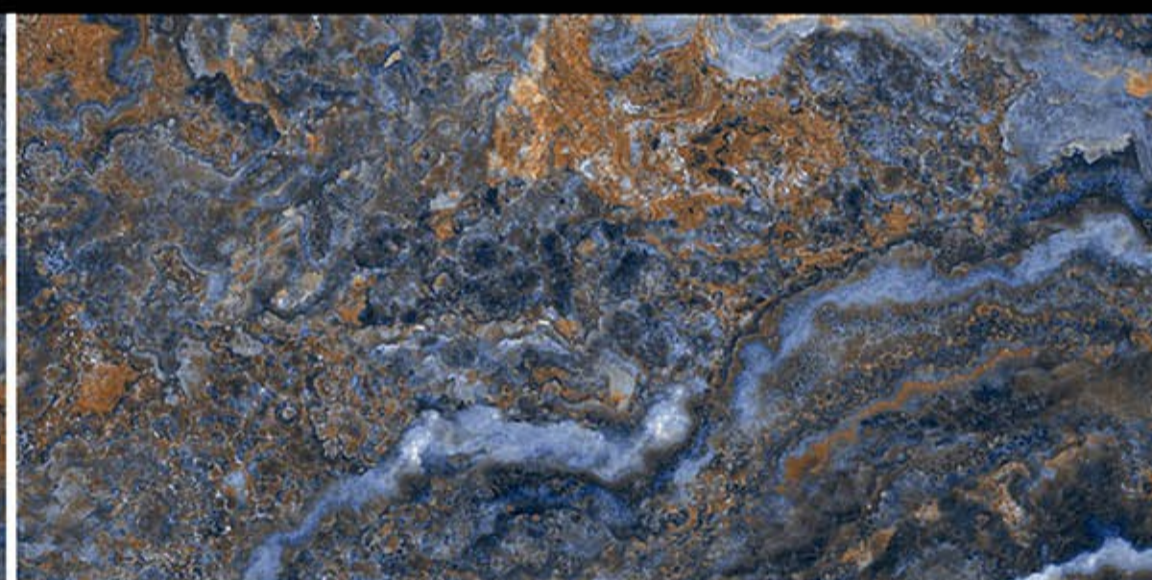

High Glossy

Let sophisticated designs elevate the charm of your space.

800 x 1600 MM.

A large rectangular image showing a detailed view of a marble surface. The pattern is complex, with a base of light beige and cream tones, overlaid with intricate veins of gold, tan, and brown. The texture appears organic and non-repeating. The words "HIGH GLOSSY" are printed in the bottom left corner.

HIGH GLOSSY

SARAN COLLINS
800X1600 MM.

HIGH GLOSSY

SLOVENIA MULTI
800X1600 MM.

HIGH GLOSSY

TIVOLI BLACK
800X1600 MM.