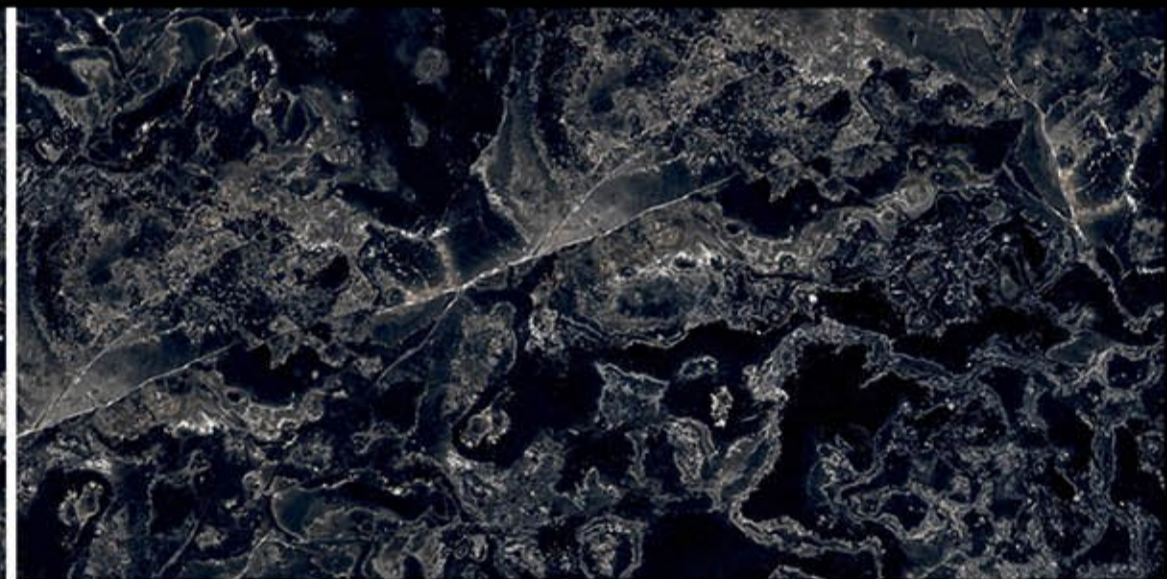

HIGH GLOSSY

GLAMOUR BLACK
800X1600 MM.