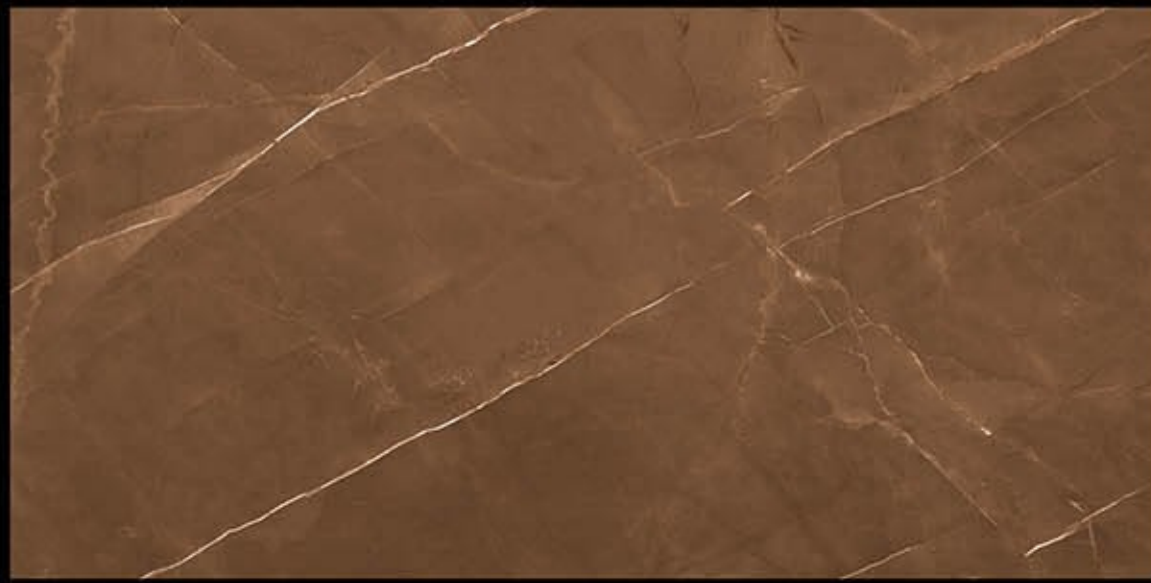

HIGH GLOSSY

BUNBURY BROWN
800X1600 MM.