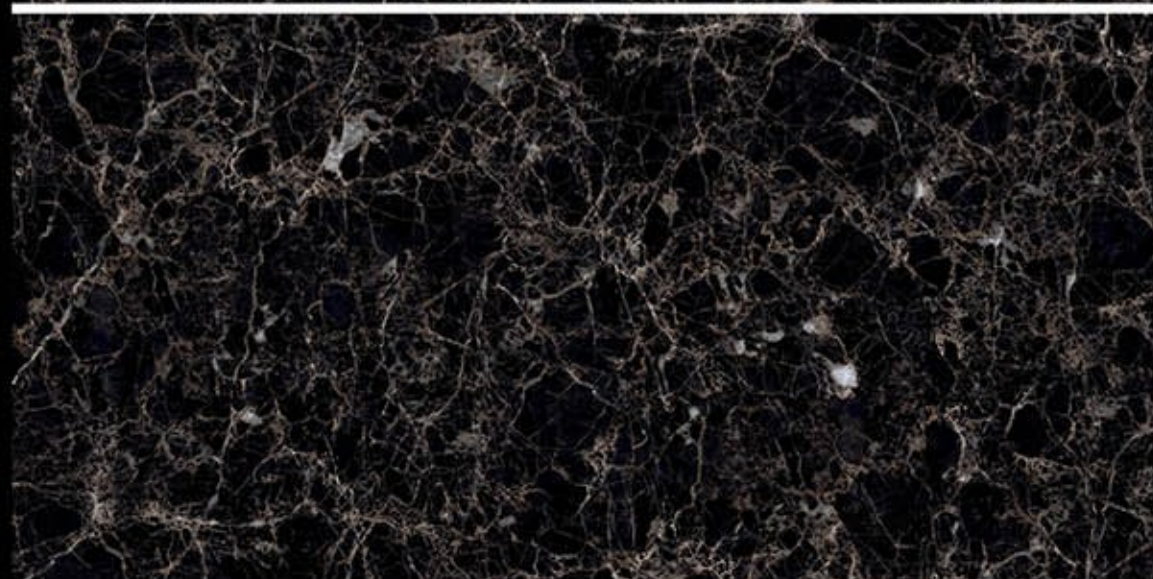

High Glossy

Let sophisticated designs elevate the charm of your space.

800 x 1600 MM.

A large rectangular image showing a detailed view of a marble surface. The pattern is complex, with a base of light beige and cream tones, overlaid with intricate veins of gold, tan, and brown. The texture appears organic and non-repeating. The words "HIGH GLOSSY" are printed in the bottom left corner.

HIGH GLOSSY

REGGIA BROWN
800X1600 MM.

HIGH GLOSSY

RIBECCA BROWN
800X1600 MM.

HIGH GLOSSY

ROYAL BLACK EMPERADOR
800X1600 MM.

HIGH GLOSSY

ROYAL NERO EMPERADOR
800X1600 MM.