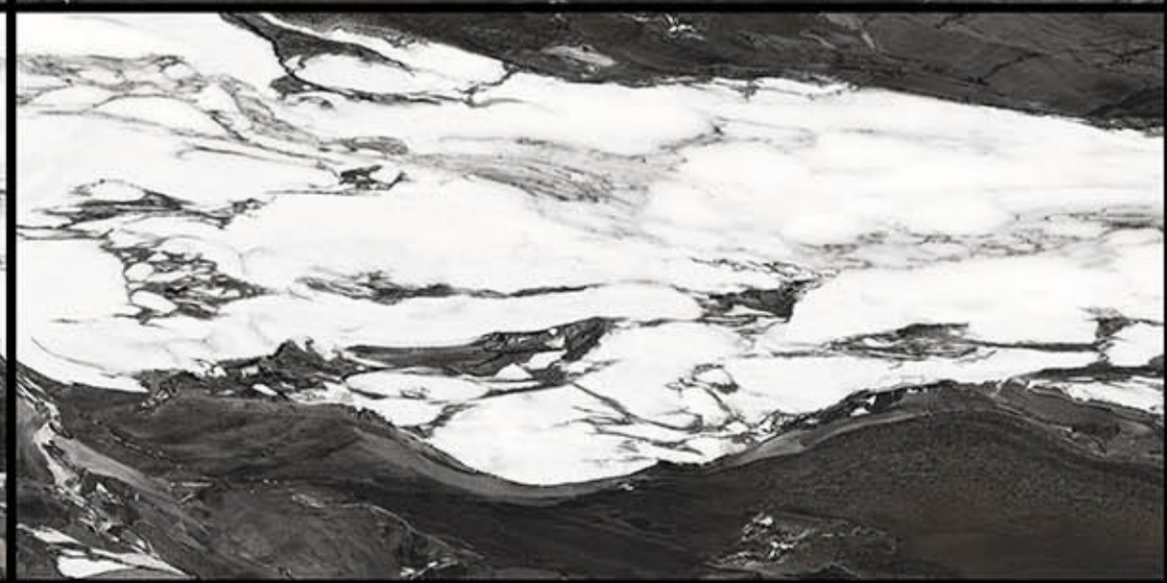

HIGH GLOSSY

PANDA WHITE
800X1600 MM.