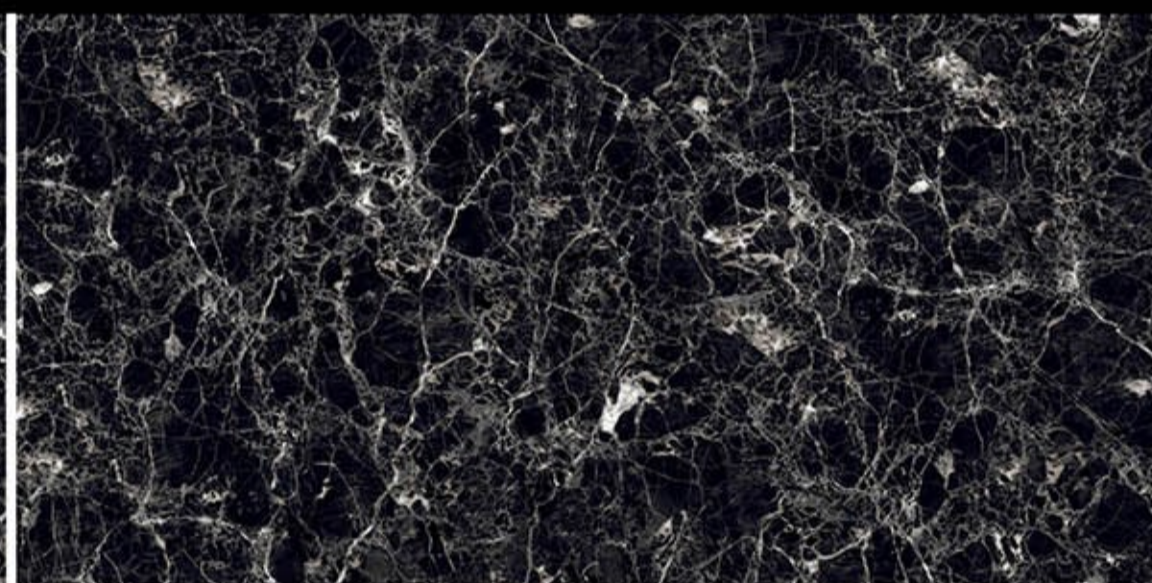

High Glossy

Let sophisticated designs elevate the charm of your space.

800 x 1600 MM.

A large rectangular image showing a detailed view of a marble surface. The pattern is complex, with a base of light beige and cream tones, overlaid with intricate veins of gold, tan, and brown. The texture appears organic and non-repeating. The words "HIGH GLOSSY" are printed in the bottom left corner.

HIGH GLOSSY

REGGIA BROWN
800X1600 MM.

HIGH GLOSSY

RIBECCA BROWN
800X1600 MM.

HIGH GLOSSY

ROYAL BLACK EMPERADOR
800X1600 MM.

HIGH GLOSSY

ROYAL NERO EMPERADOR
800X1600 MM.