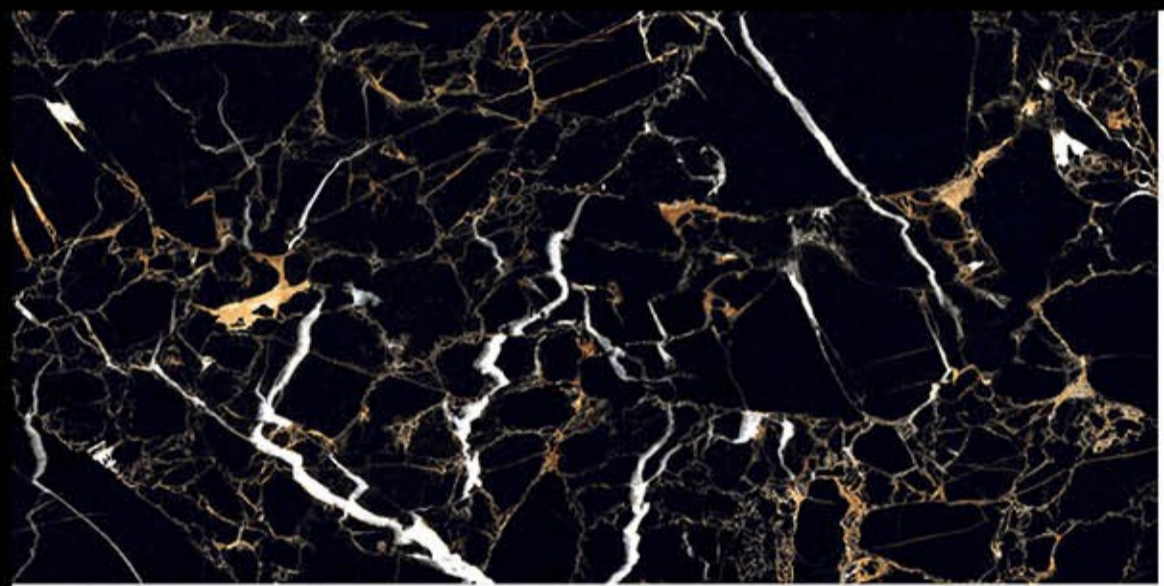

High Glossy

Let sophisticated designs elevate the charm of your space.

800 x 1600 MM.

A large rectangular image showing a detailed view of a marble surface. The pattern is complex, with a base of light beige and cream tones, overlaid with intricate veins of gold, tan, and brown. The texture appears organic and non-repeating. The words "HIGH GLOSSY" are printed in the bottom left corner.

HIGH GLOSSY

OLIBIA BLACK
800X1600 MM.

HIGH GLOSSY

PALAYA BLACK
800X1600 MM.

HIGH GLOSSY

PANDA WHITE
800X1600 MM.

HIGH GLOSSY

PORTORO BLACK
800X1600 MM.