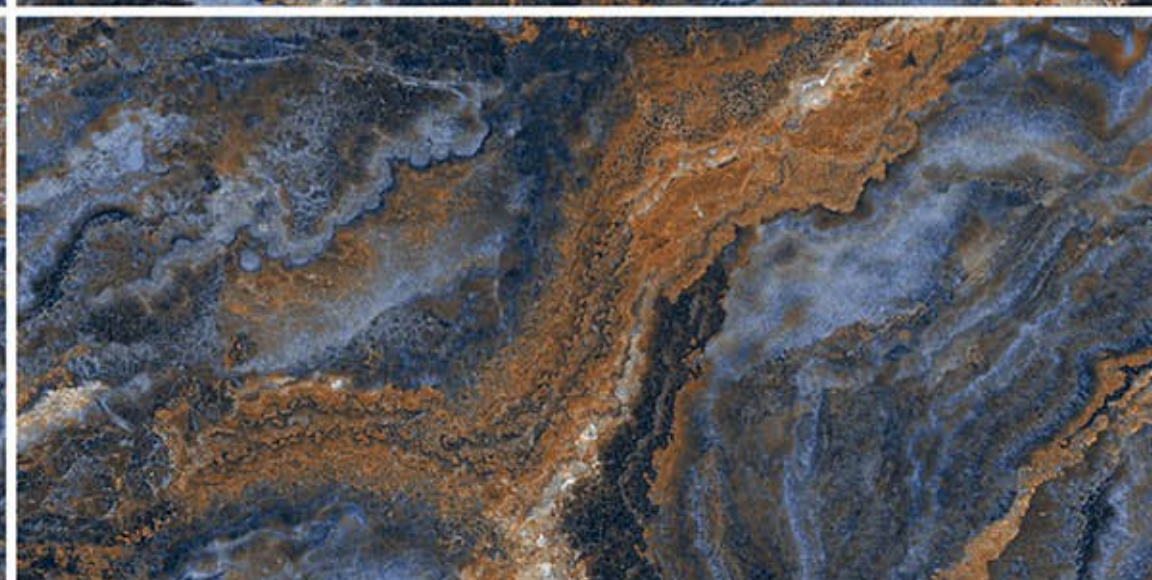

High Glossy

Let sophisticated designs elevate the charm of your space.

800 x 1600 MM.

A large rectangular image showing a detailed view of a marble surface. The pattern is complex, with a base of light beige and cream tones, overlaid with intricate veins of gold, tan, and brown. The texture appears organic and non-repeating. The words "HIGH GLOSSY" are printed in the bottom left corner.

HIGH GLOSSY

SARAN COLLINS
800X1600 MM.

HIGH GLOSSY

SLOVENIA MULTI
800X1600 MM.

HIGH GLOSSY

TIVOLI BLACK
800X1600 MM.