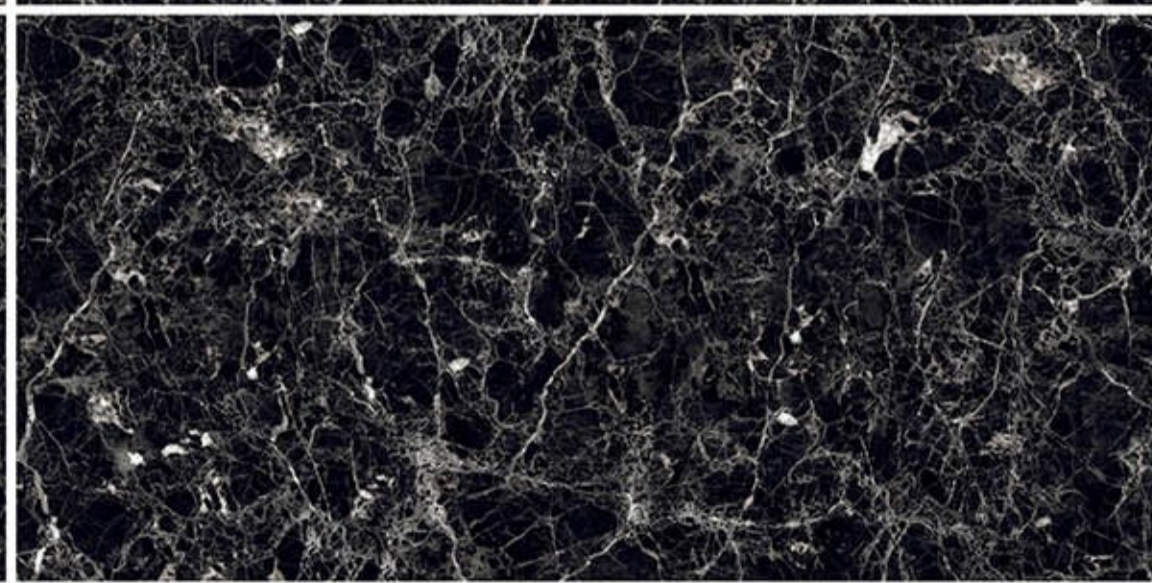

High Glossy

Let sophisticated designs elevate the charm of your space.

800 x 1600 MM.

A large rectangular image showing a detailed view of a marble surface. The pattern is complex, with a base of light beige and cream tones, overlaid with intricate veins of gold, tan, and brown. The texture appears organic and non-repeating. The words "HIGH GLOSSY" are printed in the bottom left corner.

HIGH GLOSSY

REGGIA BROWN
800X1600 MM.

HIGH GLOSSY

RIBECCA BROWN
800X1600 MM.

HIGH GLOSSY

ROYAL BLACK EMPERADOR
800X1600 MM.

HIGH GLOSSY

ROYAL NERO EMPERADOR
800X1600 MM.