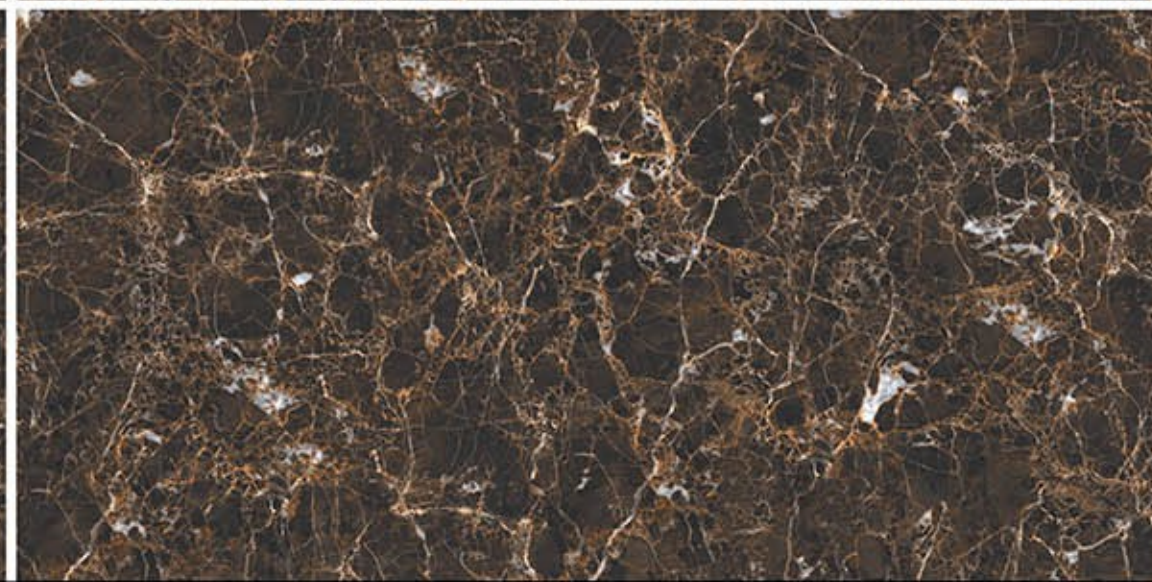

High Glossy

Let sophisticated designs elevate the charm of your space.

800 x 1600 MM.

A large rectangular image showing a detailed view of a marble surface. The pattern is complex, with a base of light beige and cream tones, overlaid with intricate veins of gold, tan, and brown. The texture appears organic and non-repeating. The words "HIGH GLOSSY" are printed in the bottom left corner.

HIGH GLOSSY

REGGIA BROWN
800X1600 MM.

HIGH GLOSSY

RIBECCA BROWN
800X1600 MM.

HIGH GLOSSY

ROYAL BLACK EMPERADOR
800X1600 MM.

HIGH GLOSSY

ROYAL NERO EMPERADOR
800X1600 MM.