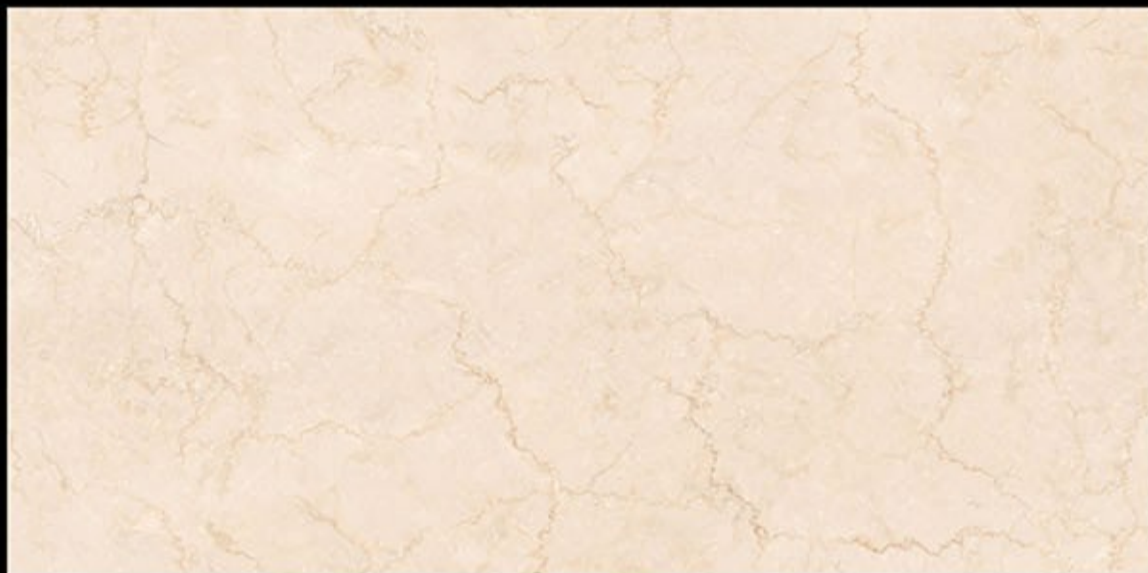

GLOSSY

DANISH BEIGE
800X1600 MM.

GLOSSY

DUNCAN CREMA
800X1600 MM.

GLOSSY

DUNCAN NATURAL
800X1600 MM.

GLOSSY

GOLDEN DYNA
800X1600 MM.