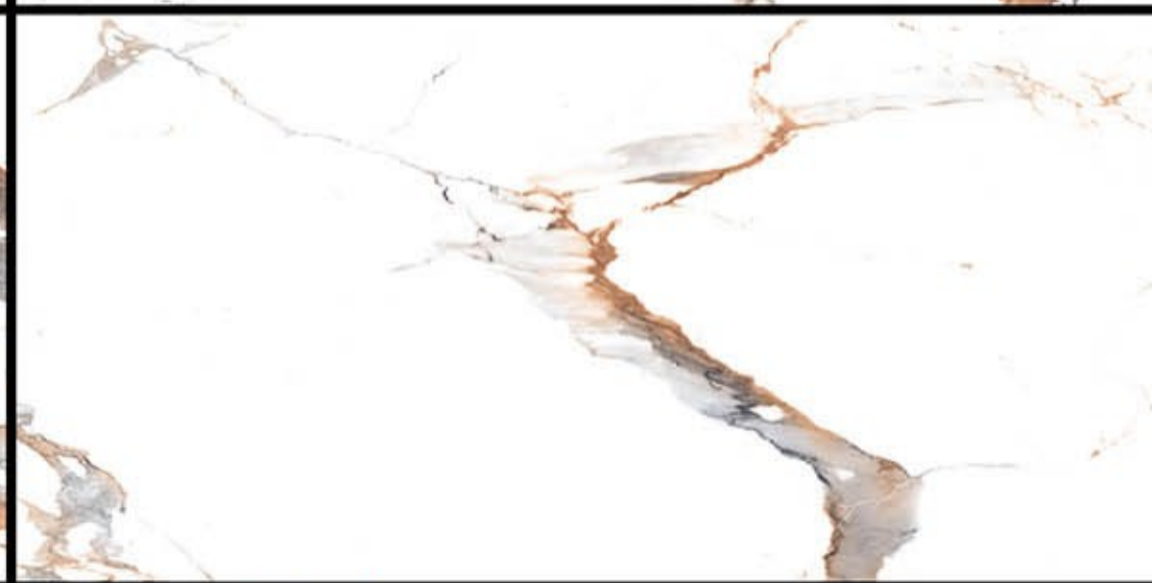

GLOSSY

CALACATA GOLD
800X1600 MM.