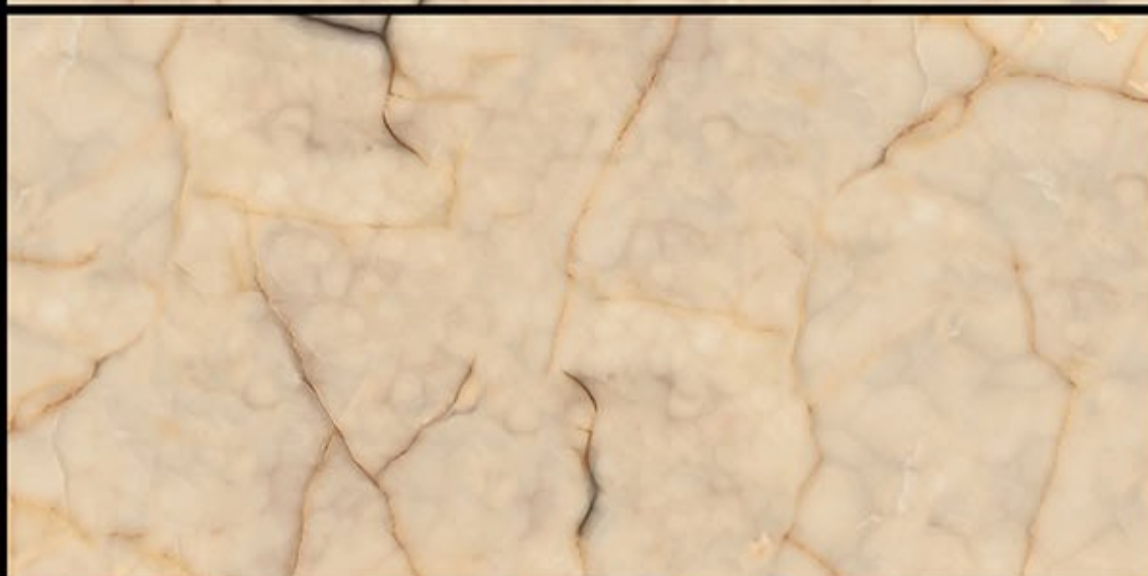

GLOSSY

PAULLO GOLD
800X1600 MM.

GLOSSY

PERLATO BEIGE
800X1600 MM.

GLOSSY

PIED ONIX
800X1600 MM.

The image features a white marble background with intricate, flowing veins of grey and light brown. The veins vary in thickness and direction, creating a natural, organic pattern. The overall appearance is clean and elegant, typical of high-quality natural stone.