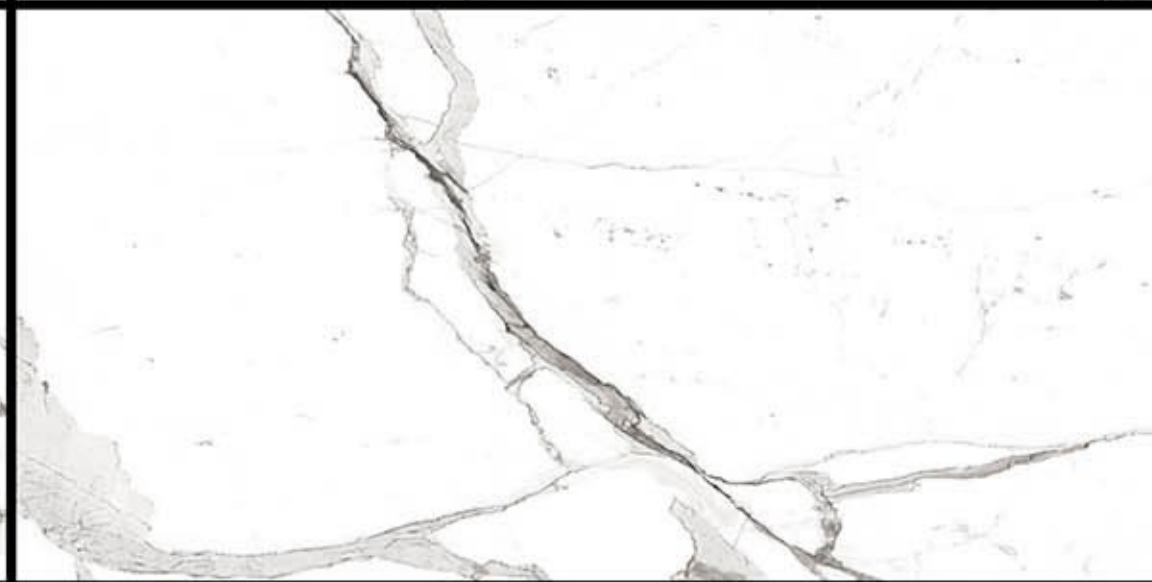

GLOSSY

SATVARIO CALDIA
800X1600 MM.