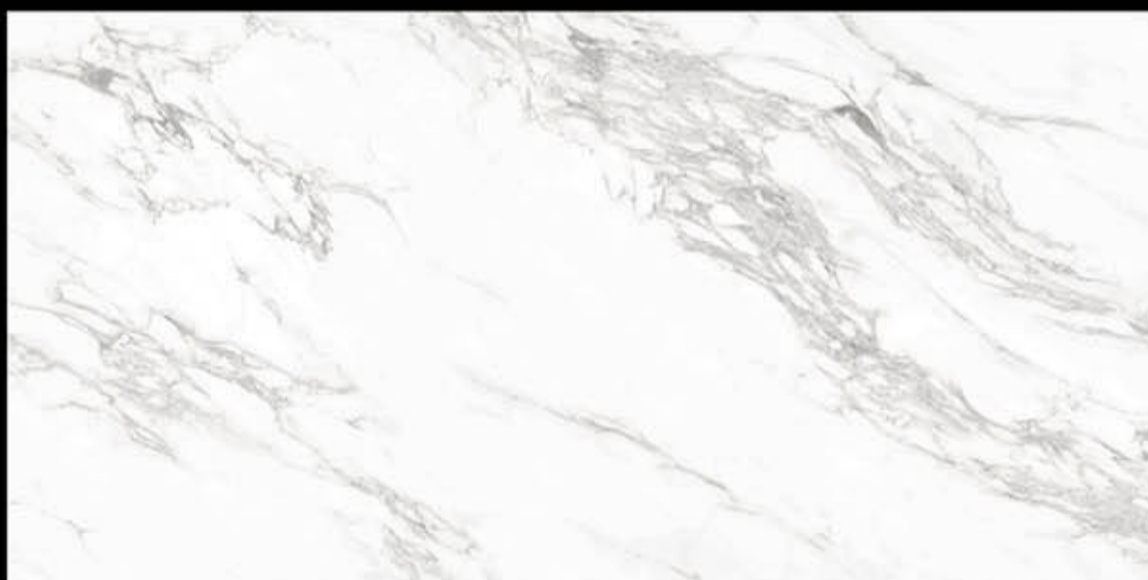

A large rectangular panel showing a detailed view of a marble pattern. The pattern consists of intricate, flowing veins of light gray and silver against a white background. The veins are dense and somewhat chaotic, creating a complex, organic texture. The overall appearance is that of a high-quality, natural marble.

GLOSSY

ARABESCATO SILVER
800X1600 MM.