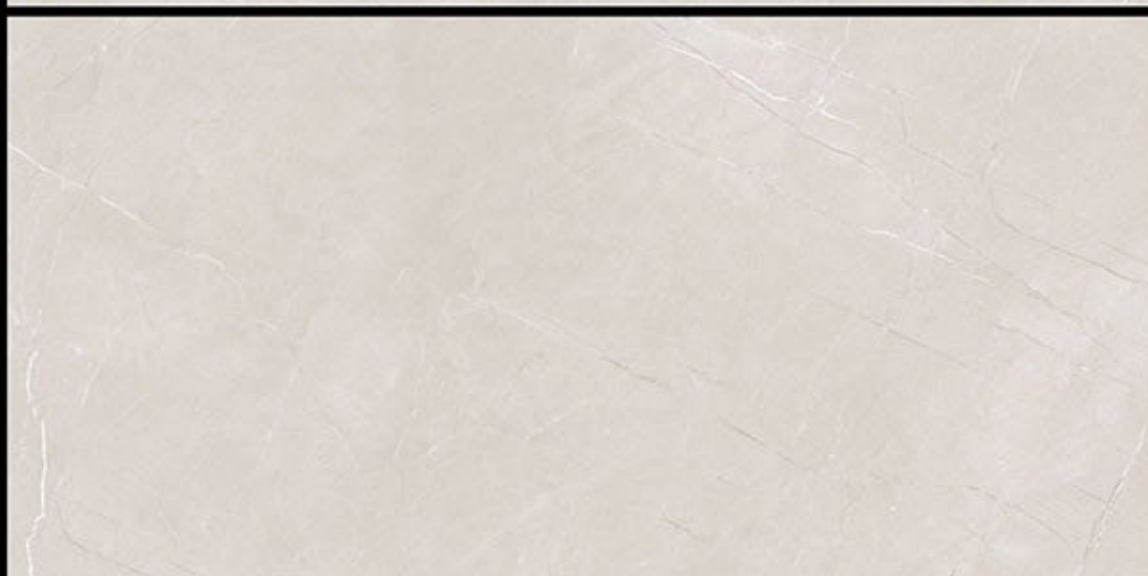

GLOSSY

ASHPAR BIANCO
800X1600 MM.