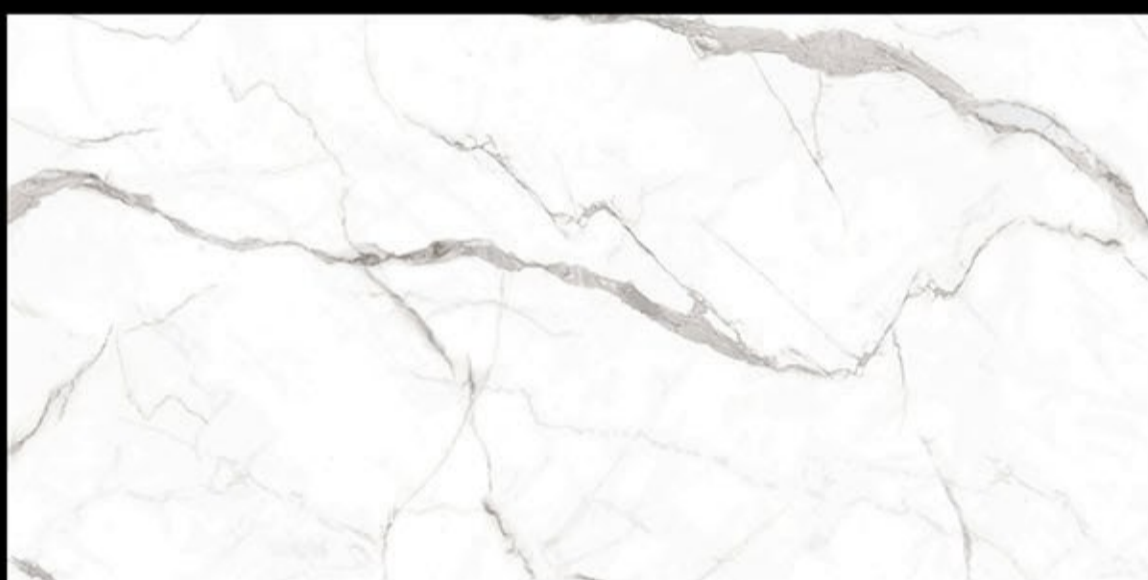

GLOSSY

REIMS SATVARIO
800X1600 MM.