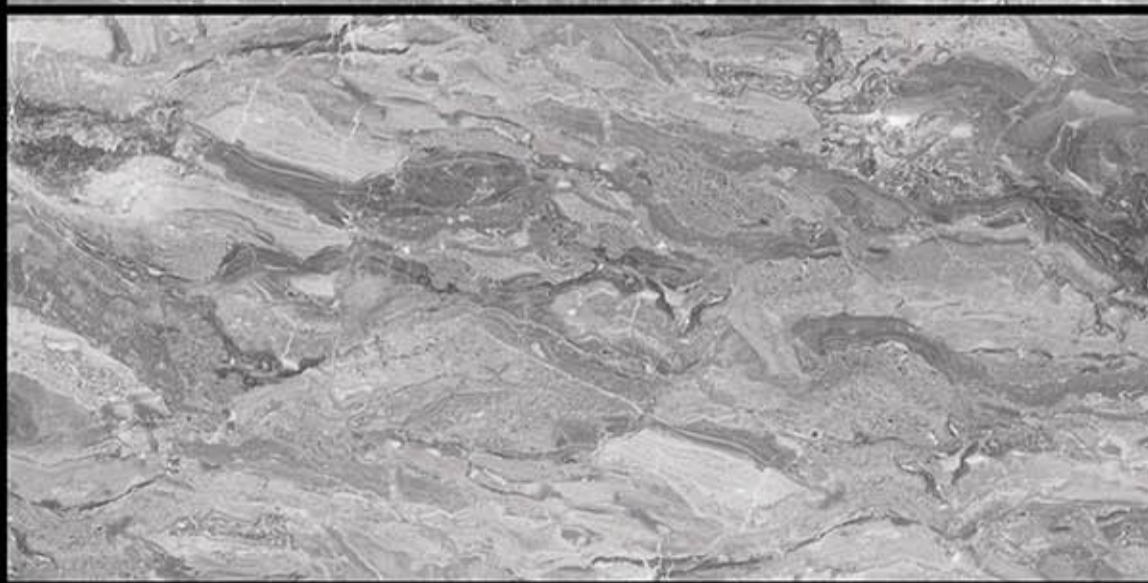

GLOSSY

HABRON BIANCO
800X1600 MM.

GLOSSY

HABRON PEARL
800X1600 MM.

GLOSSY

ISPARTA GREY
800X1600 MM.

GLOSSY

LUBBOCK
800X1600 MM.