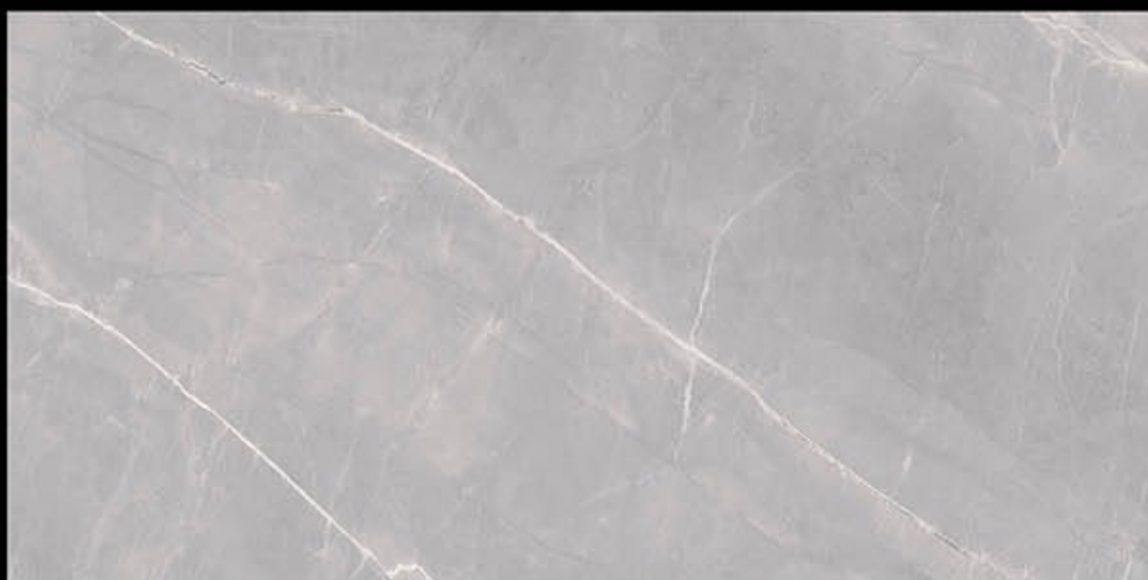

GLOSSY

MERIDIAN GREY
800X1600 MM.