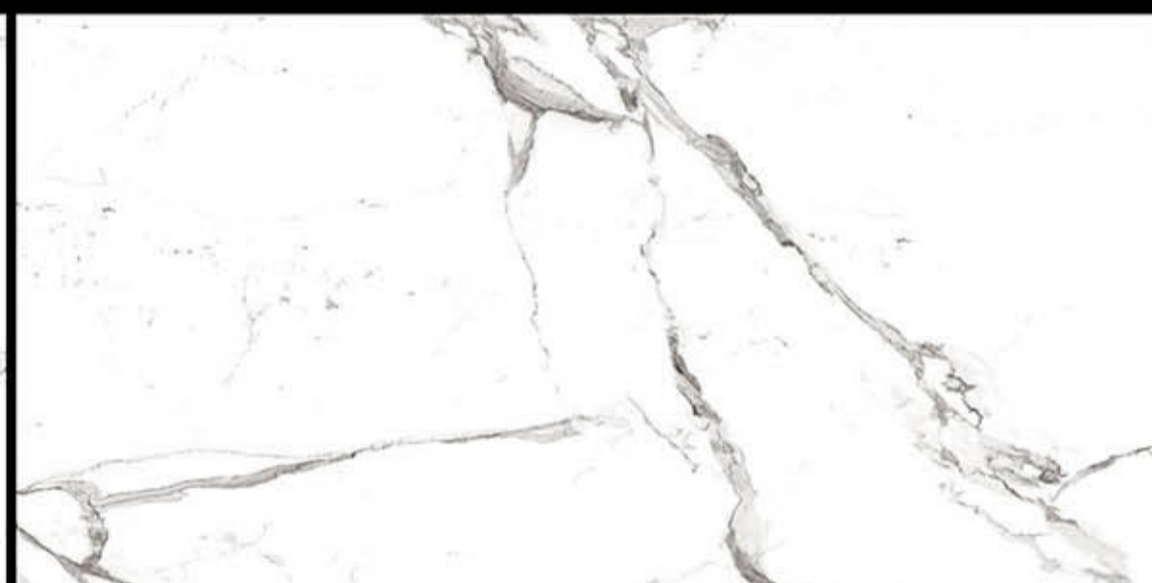

GLOSSY

SATVARIO CALDIA
800X1600 MM.