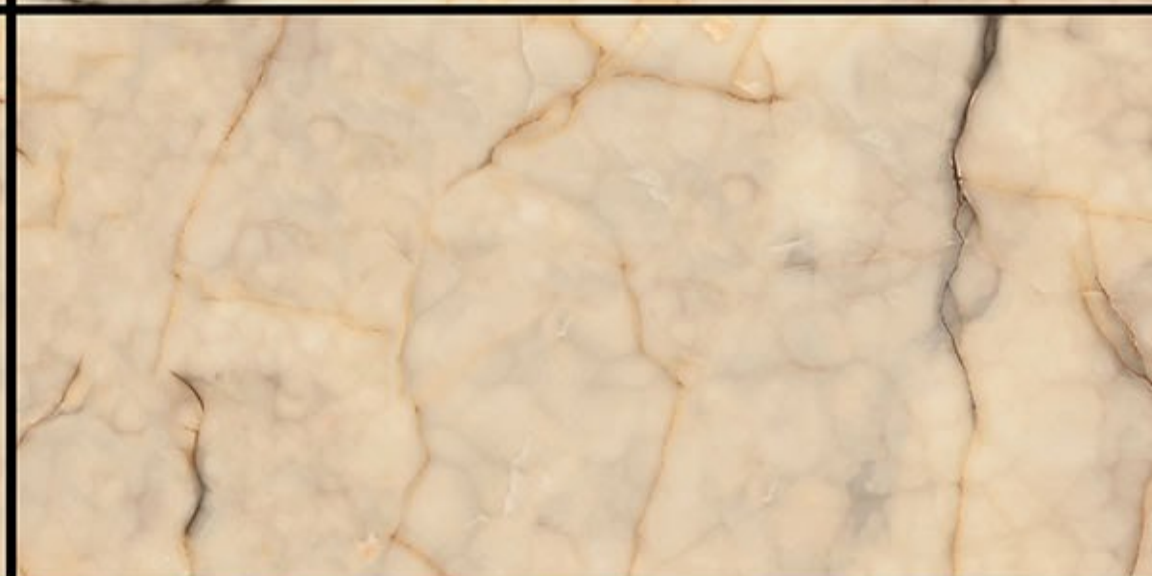

GLOSSY

PAULLO GOLD
800X1600 MM.

GLOSSY

PERLATO BEIGE
800X1600 MM.

GLOSSY

PIED ONIX
800X1600 MM.

The image features a white marble background with intricate, flowing veins of grey and light brown. The veins vary in thickness and direction, creating a natural, organic pattern. The overall appearance is clean and elegant, typical of high-quality natural stone.