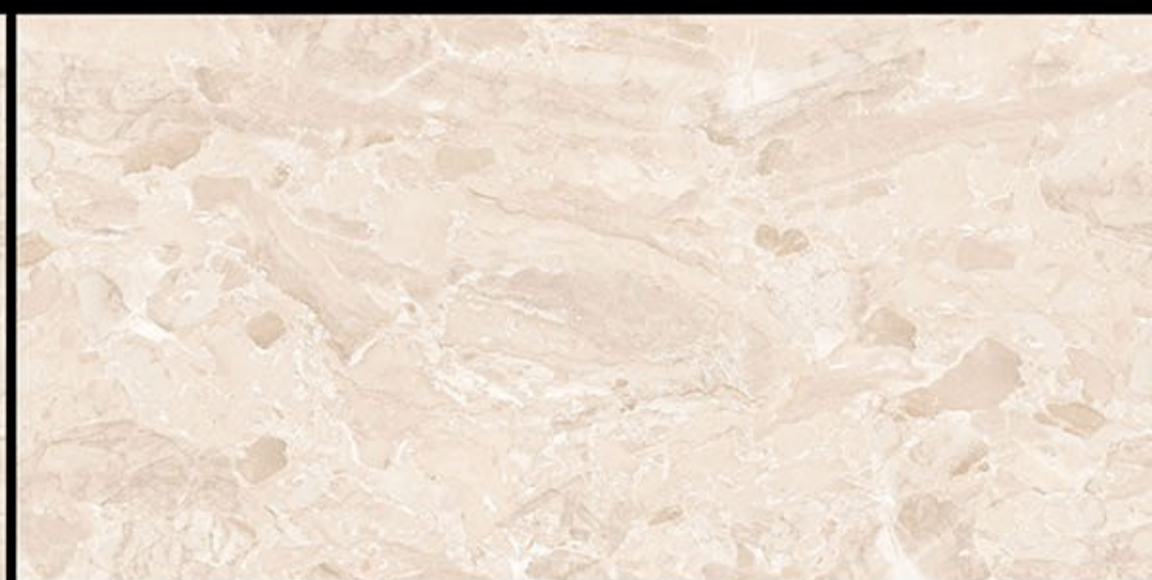

GLOSSY

RIBECCA GREY
800X1600 MM.

GLOSSY

RIBECCA SLATE
800X1600 MM.

GLOSSY

ROBBIO BEIGE
800X1600 MM.

GLOSSY

ROYAL BRECCIA CREMA
800X1600 MM.