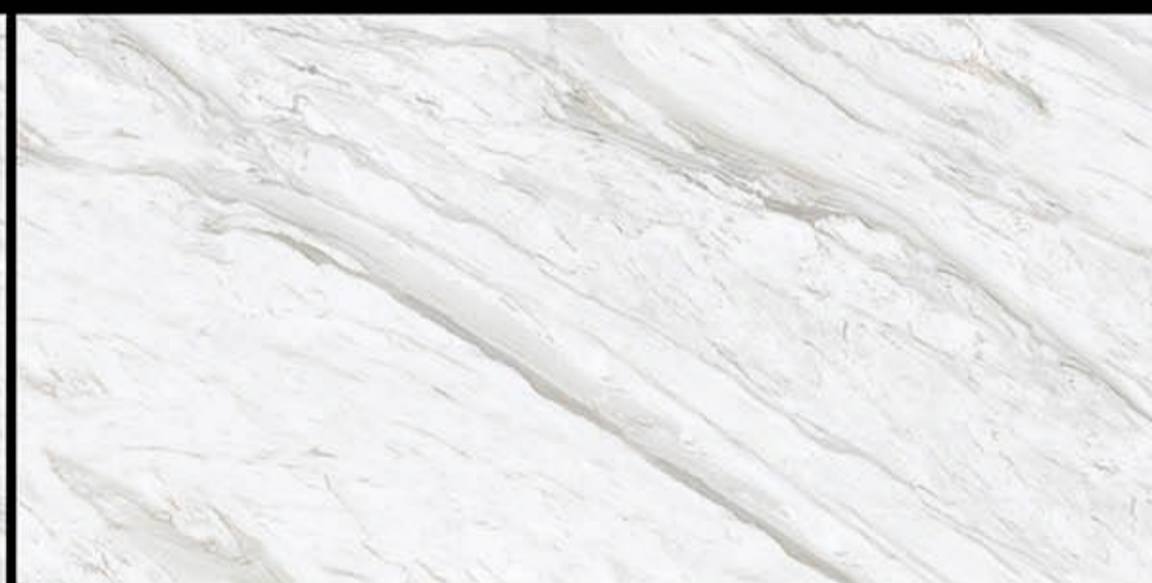

GLOSSY

BELLATON WHITE
800X1600 MM.

GLOSSY

BIANCO CARRARA
800X1600 MM.

GLOSSY

BOLZANO NATURAL
800X1600 MM.

GLOSSY

BRIGHTON ONYX
800X1600 MM.