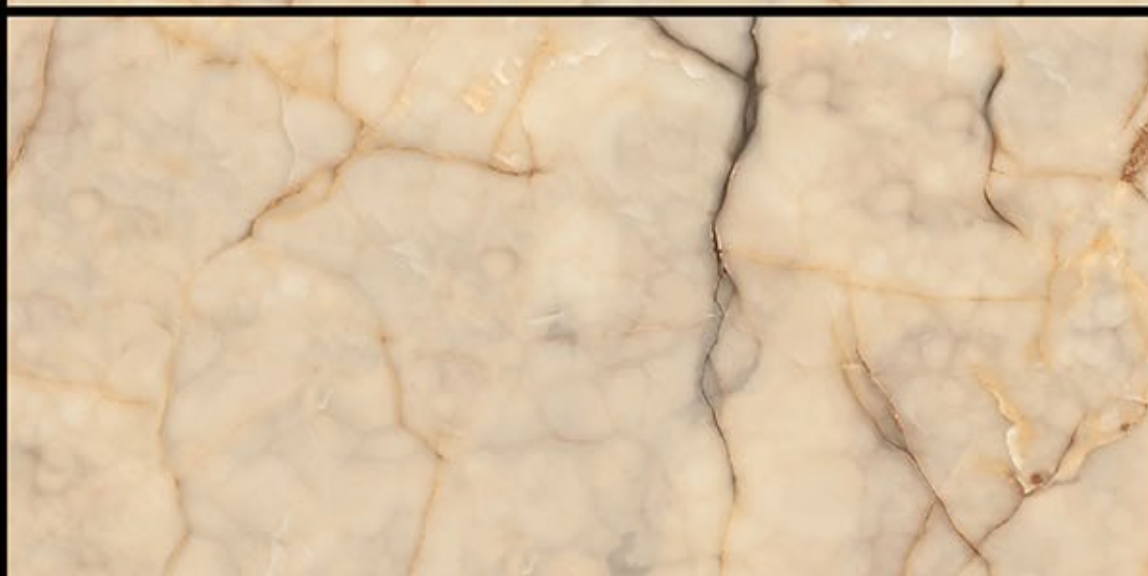

GLOSSY

PAULLO GOLD
800X1600 MM.

GLOSSY

PERLATO BEIGE
800X1600 MM.

GLOSSY

PIED ONIX
800X1600 MM.

The image features a white marble background with intricate, flowing veins of grey and light brown. The veins vary in thickness and direction, creating a natural, organic pattern. The overall appearance is clean and elegant, typical of high-quality natural stone.