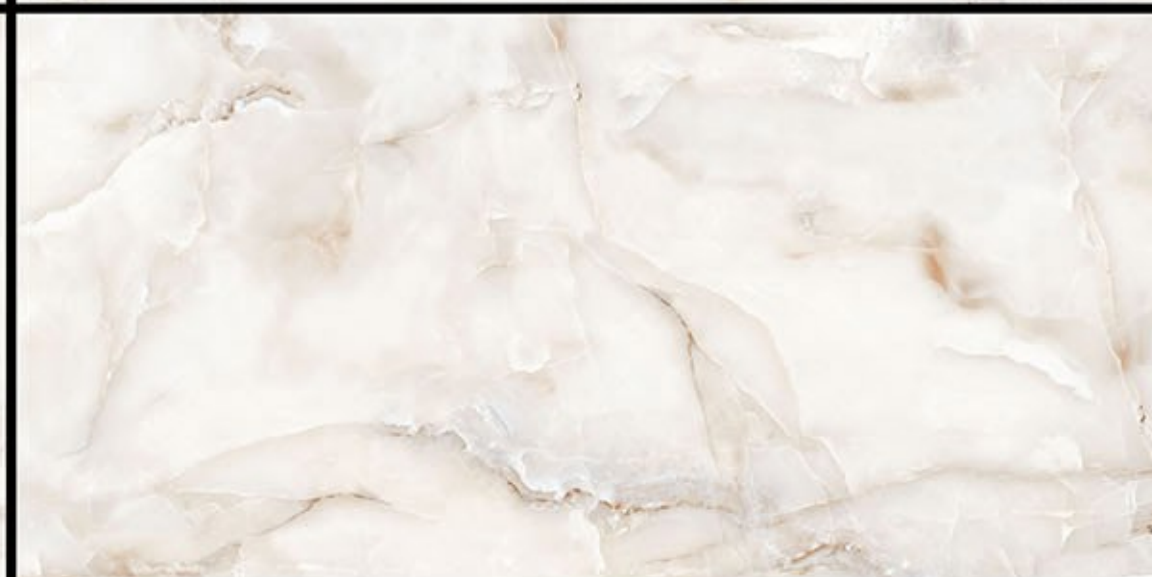

Glossy

Let sophisticated designs elevate the charm of your space.

800 x 1600 MM.

GLOSSY

ALPERA MULTI
800X1600 MM.

GLOSSY

ANTISKY
800X1600 MM.

A large rectangular panel showing a detailed view of a marble pattern. The pattern consists of intricate, flowing veins of light gray and silver against a white background. The veins are dense and somewhat chaotic, creating a complex, organic texture. The overall appearance is that of a high-quality, natural marble.