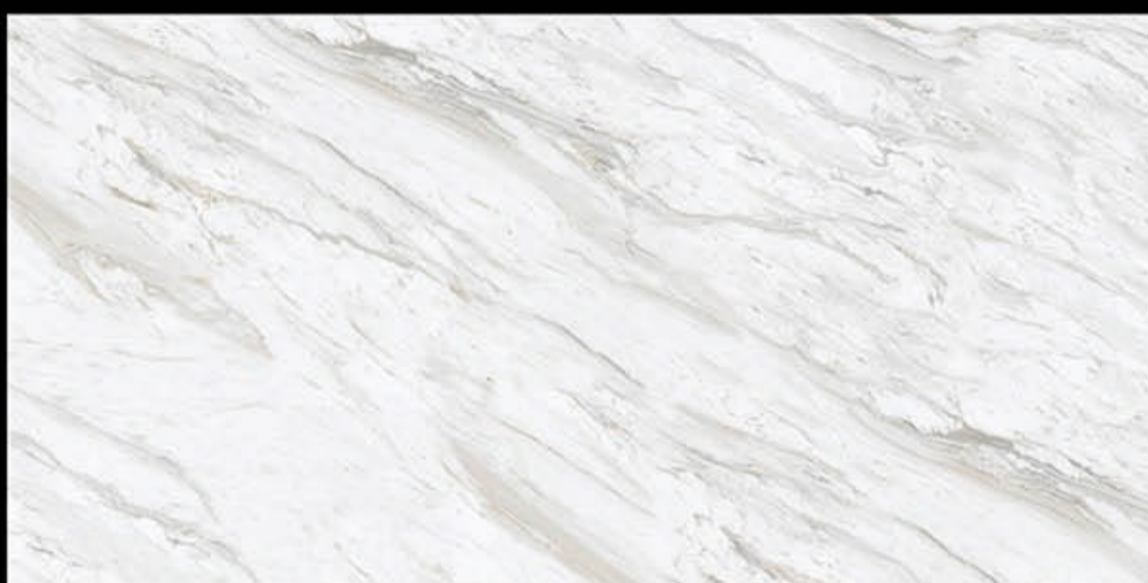

GLOSSY

BELLATON WHITE
800X1600 MM.

GLOSSY

BIANCO CARRARA
800X1600 MM.

GLOSSY

BOLZANO NATURAL
800X1600 MM.

GLOSSY

BRIGHTON ONYX
800X1600 MM.