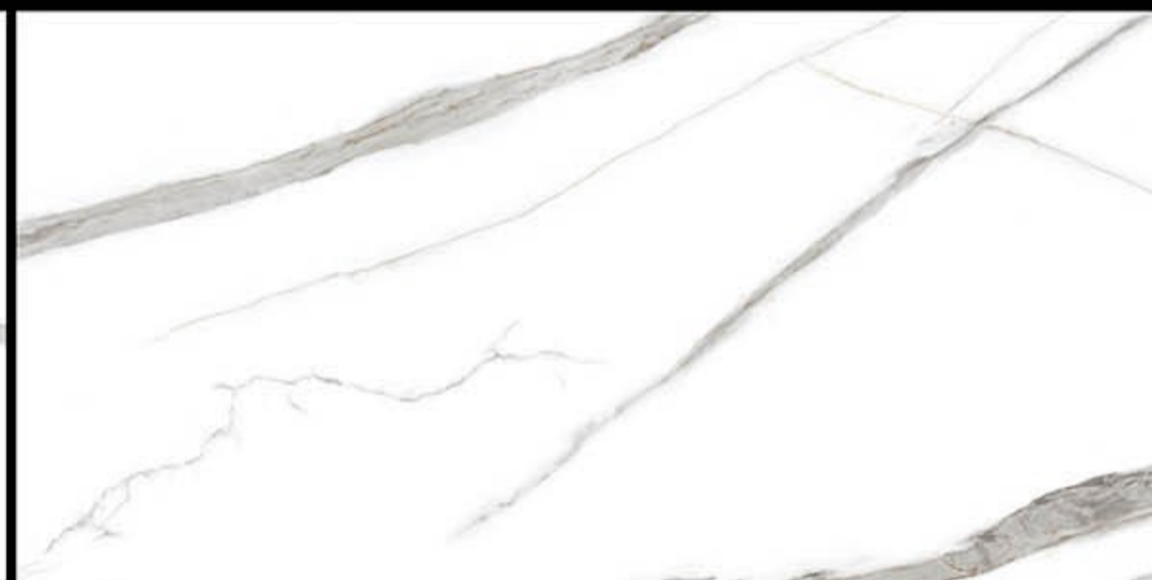

A large rectangular image showing a marble pattern with grey veins and gold flecks. The pattern is set against a white background. The veins are irregular and flow across the image. The gold flecks are small and scattered. The overall appearance is that of a high-quality marble.

GLOSSY

RAYMOND BIANCO
800X1600 MM.