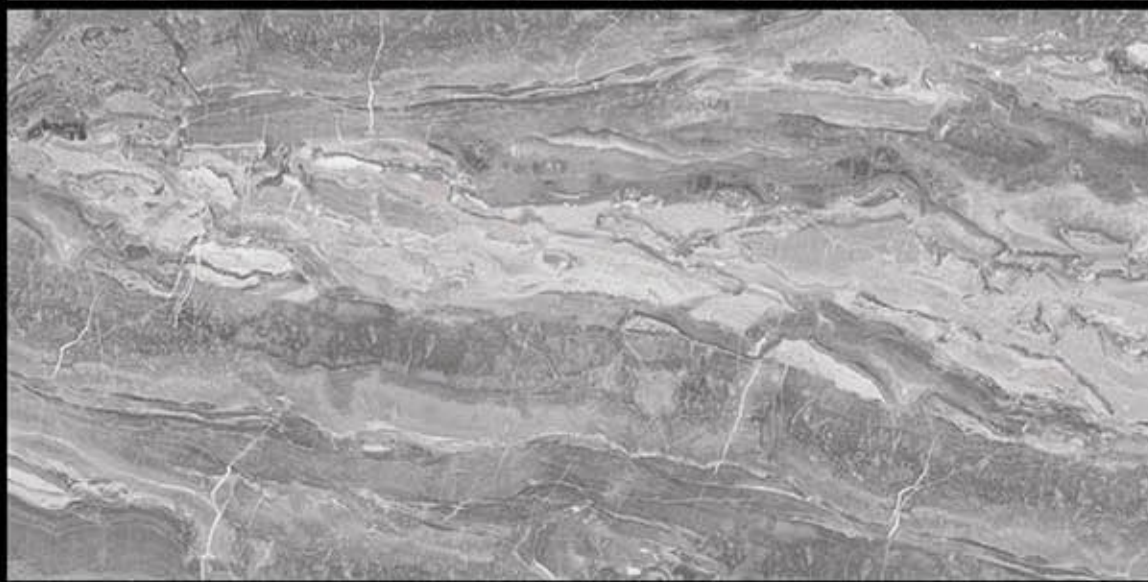

GLOSSY

HABRON BIANCO
800X1600 MM.

GLOSSY

HABRON PEARL
800X1600 MM.

GLOSSY

ISPARTA GREY
800X1600 MM.

GLOSSY

LUBBOCK
800X1600 MM.