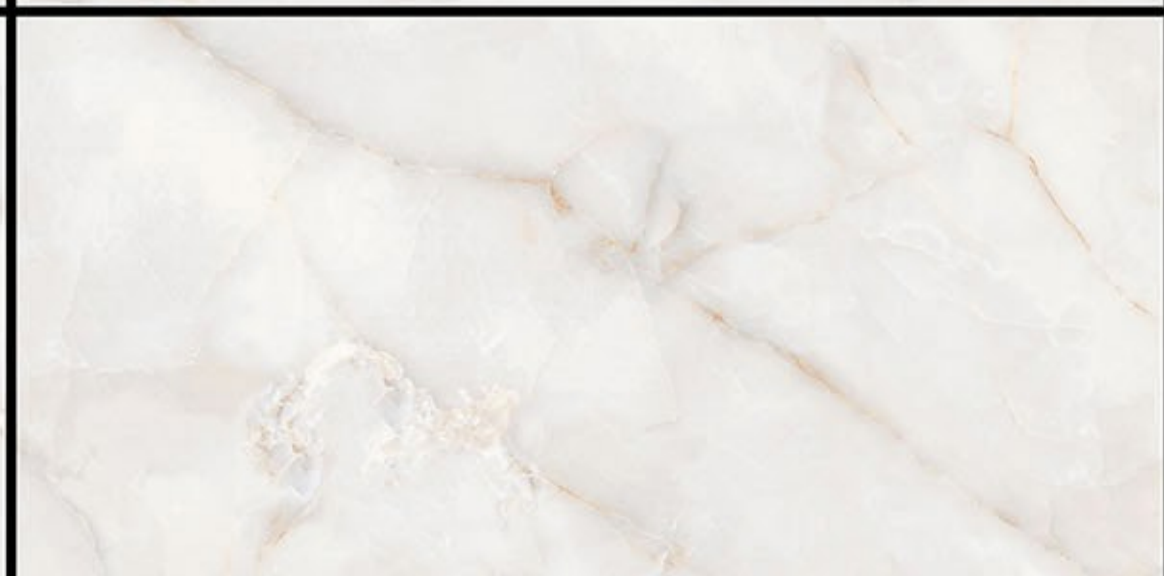

GLOSSY

OSTRA BIANCO
800X1600 MM.