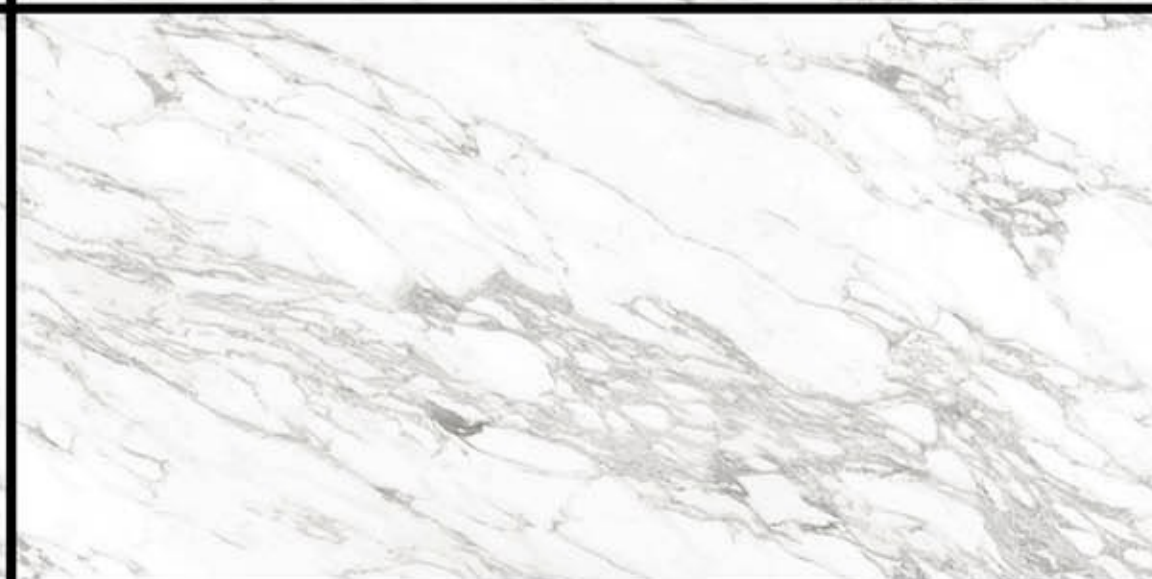

A large rectangular panel showing a detailed view of a marble pattern. The pattern consists of intricate, flowing veins of light gray and silver against a white background. The veins are dense and somewhat chaotic, creating a complex, organic texture. The overall appearance is that of a high-quality, natural marble.

GLOSSY

ARABESCATO SILVER
800X1600 MM.