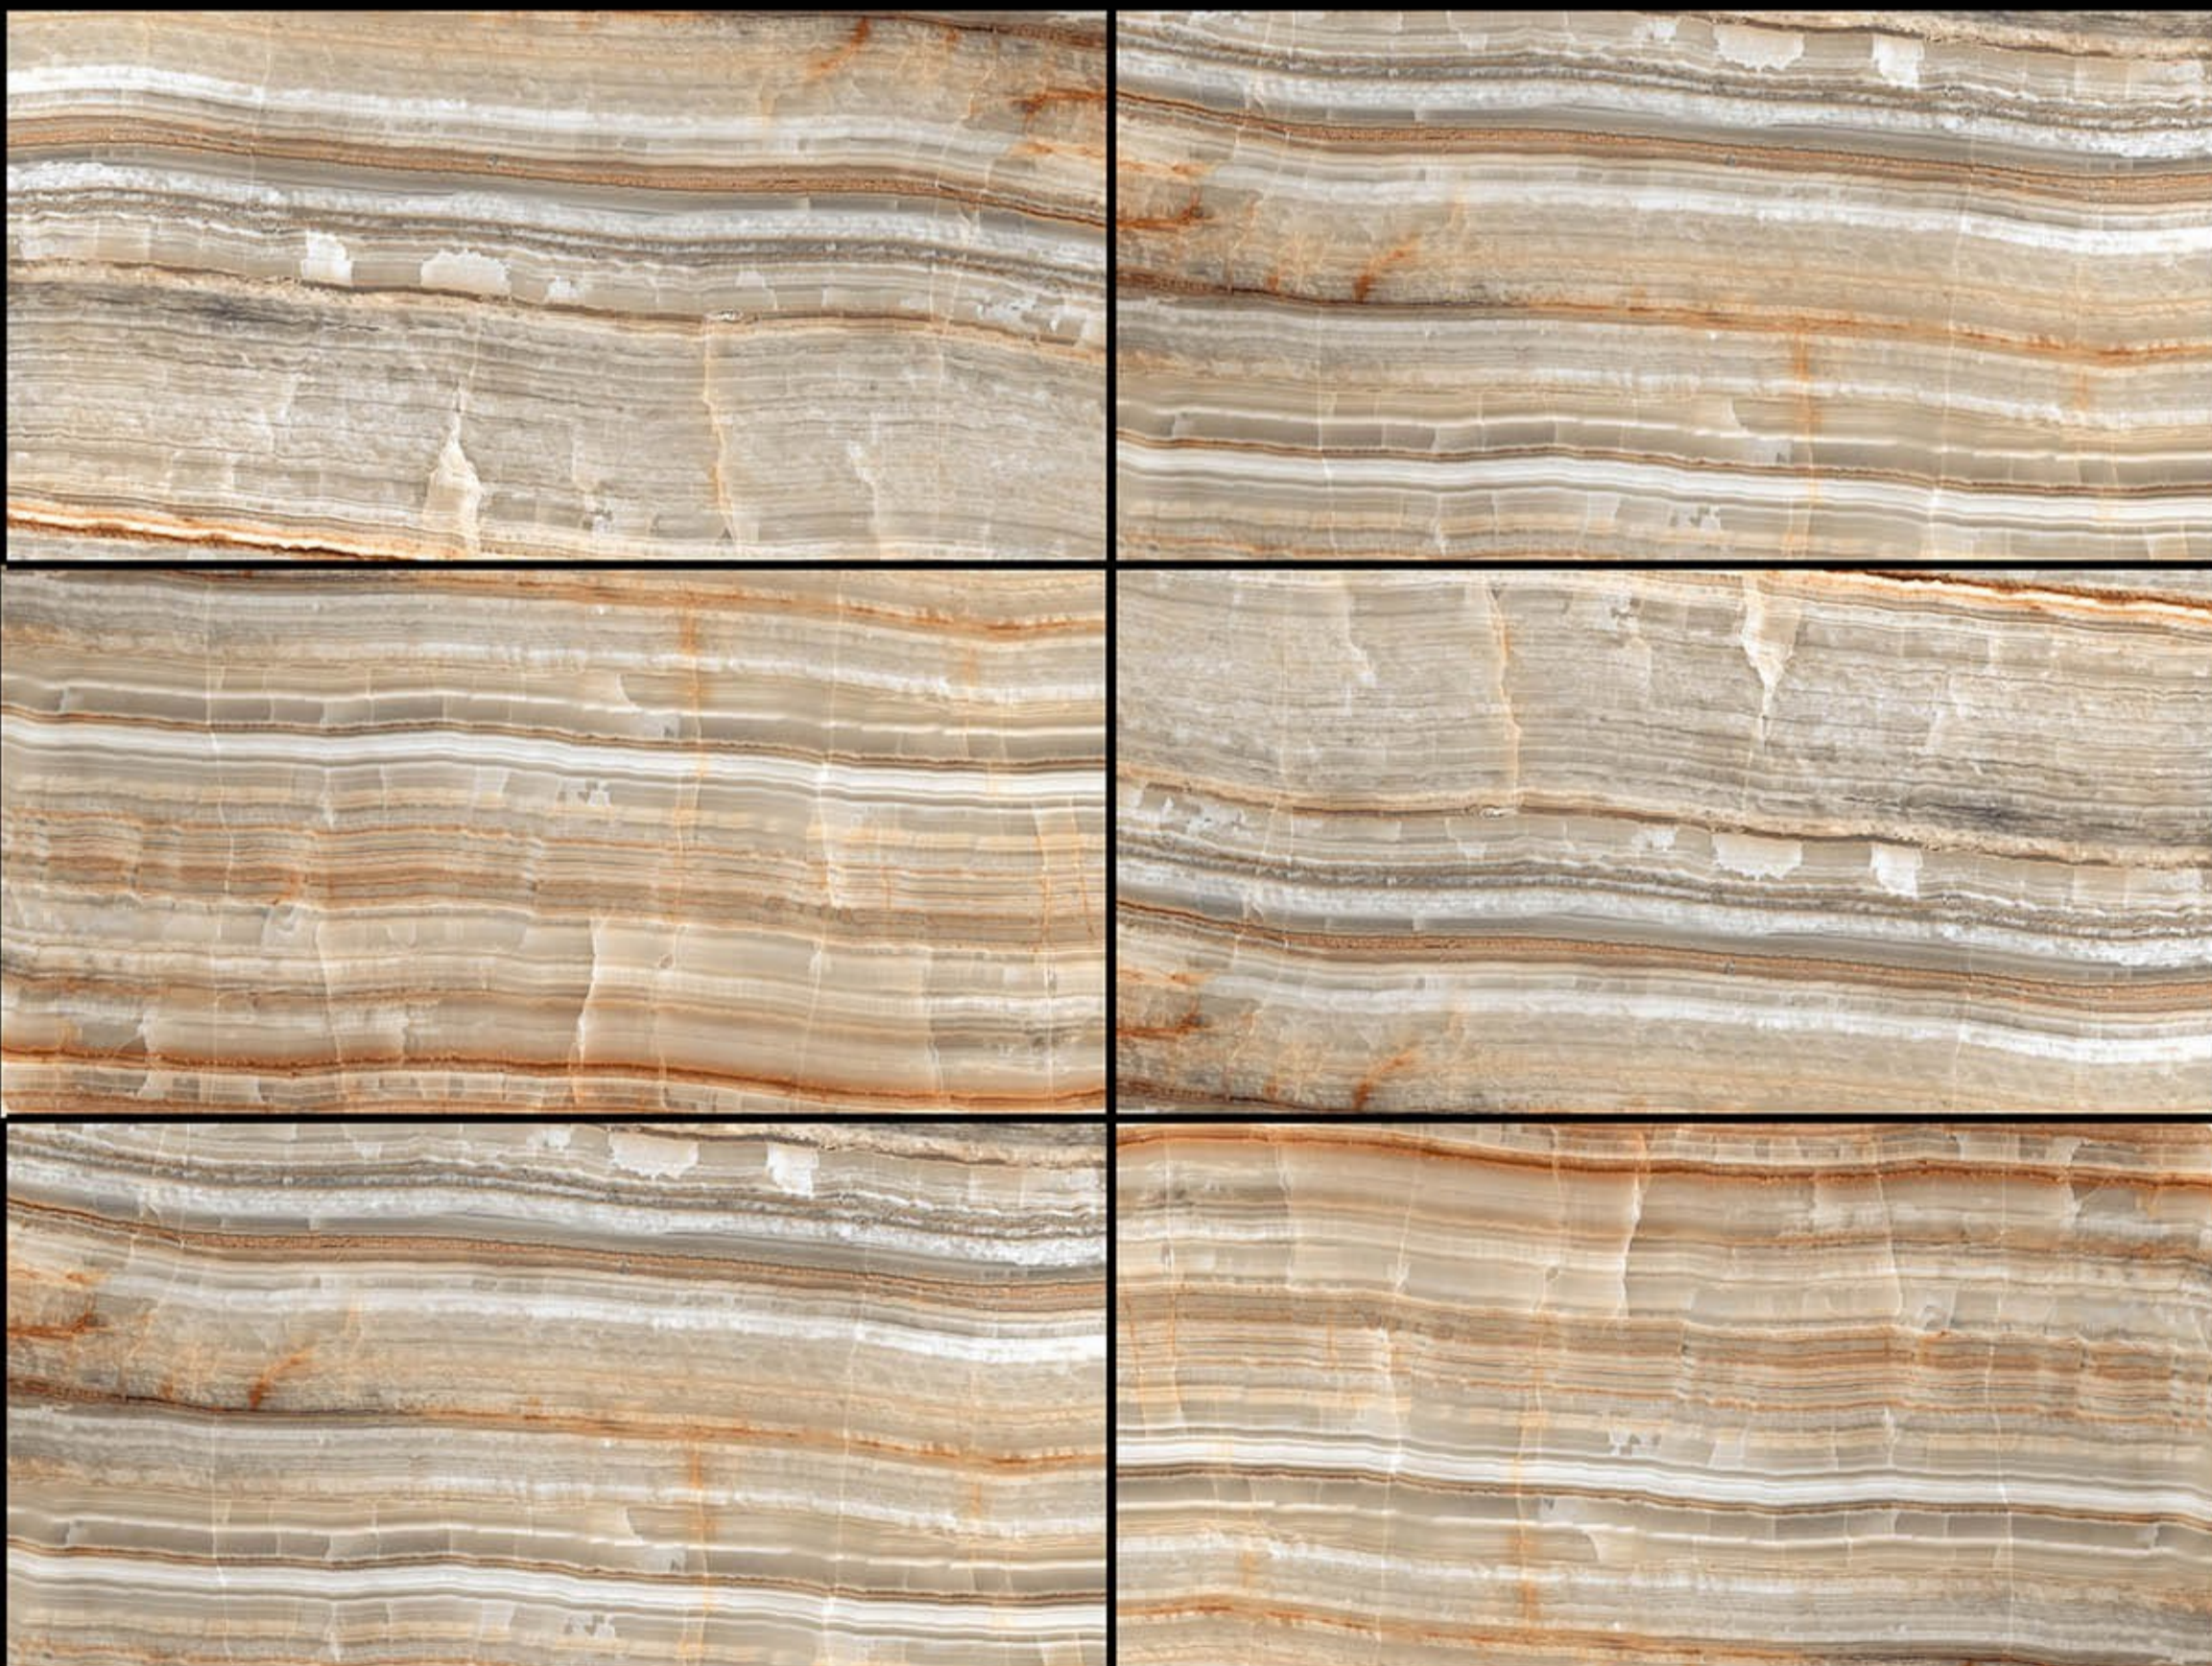

GLOSSY

PAULLO GOLD
800X1600 MM.

GLOSSY

PERLATO BEIGE
800X1600 MM.

GLOSSY

PIED ONIX
800X1600 MM.

The image features a white marble background with intricate, flowing veins of grey and light brown. The veins vary in thickness and direction, creating a natural, organic pattern. The overall appearance is clean and elegant, typical of high-quality natural stone.

GLOSSY

PIZZORI WHITE
800X1600 MM.

A large rectangular image showing a marble pattern with grey veins and gold flecks. The pattern is set against a white background. The veins are irregular and flow across the image. The gold flecks are small and scattered. The overall appearance is that of a high-quality marble.