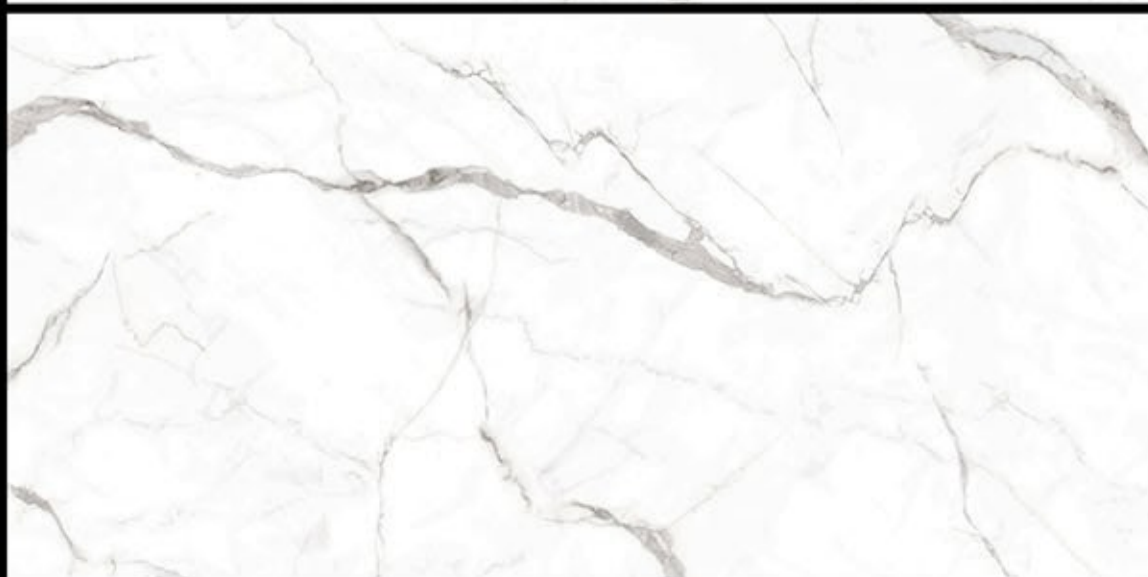

GLOSSY

REIMS SATVARIO
800X1600 MM.