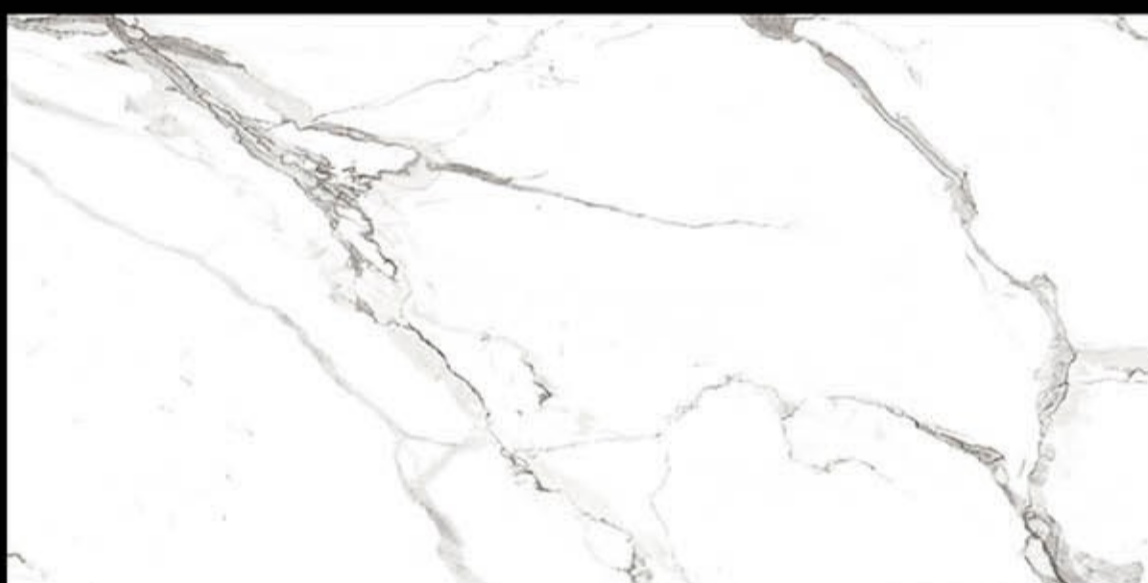

GLOSSY

SATVARIO CALDIA
800X1600 MM.