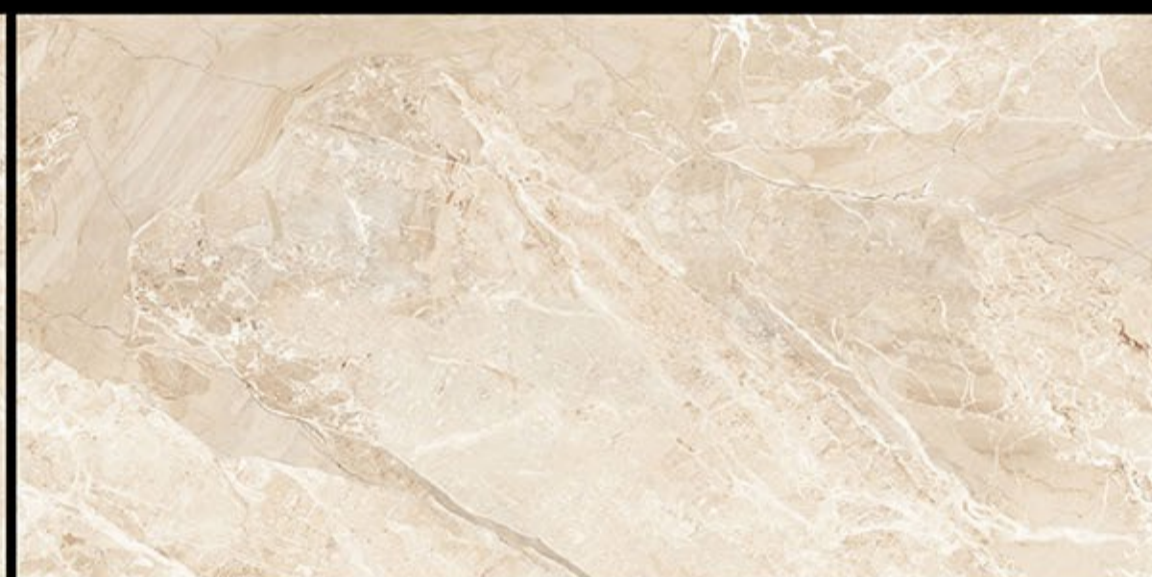

GLOSSY

SATVARIO CALDIA
800X1600 MM.

GLOSSY

SPLENOR CREMA
800X1600 MM.

GLOSSY

TASMANIA CREMA
800X1600 MM.

GLOSSY

TASMANIA GOLD
800X1600 MM.