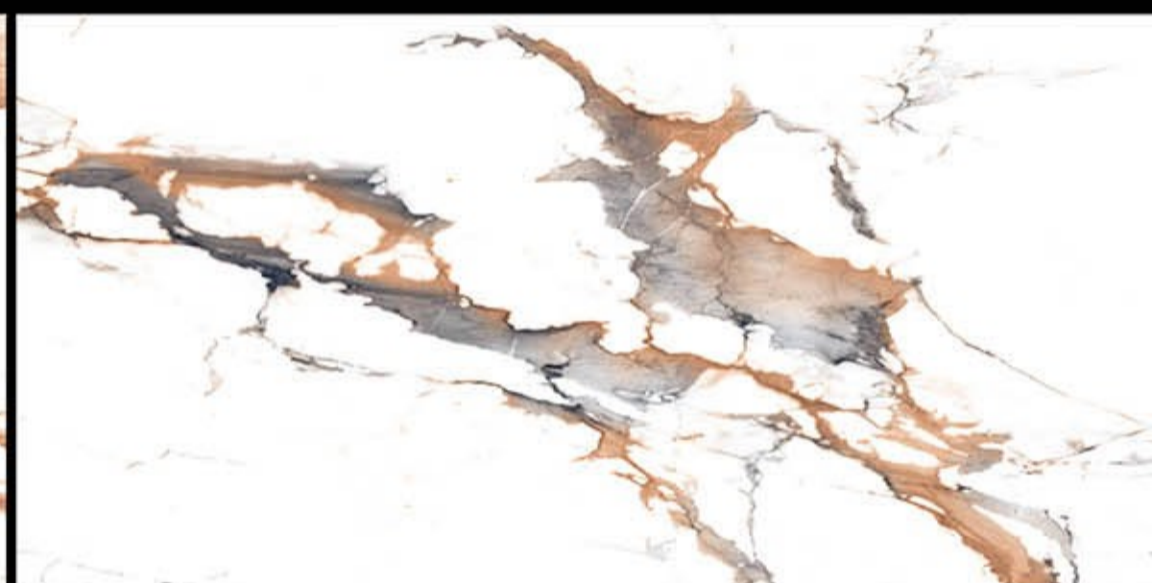

GLOSSY

CALACATA GOLD
800X1600 MM.