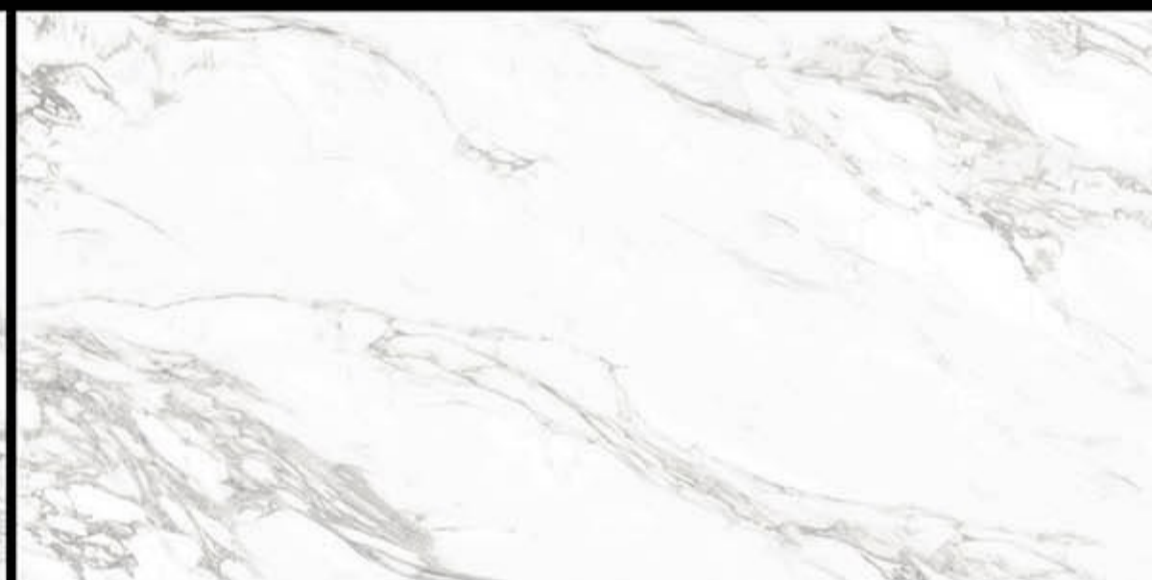

A large rectangular panel showing a detailed view of a marble pattern. The pattern consists of intricate, flowing veins of light gray and silver against a white background. The veins are dense and somewhat chaotic, creating a complex, organic texture. The overall appearance is that of a high-quality, natural marble.

GLOSSY

ARABESCATO SILVER
800X1600 MM.