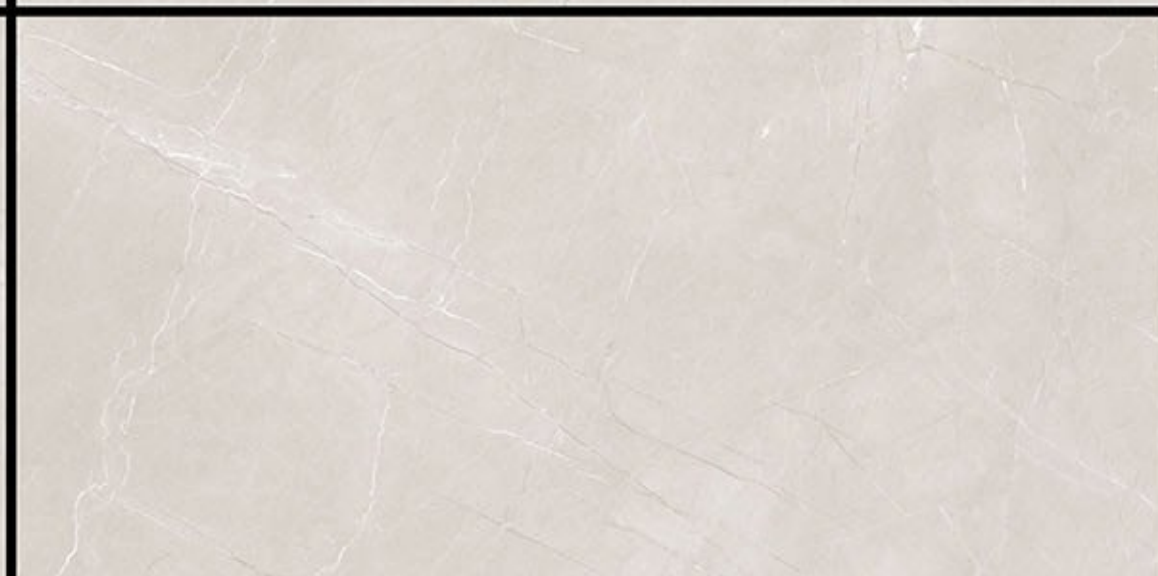

GLOSSY

ASHPAR BIANCO
800X1600 MM.