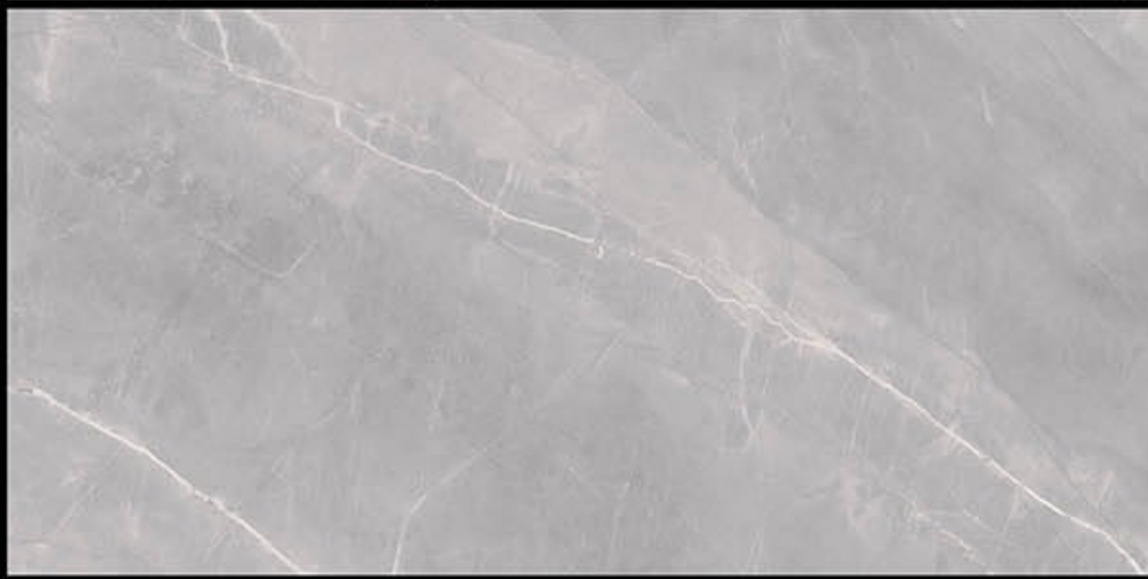

GLOSSY

MERIDIAN GREY
800X1600 MM.