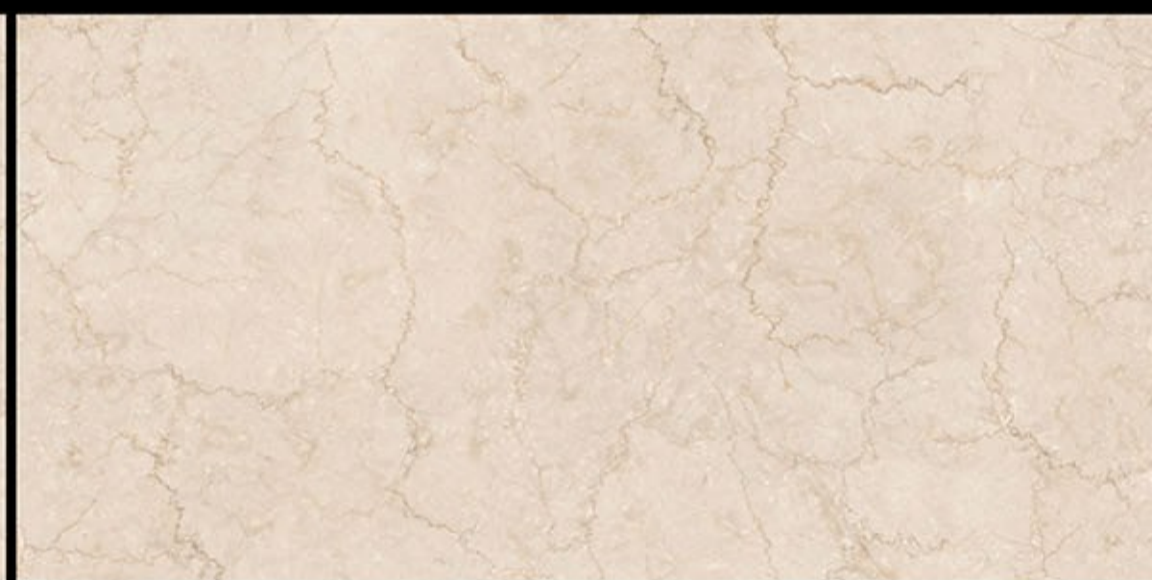

GLOSSY

DANISH BEIGE
800X1600 MM.

GLOSSY

DUNCAN CREMA
800X1600 MM.

GLOSSY

DUNCAN NATURAL
800X1600 MM.

GLOSSY

GOLDEN DYNA
800X1600 MM.