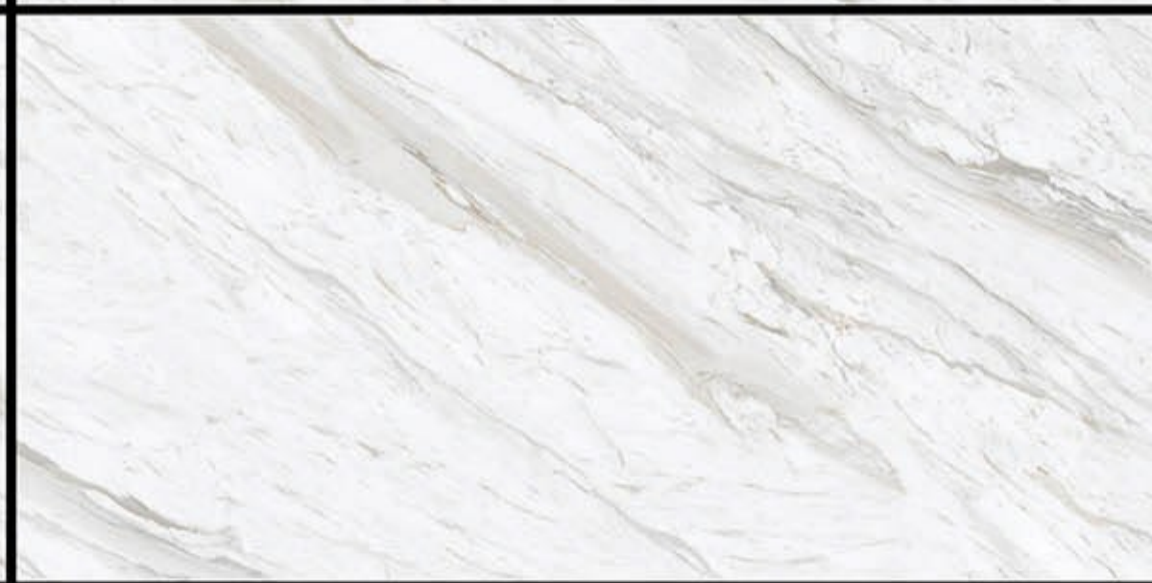

GLOSSY

BELLATON WHITE
800X1600 MM.

GLOSSY

BIANCO CARRARA
800X1600 MM.

GLOSSY

BOLZANO NATURAL
800X1600 MM.

GLOSSY

BRIGHTON ONYX
800X1600 MM.