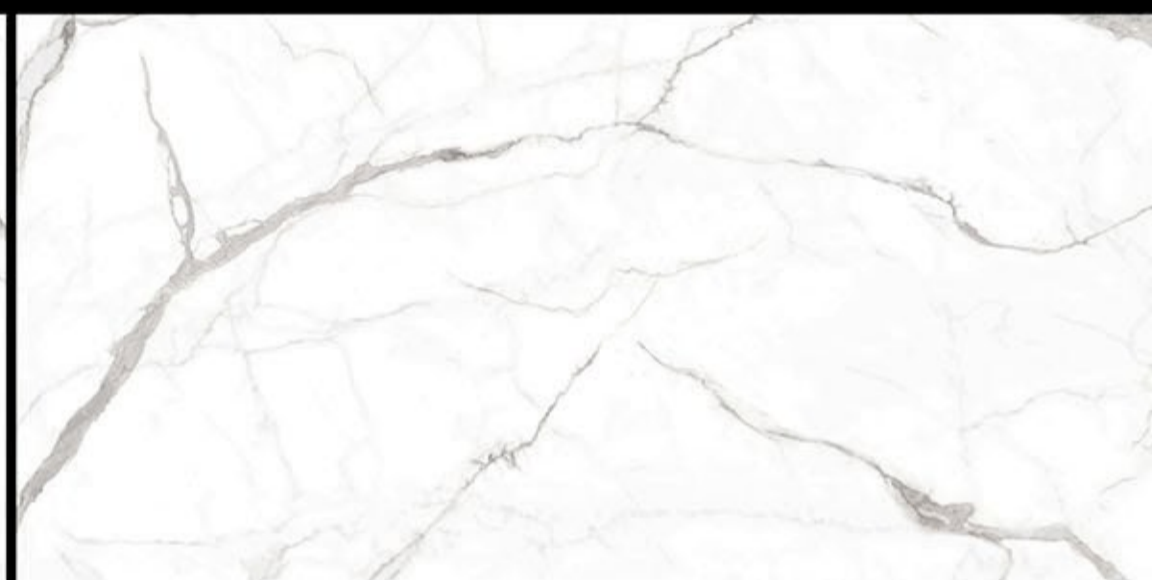

GLOSSY

REIMS SATVARIO
800X1600 MM.