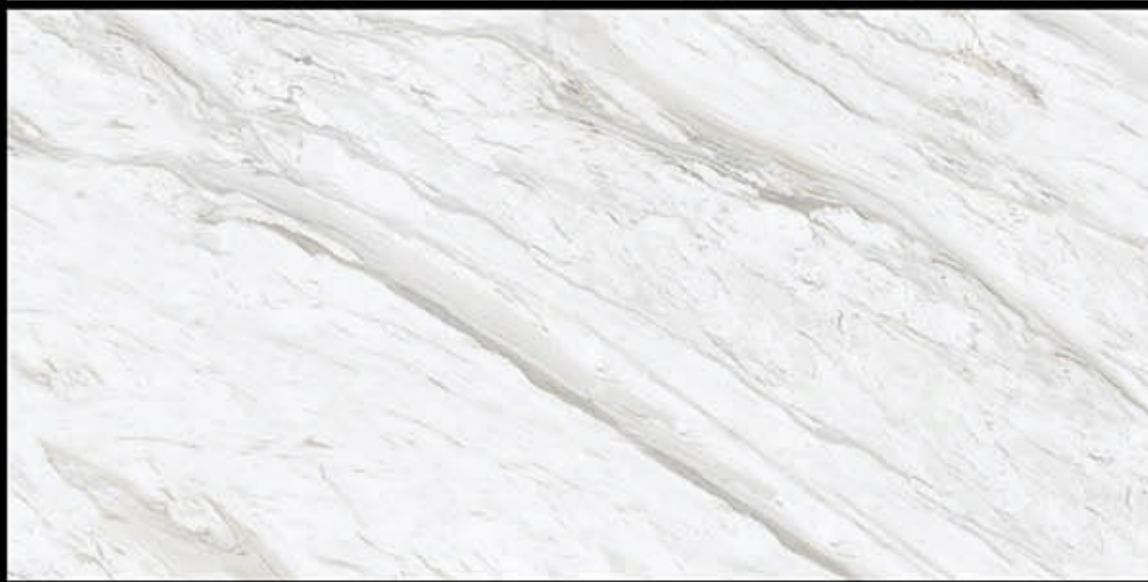

GLOSSY

BELLATON WHITE
800X1600 MM.

GLOSSY

BIANCO CARRARA
800X1600 MM.

GLOSSY

BOLZANO NATURAL
800X1600 MM.

GLOSSY

BRIGHTON ONYX
800X1600 MM.