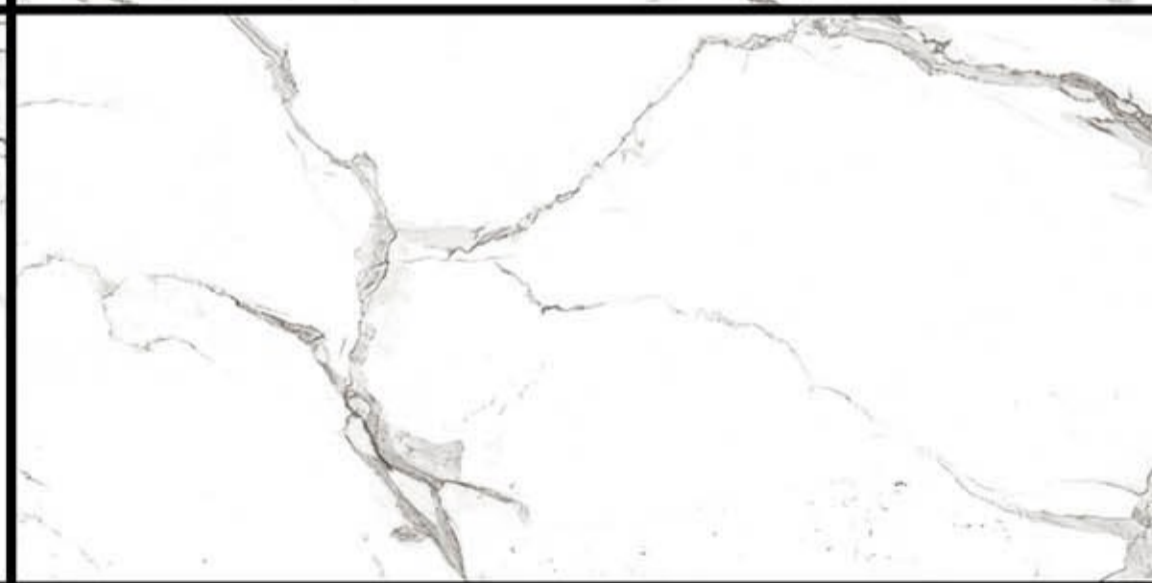

GLOSSY

SATVARIO CALDIA
800X1600 MM.