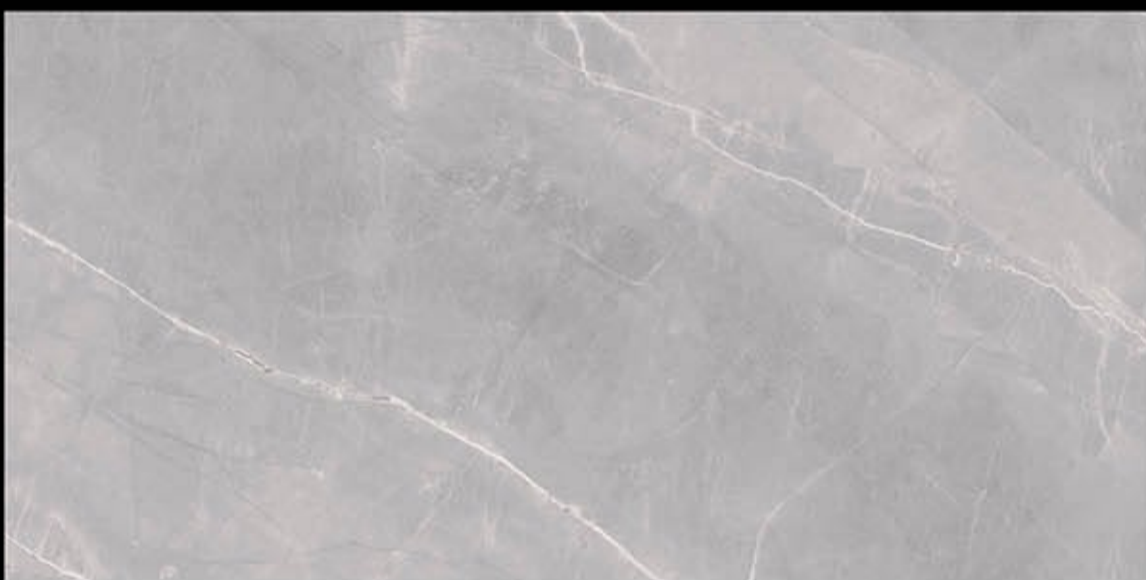

GLOSSY

MERIDIAN GREY
800X1600 MM.