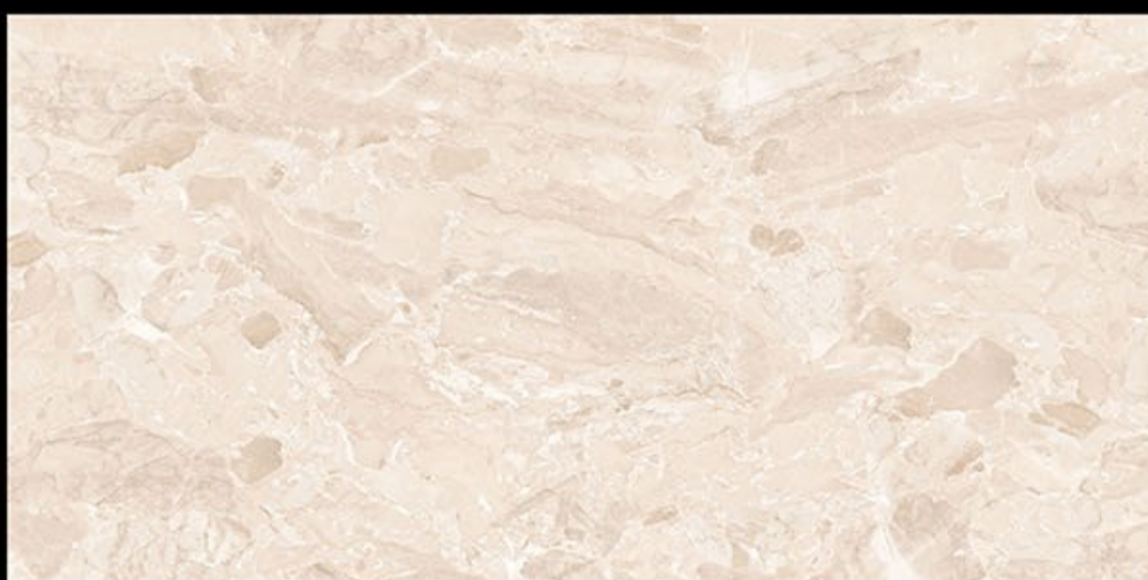

GLOSSY

RIBECCA GREY
800X1600 MM.

GLOSSY

RIBECCA SLATE
800X1600 MM.

GLOSSY

ROBBIO BEIGE
800X1600 MM.

GLOSSY

ROYAL BRECCIA CREMA
800X1600 MM.