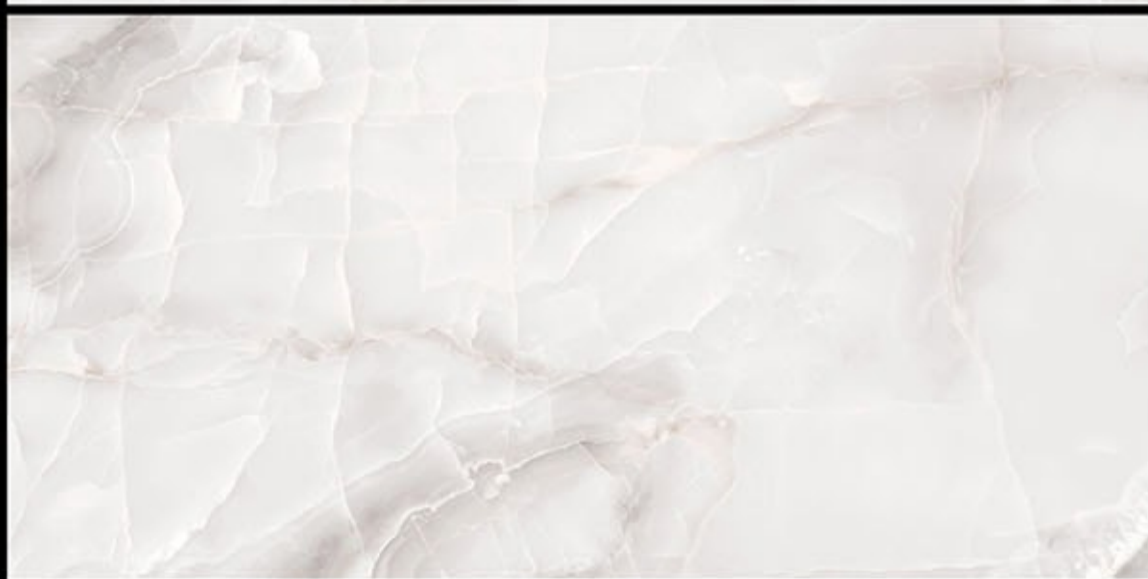

GLOSSY

LUXOR ONYX BIANCO
800X1600 MM.