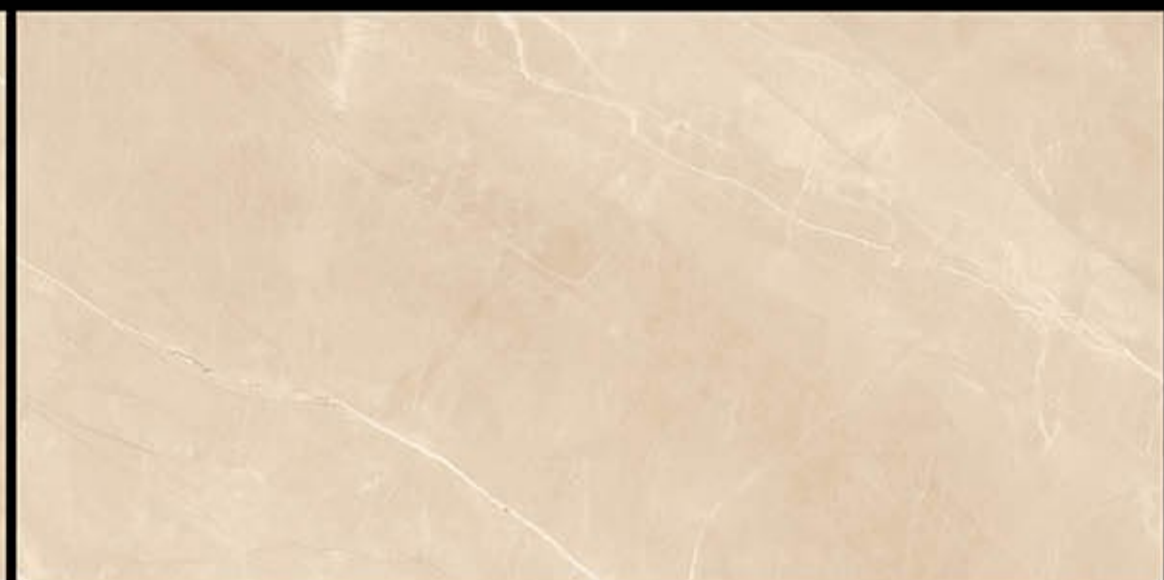

GLOSSY

LUXOR ONYX BIANCO
800X1600 MM.

GLOSSY

LUZON GREY
800X1600 MM.

GLOSSY

MARLIN CREMA
800X1600 MM.

GLOSSY

MERIDIAN CREMA
800X1600 MM.