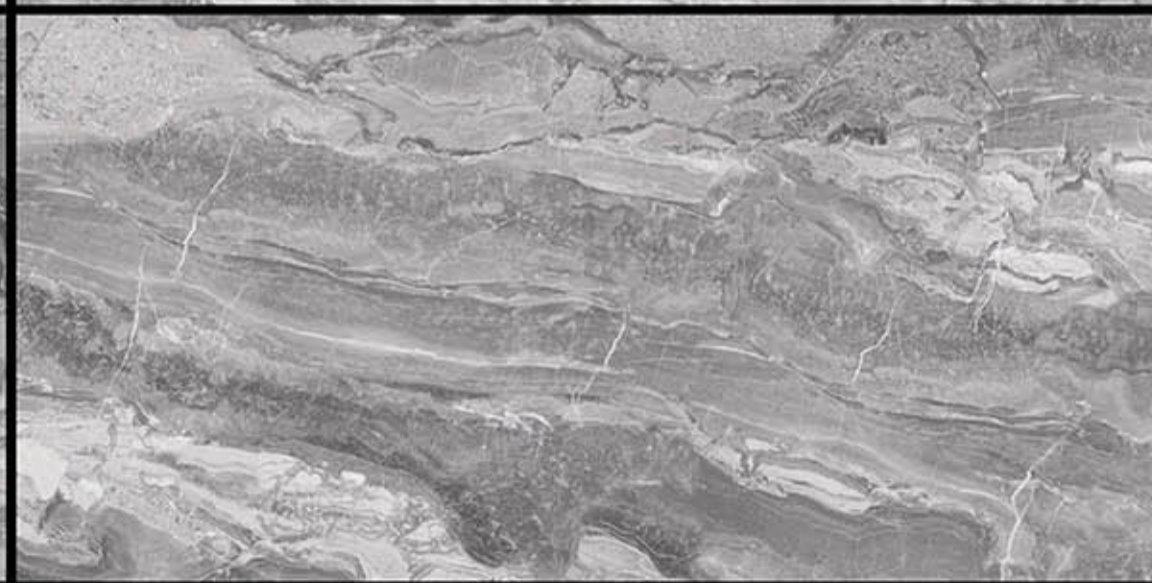

GLOSSY

HABRON BIANCO
800X1600 MM.

GLOSSY

HABRON PEARL
800X1600 MM.

GLOSSY

ISPARTA GREY
800X1600 MM.

GLOSSY

LUBBOCK
800X1600 MM.