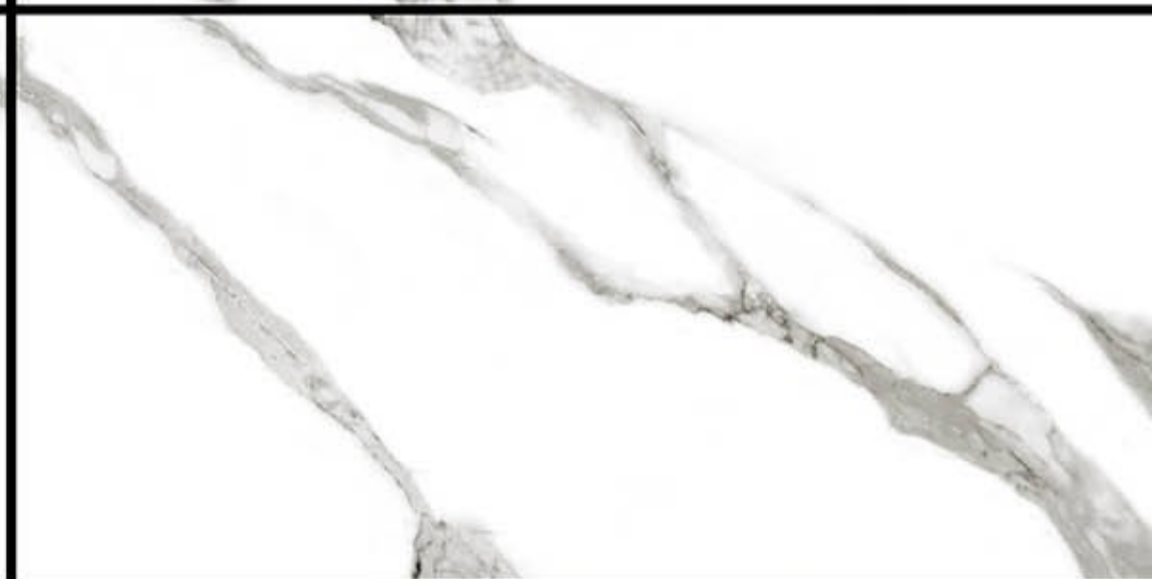

The image features a light-colored marble pattern with thin, dark grey veins running diagonally from the top-left to the bottom-right. The pattern is consistent across all panels.

GLOSSY

NOVA SATVARIO
800X1600 MM.