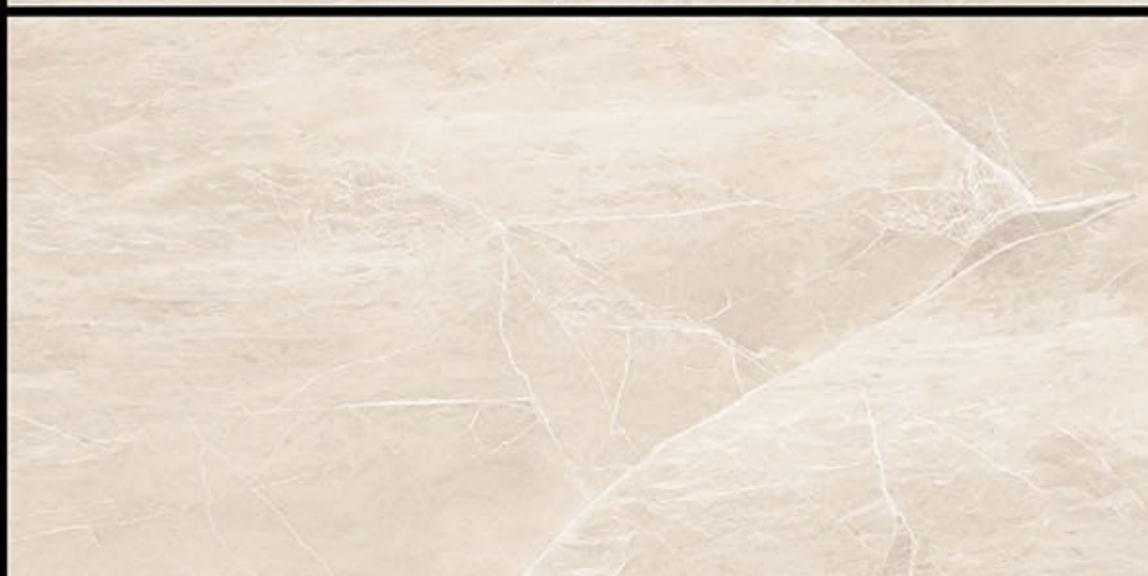

GLOSSY

RIBECCA GREY
800X1600 MM.

GLOSSY

RIBECCA SLATE
800X1600 MM.

GLOSSY

ROBBIO BEIGE
800X1600 MM.

GLOSSY

ROYAL BRECCIA CREMA
800X1600 MM.