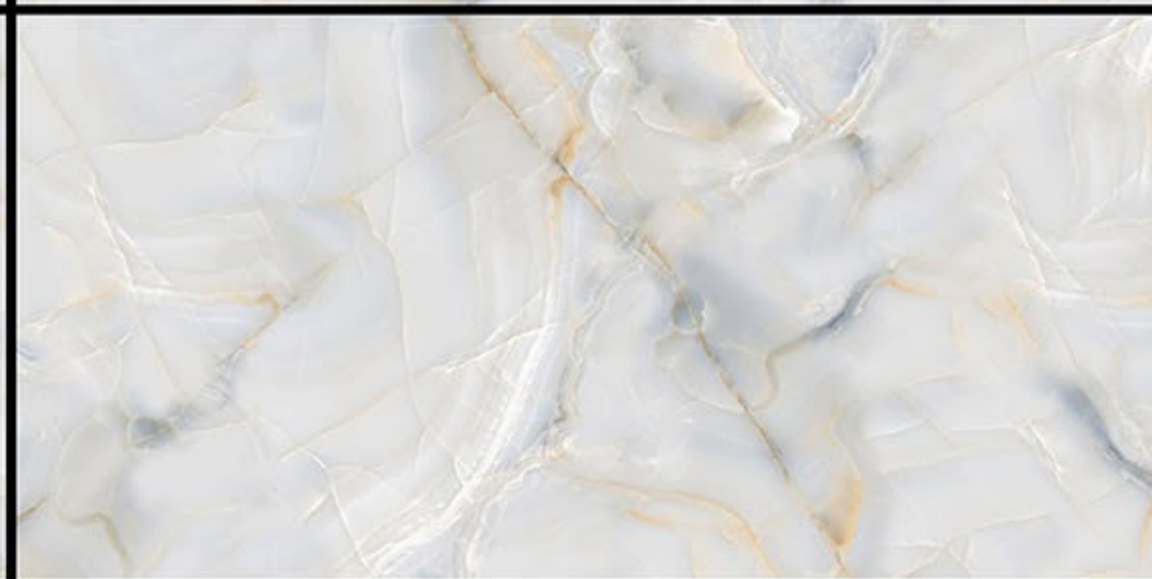

GLOSSY

CALACATA GOLD
800X1600 MM.

GLOSSY

CALIFORNIA ALMOND
800X1600 MM.

GLOSSY

CALIFORNIA CREMA
800X1600 MM.

GLOSSY

CELT STONE
800X1600 MM.