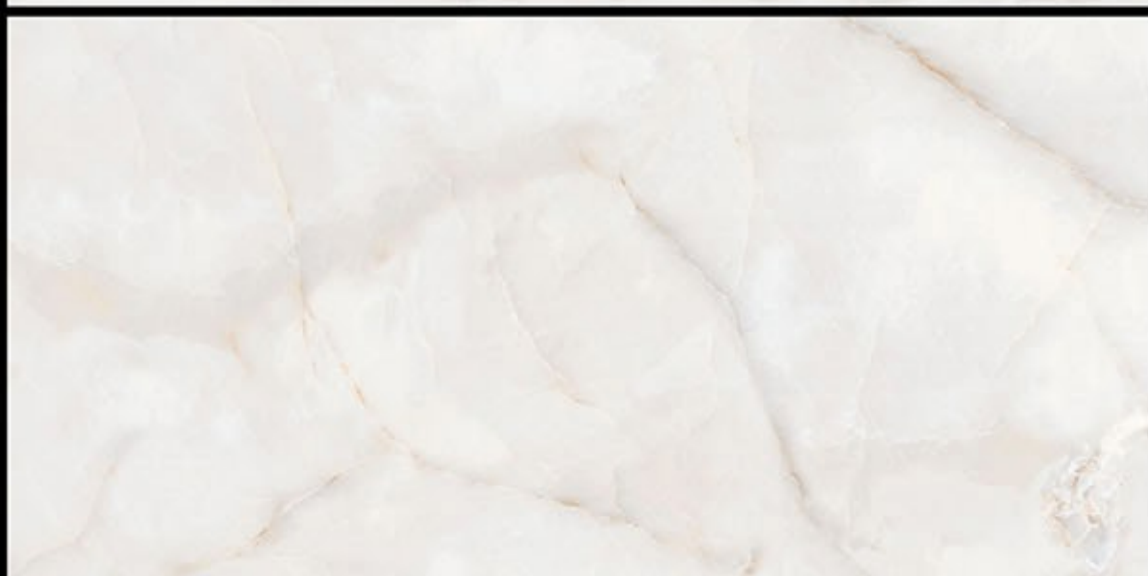

GLOSSY

OSTRA BIANCO
800X1600 MM.