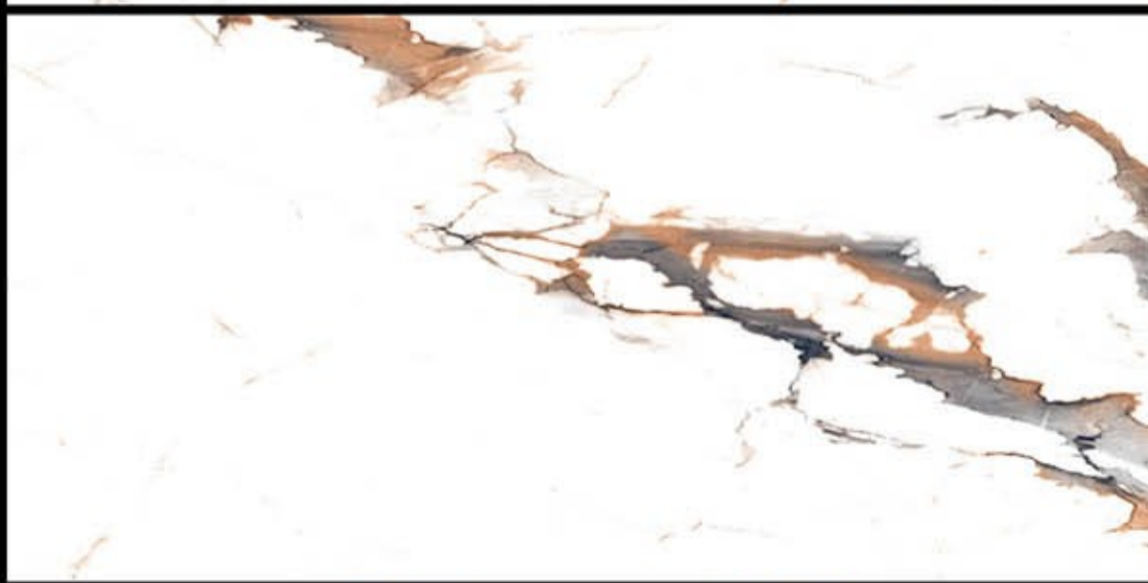

GLOSSY

CALACATA GOLD
800X1600 MM.