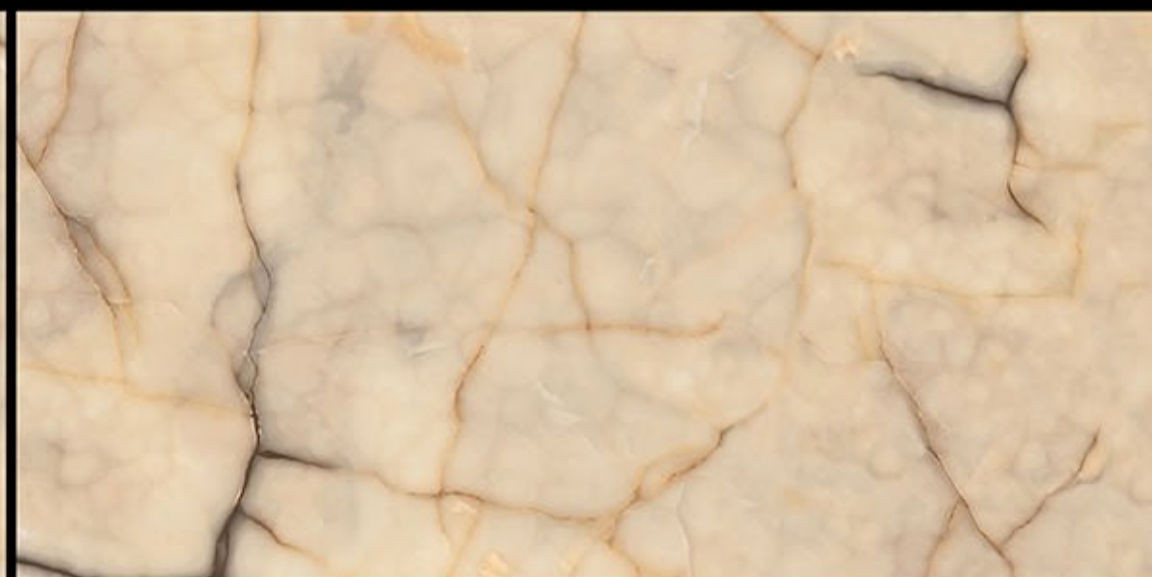

GLOSSY

PAULLO GOLD
800X1600 MM.

GLOSSY

PERLATO BEIGE
800X1600 MM.

GLOSSY

PIED ONIX
800X1600 MM.

The image features a white marble background with intricate, flowing veins of grey and light brown. The veins vary in thickness and direction, creating a natural, organic pattern. The overall appearance is clean and elegant, typical of high-quality natural stone.