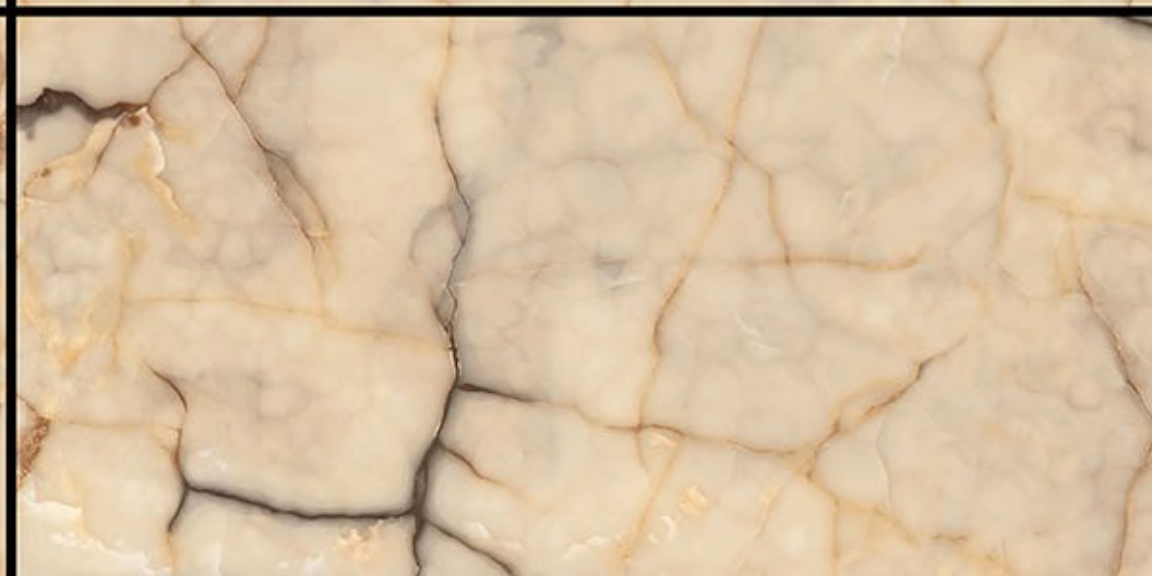

GLOSSY

PAULLO GOLD
800X1600 MM.

GLOSSY

PERLATO BEIGE
800X1600 MM.

GLOSSY

PIED ONIX
800X1600 MM.

The image features a white marble background with intricate, flowing veins of grey and light brown. The veins vary in thickness and direction, creating a natural, organic pattern. The overall appearance is clean and elegant, typical of high-quality natural stone.