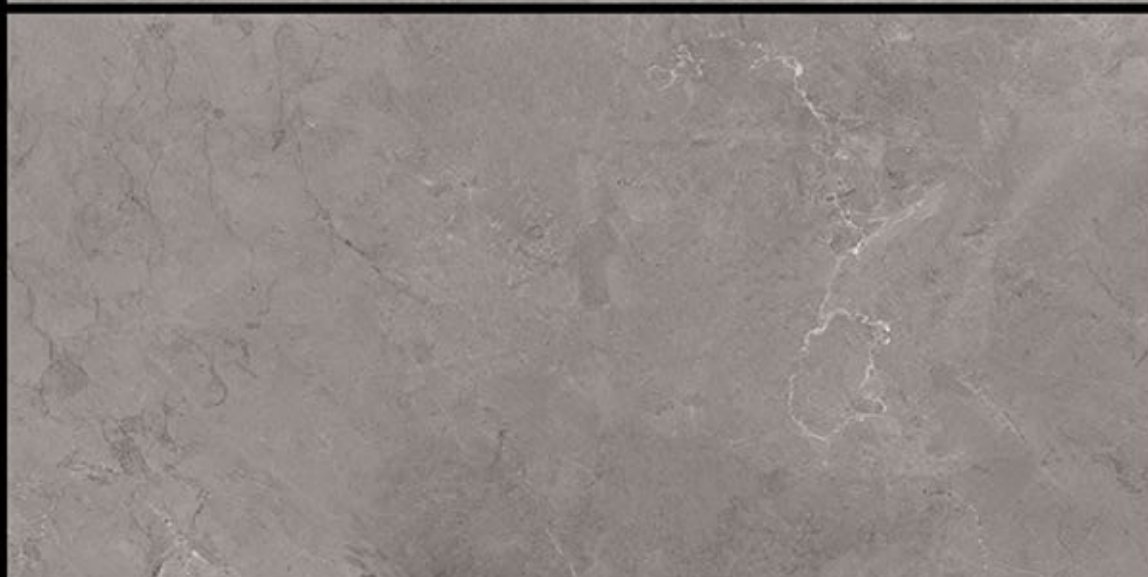

GLOSSY

RIBECCA GREY
800X1600 MM.

GLOSSY

RIBECCA SLATE
800X1600 MM.

GLOSSY

ROBBIO BEIGE
800X1600 MM.

GLOSSY

ROYAL BRECCIA CREMA
800X1600 MM.