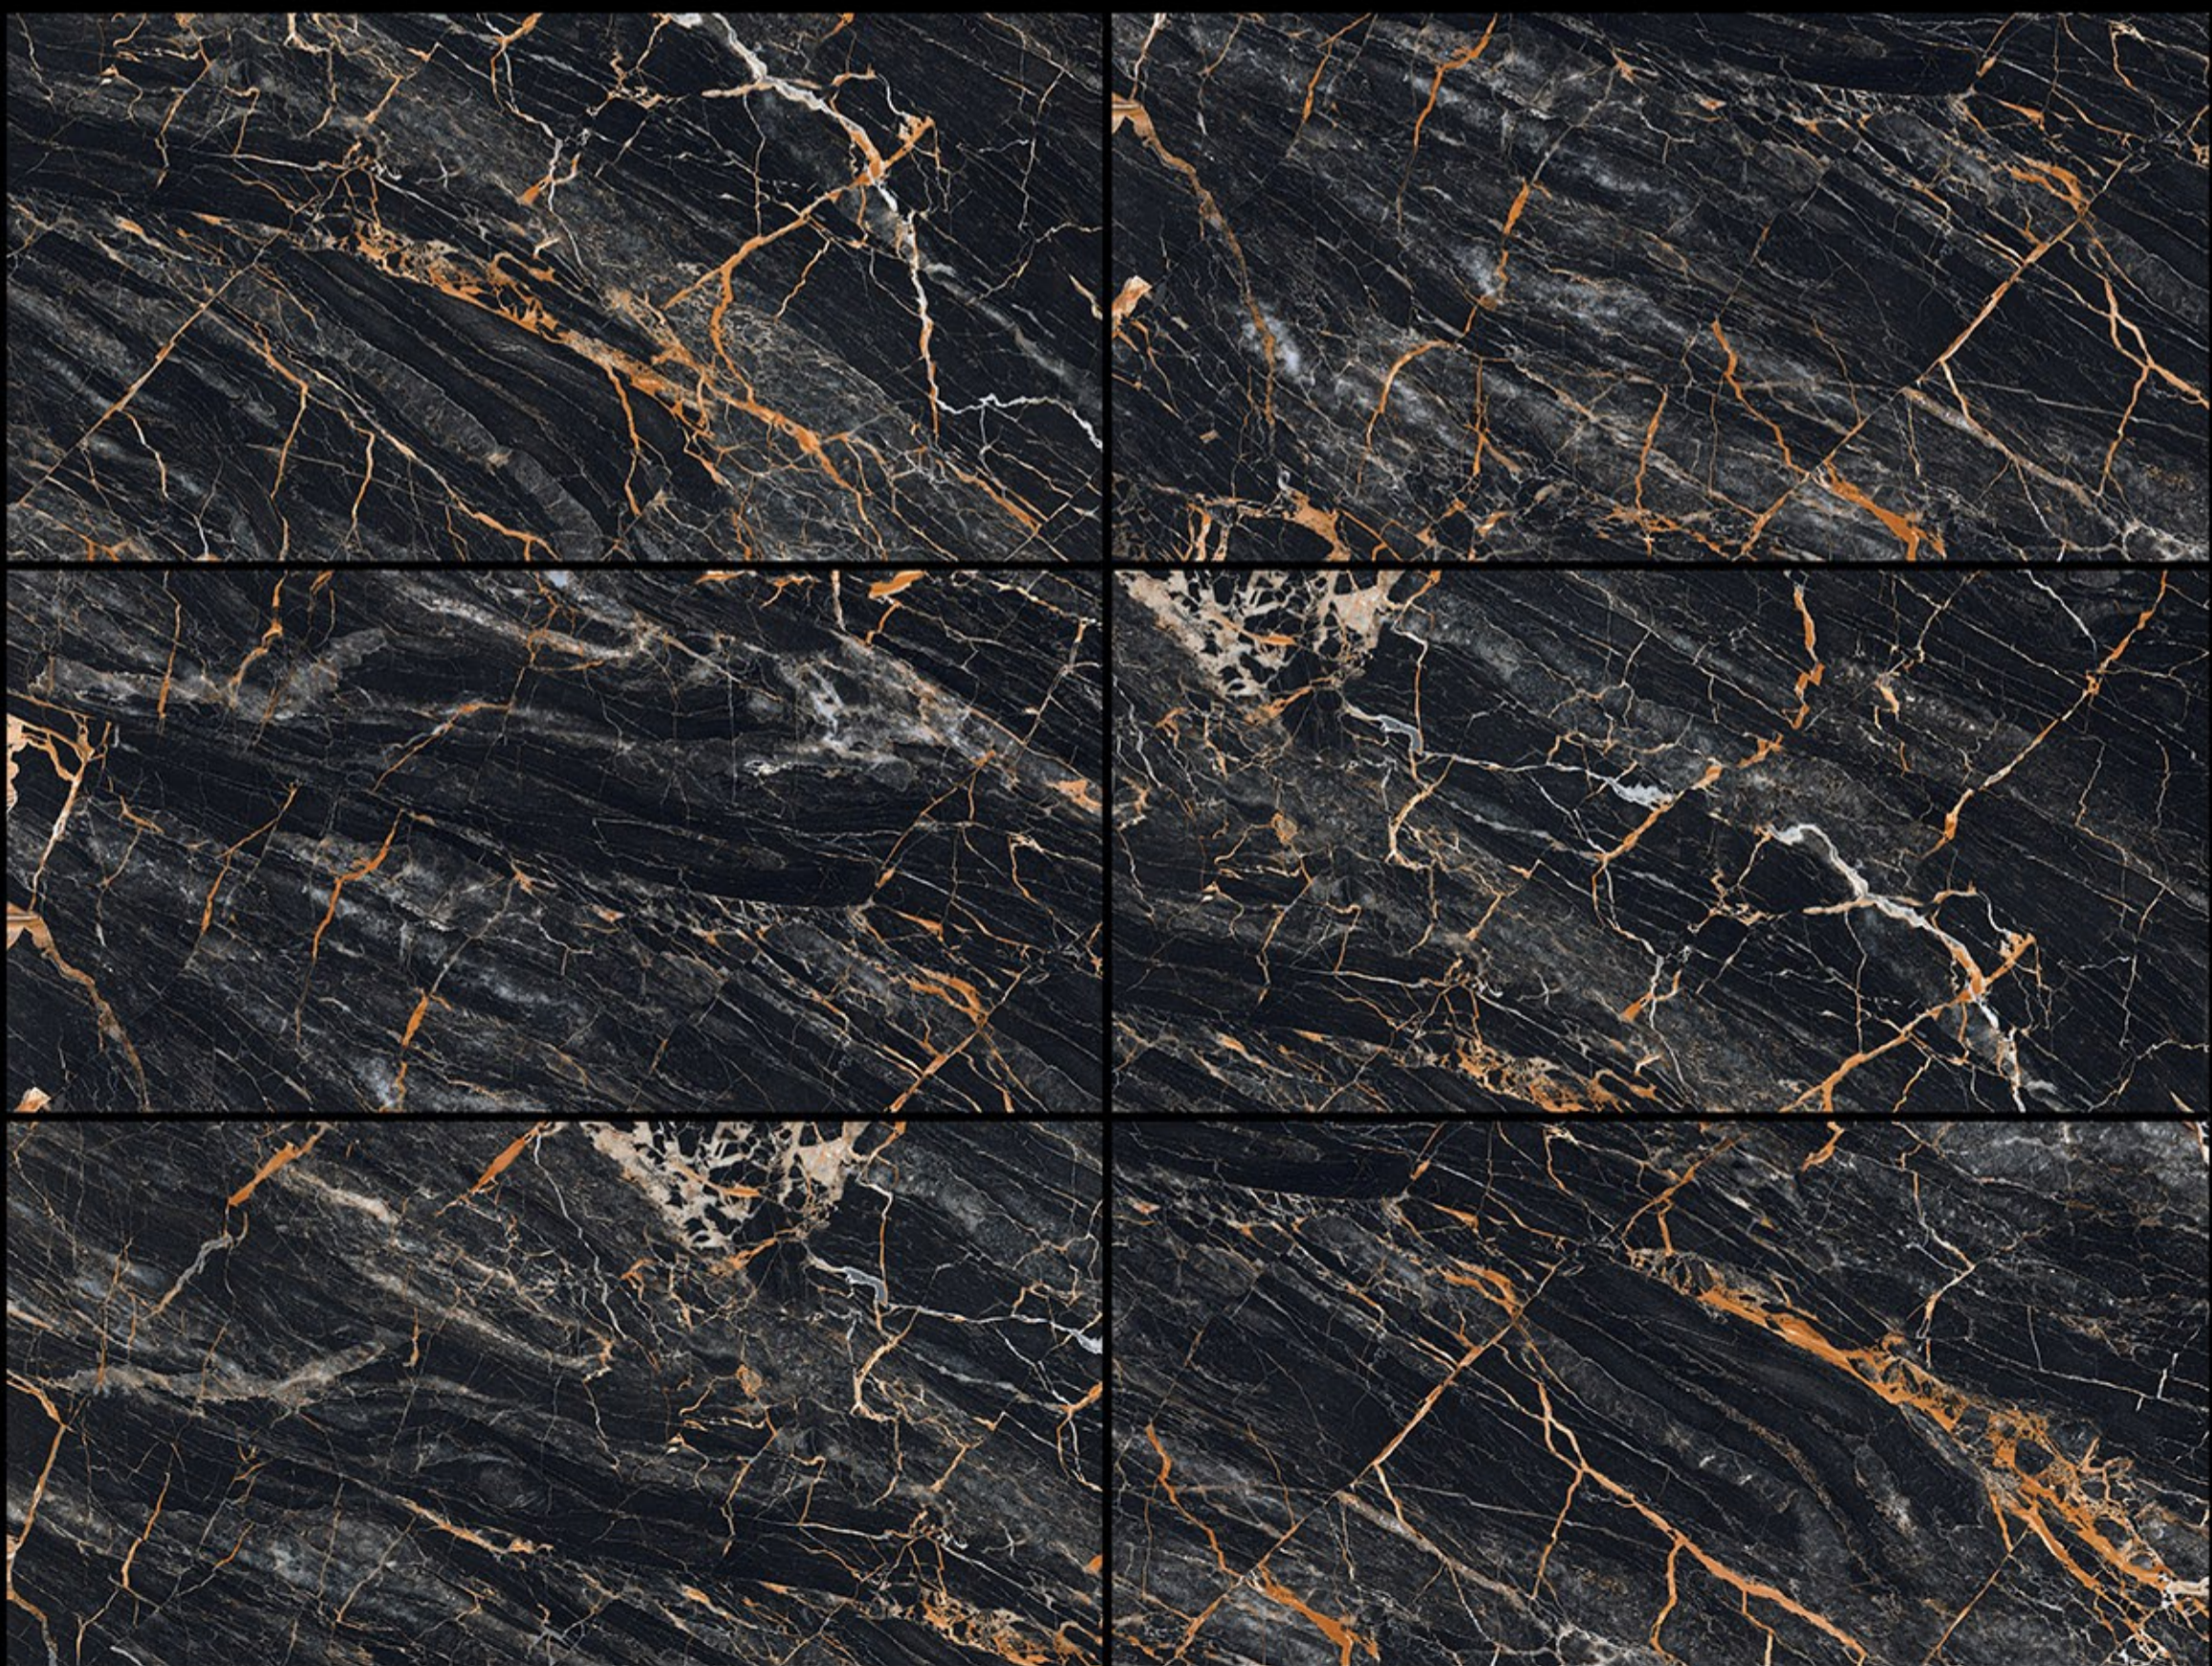

HIGH GLOSSY

ALESSIA GREY
800X1600 MM.

HIGH GLOSSY

BLACK PEARL
800X1600 MM.

HIGH GLOSSY

CARTESIUS AZUL
800X1600 MM.

HIGH GLOSSY

CARTESIUS BLACK
800X1600 MM.

HIGH GLOSSY

VENATO CARRARA GOLD
800X1600 MM.