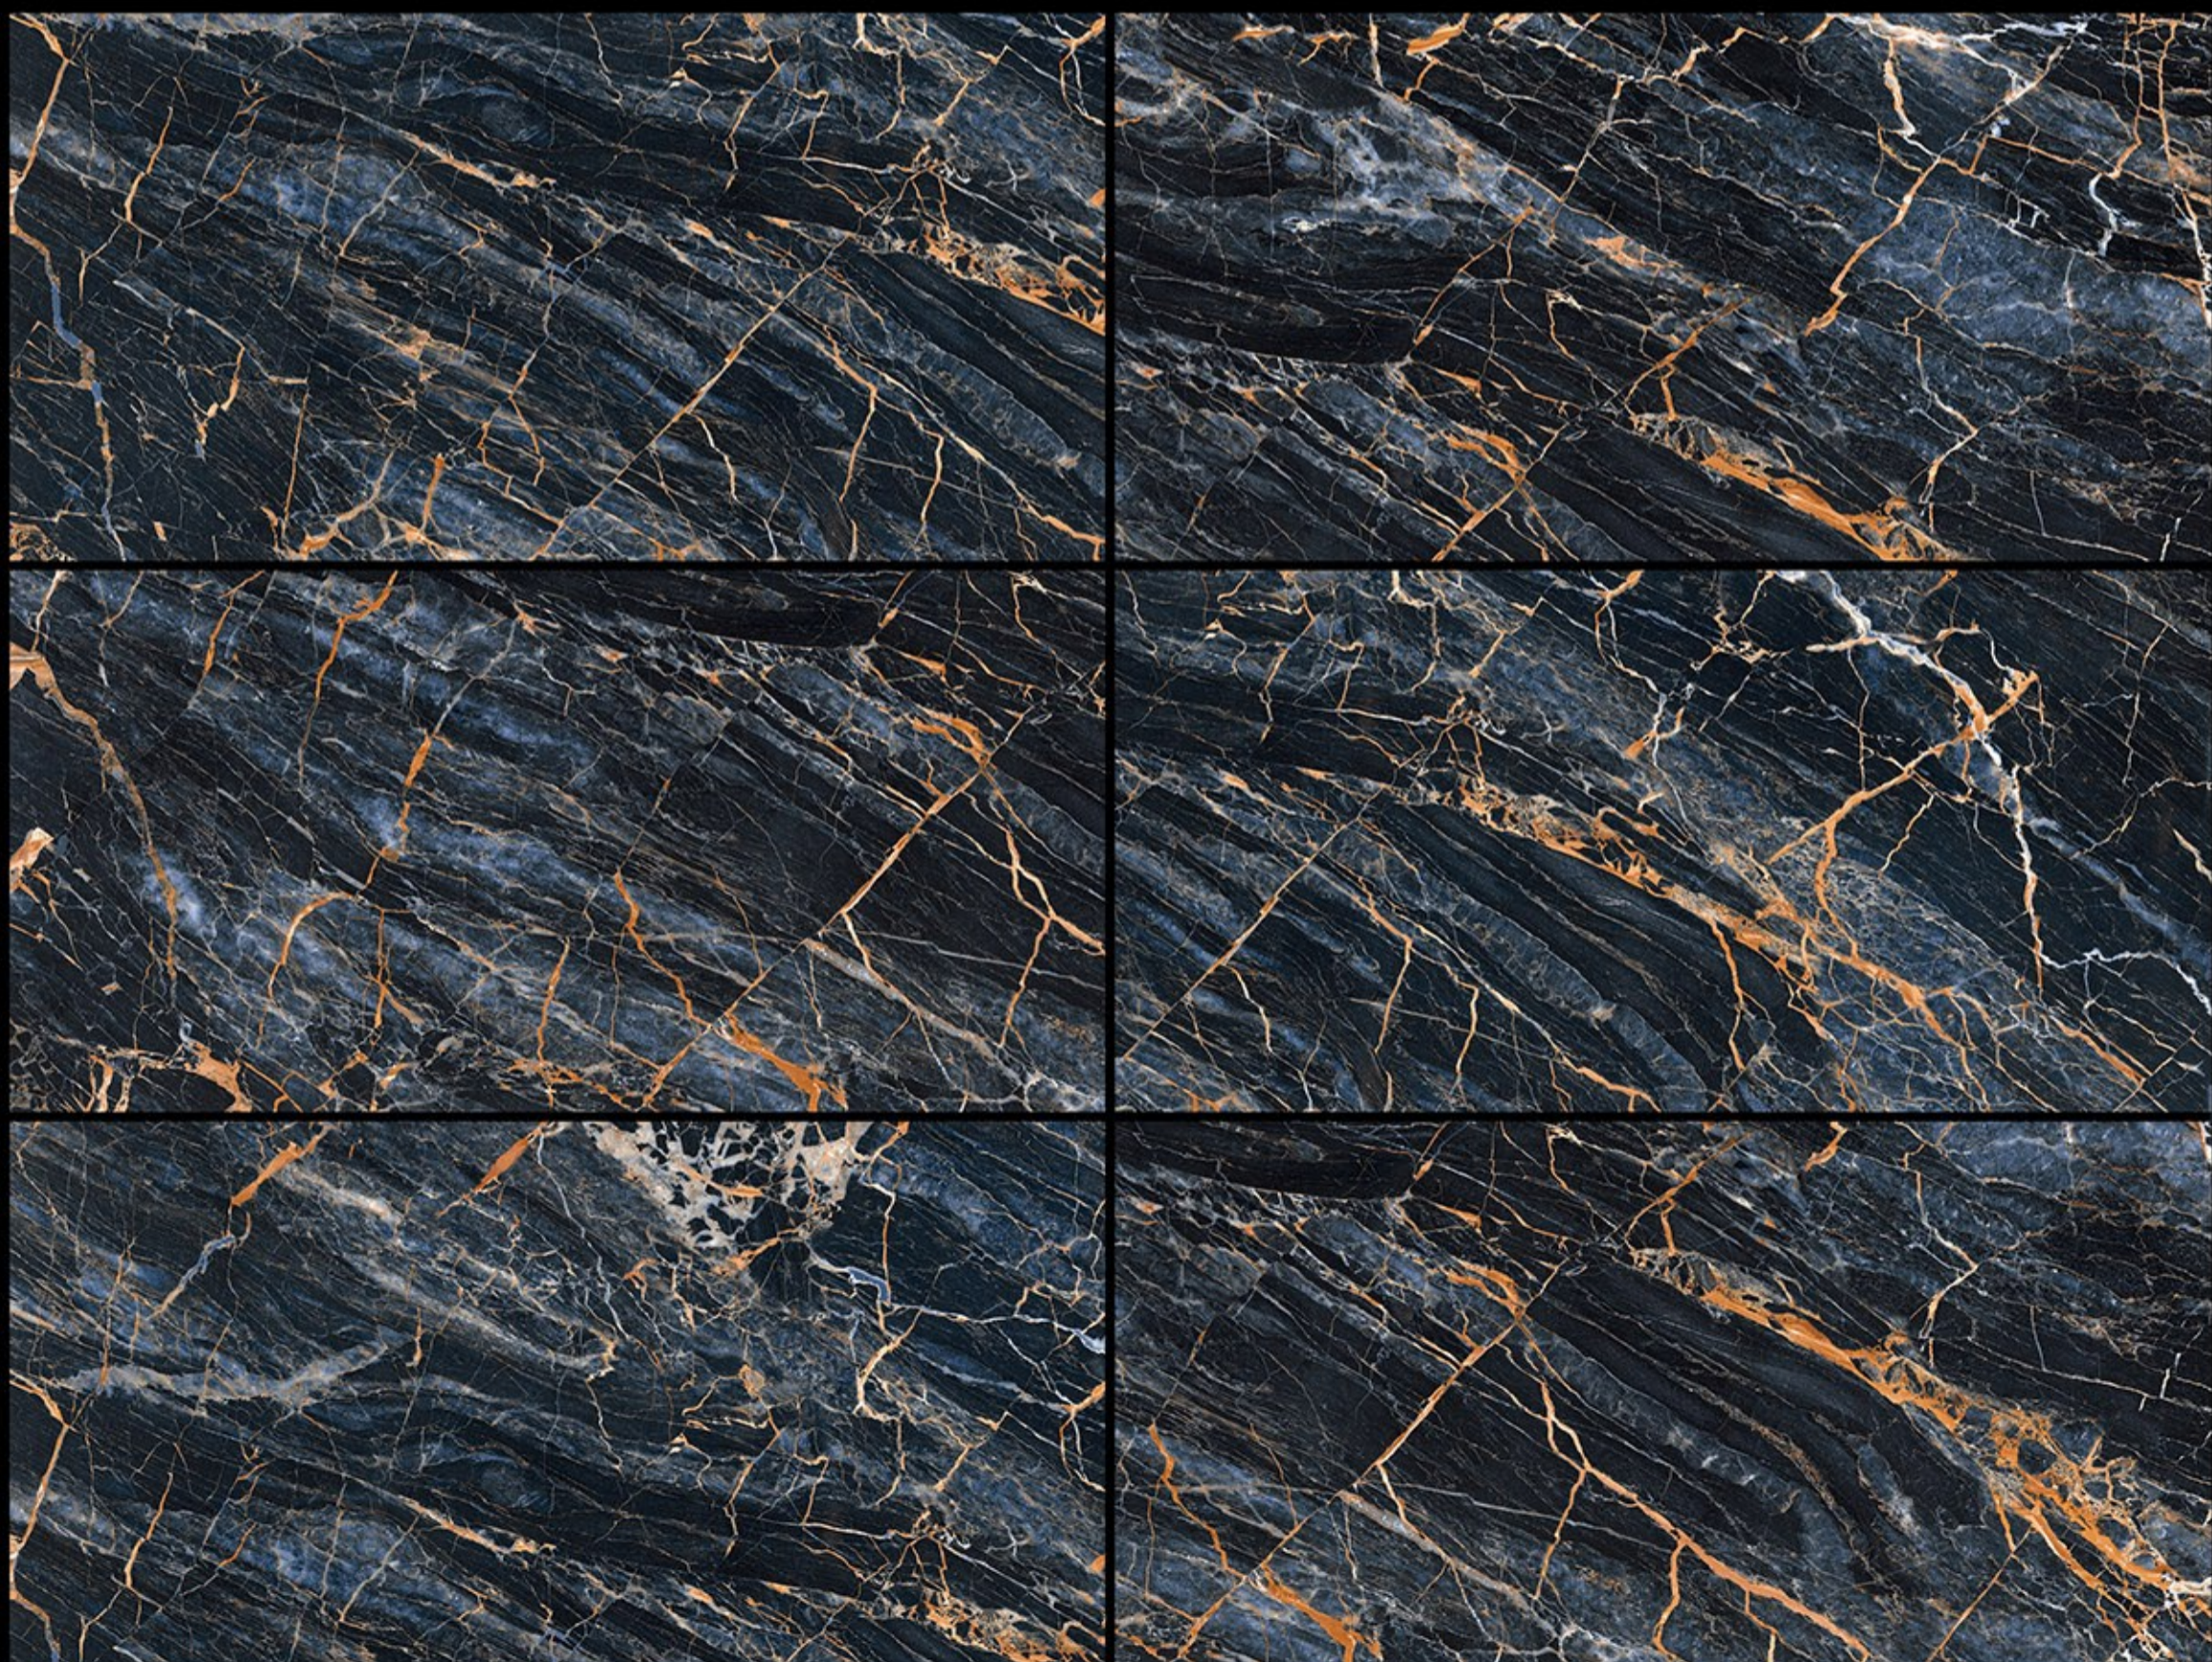

HIGH GLOSSY

ALESSIA GREY
800X1600 MM.

HIGH GLOSSY

BLACK PEARL
800X1600 MM.

HIGH GLOSSY

CARTESIUS AZUL
800X1600 MM.

HIGH GLOSSY

CARTESIUS BLACK
800X1600 MM.

HIGH GLOSSY

VENATO CARRARA GOLD
800X1600 MM.