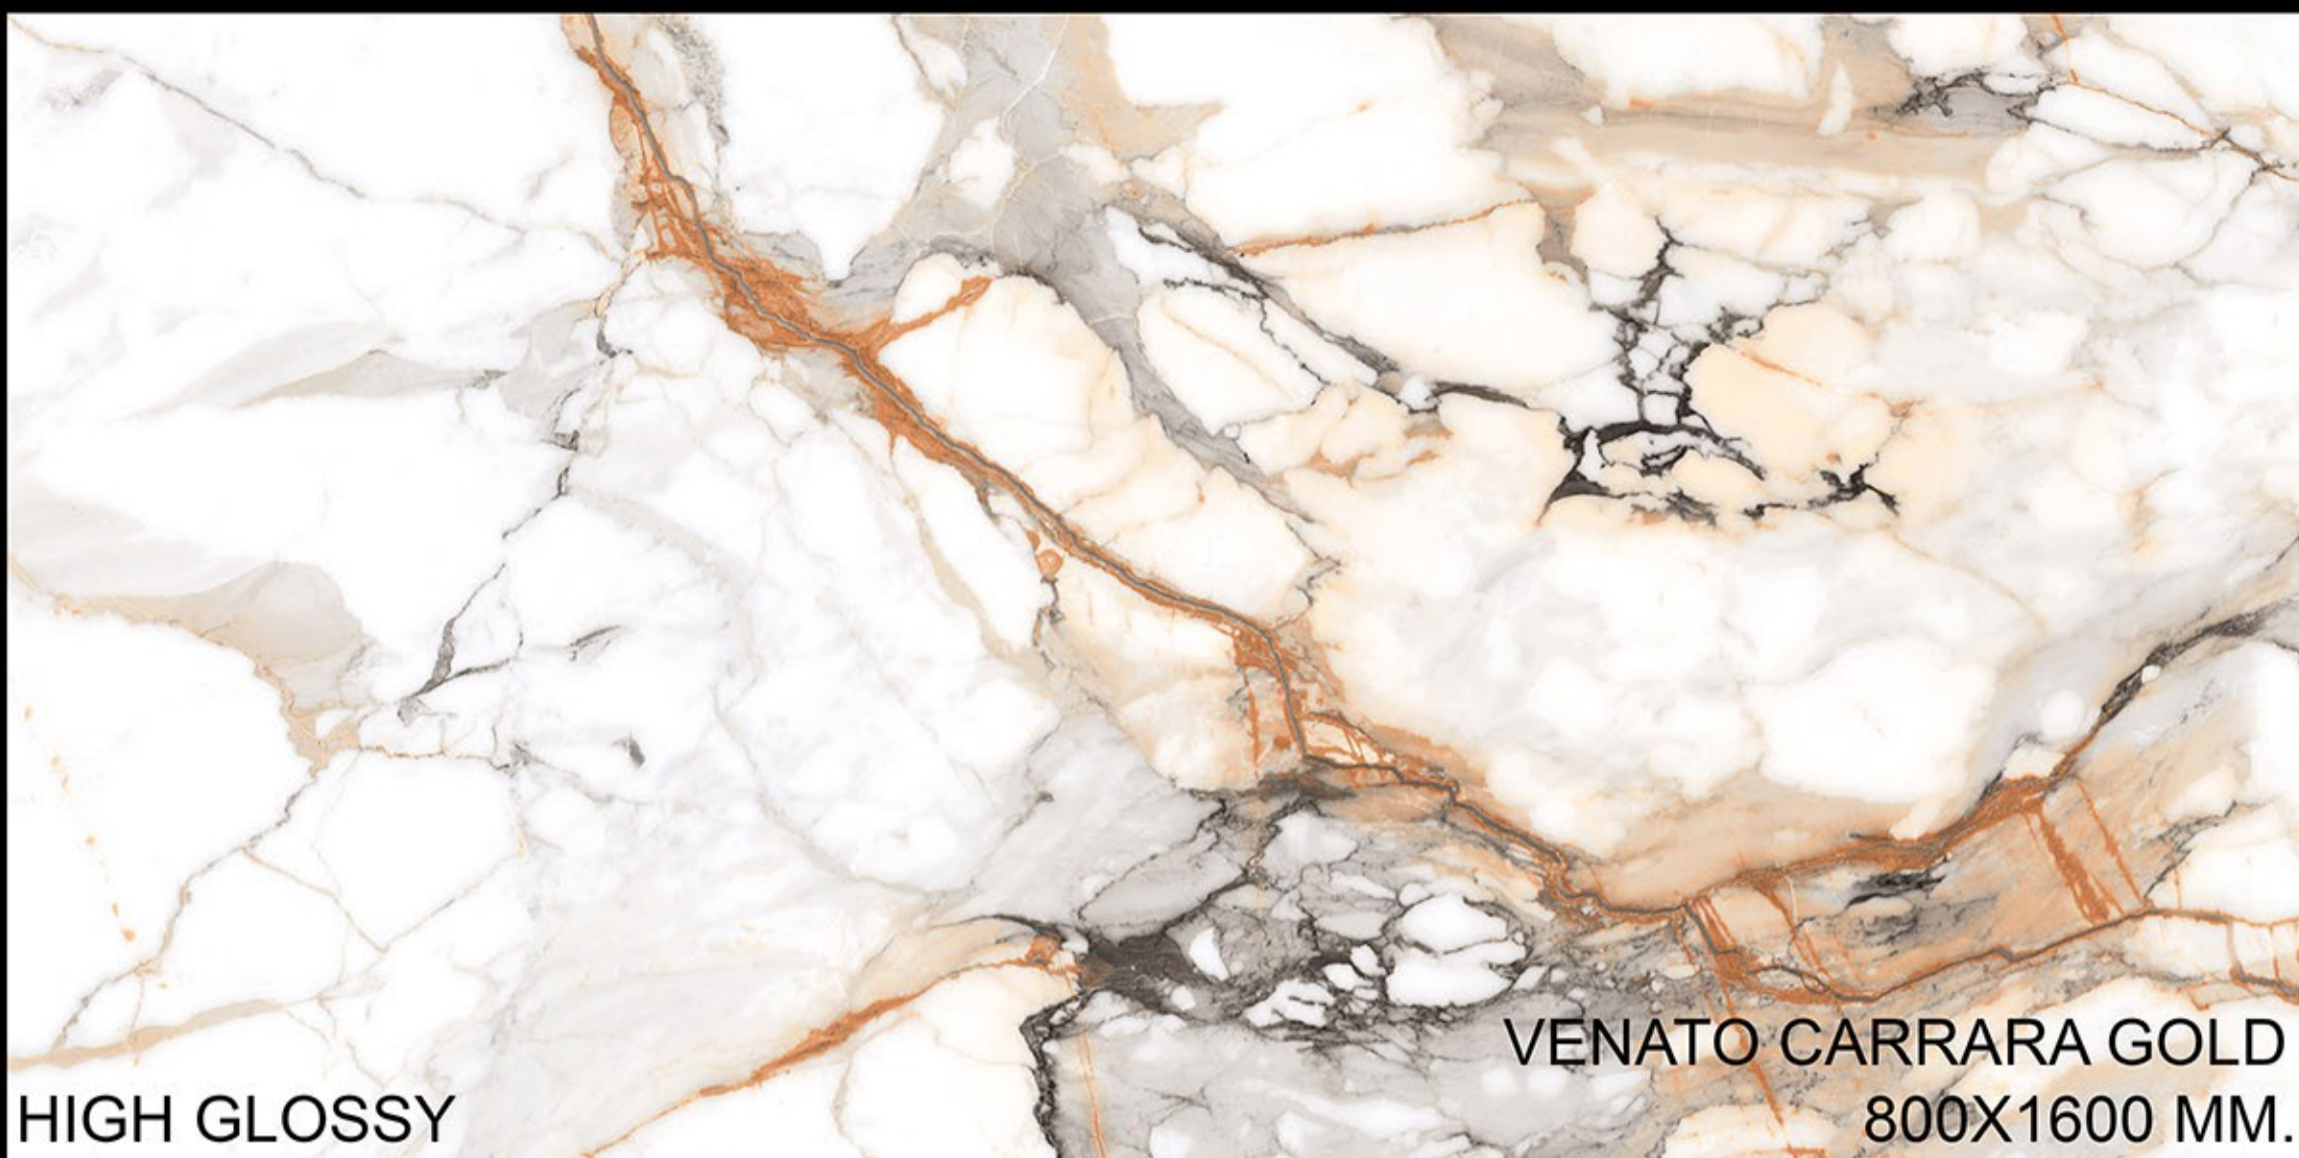

HIGH GLOSSY

ALESSIA GREY
800X1600 MM.

HIGH GLOSSY

BLACK PEARL
800X1600 MM.

HIGH GLOSSY

CARTESIUS AZUL
800X1600 MM.

HIGH GLOSSY

CARTESIUS BLACK
800X1600 MM.

HIGH GLOSSY

VENATO CARRARA GOLD
800X1600 MM.