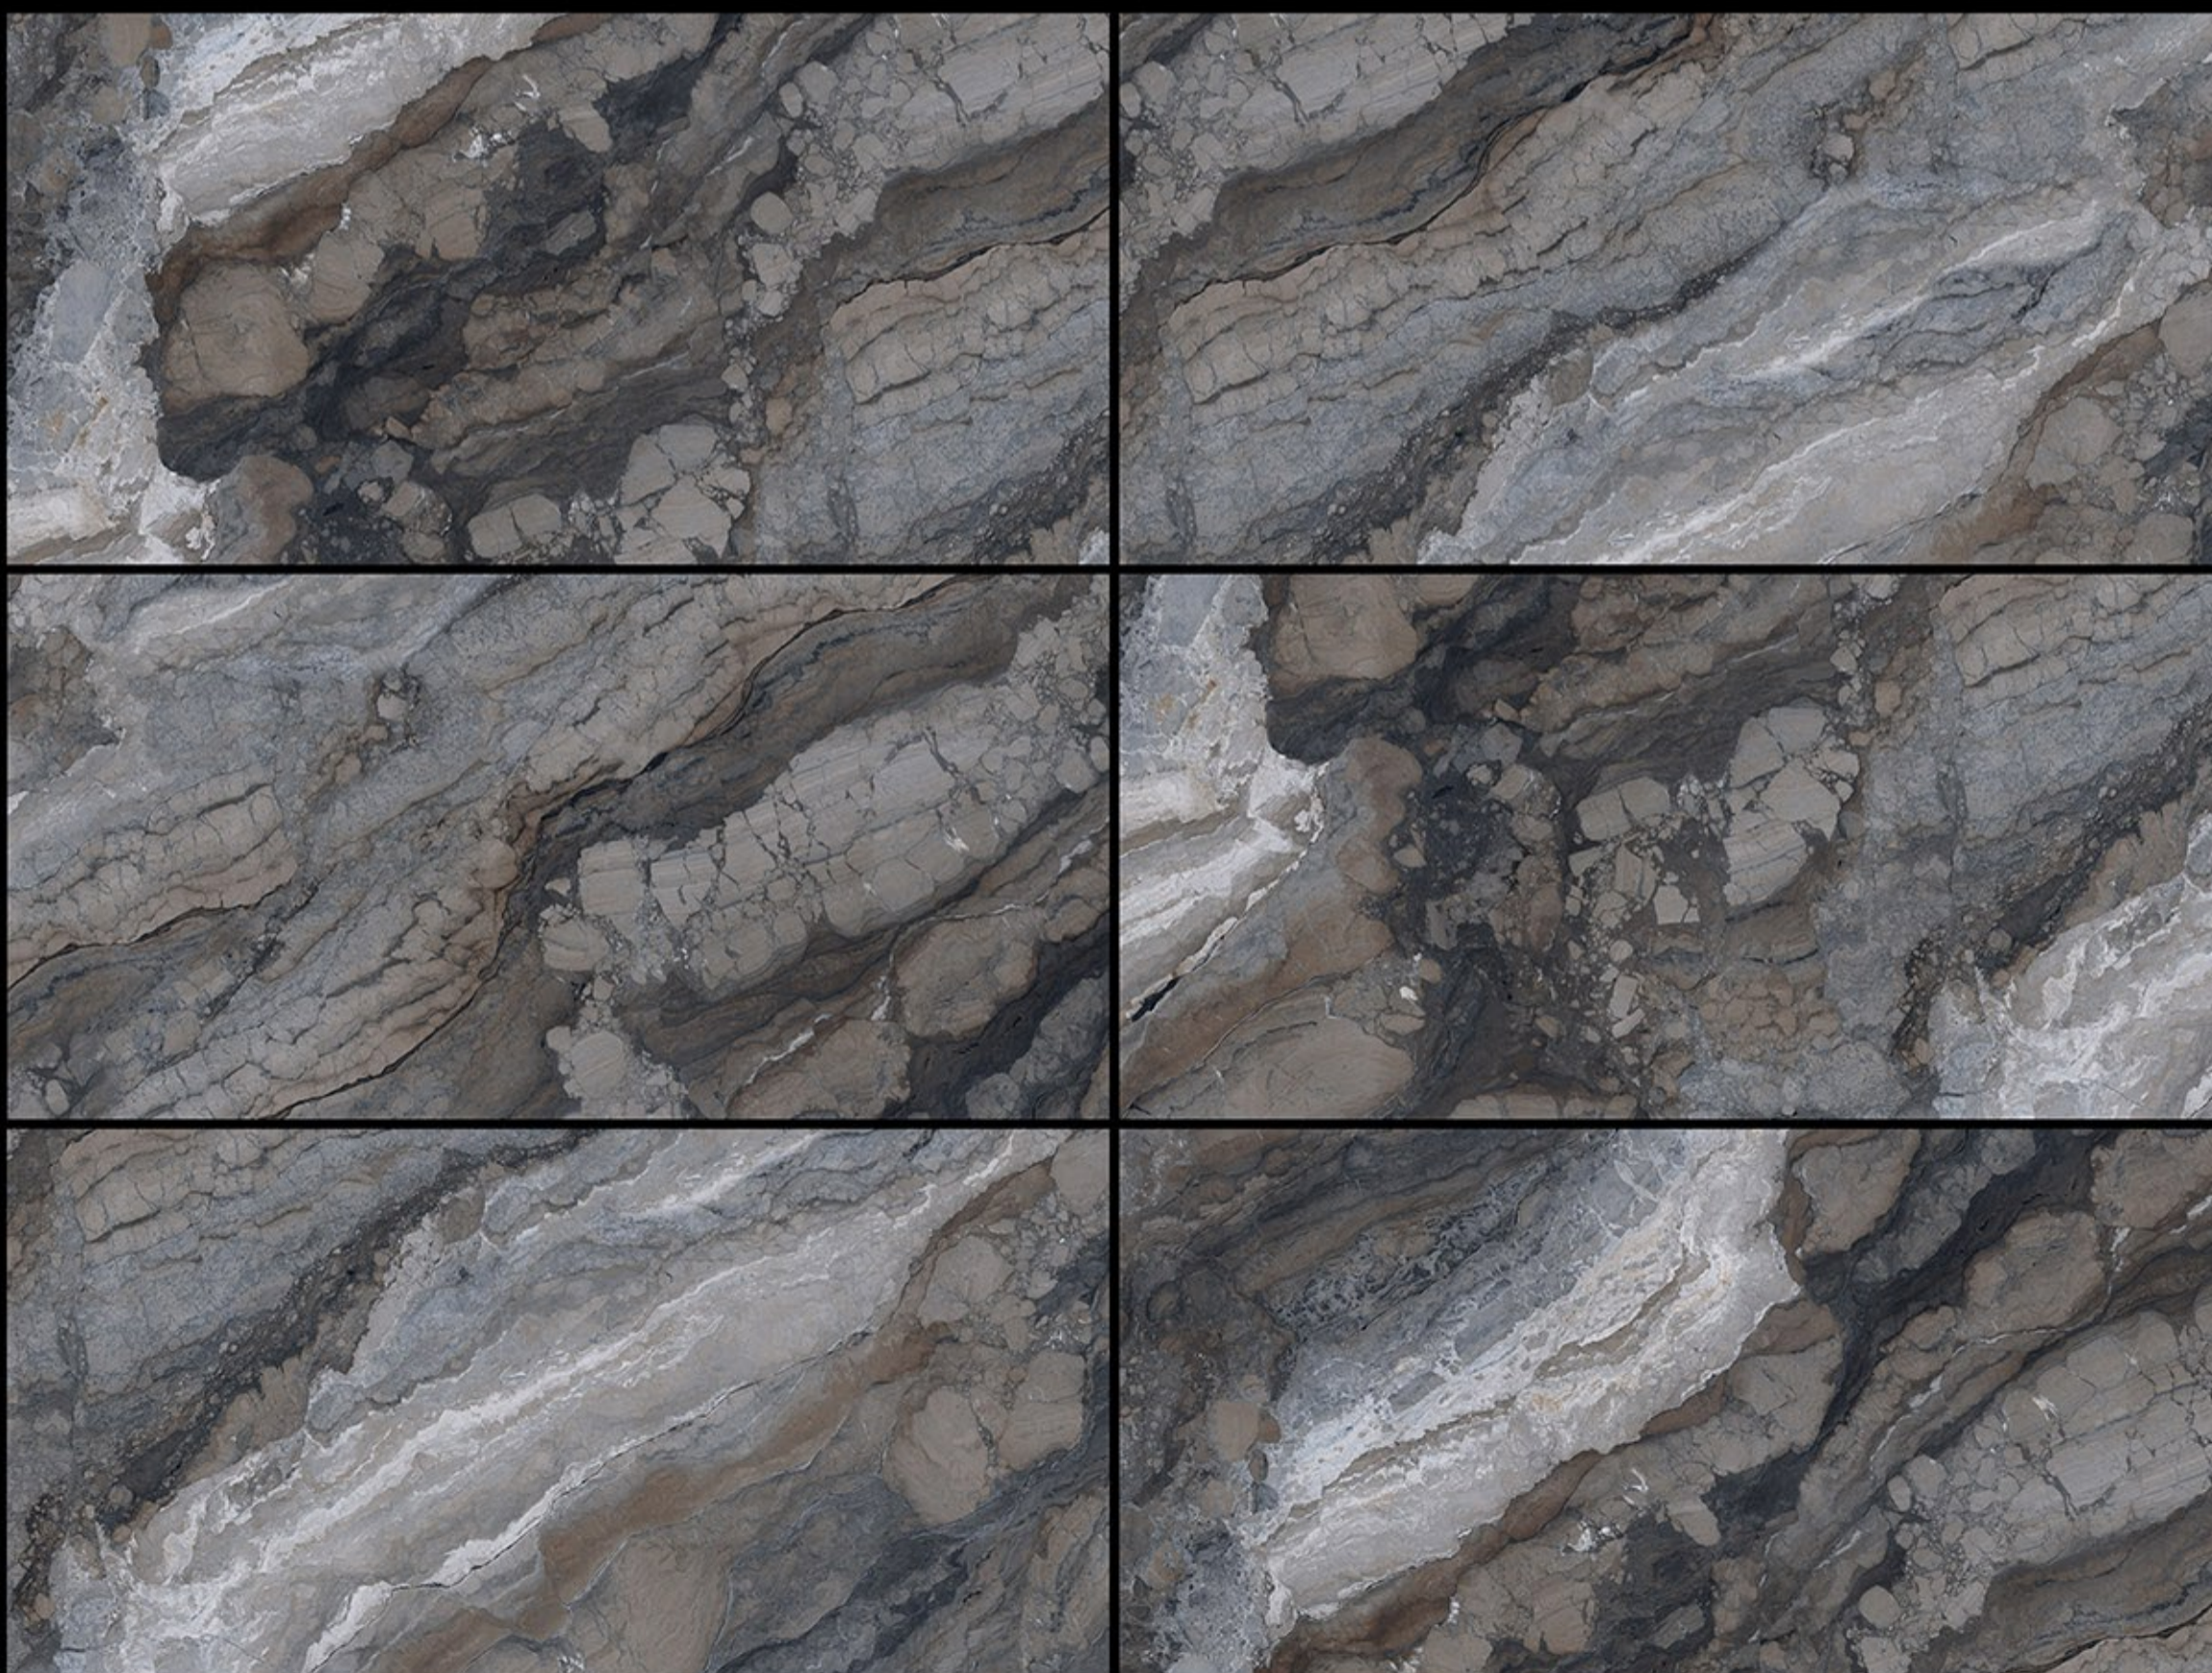

HIGH GLOSSY

ALESSIA GREY
800X1600 MM.

HIGH GLOSSY

BLACK PEARL
800X1600 MM.

HIGH GLOSSY

CARTESIUS AZUL
800X1600 MM.

HIGH GLOSSY

CARTESIUS BLACK
800X1600 MM.

HIGH GLOSSY

VENATO CARRARA GOLD
800X1600 MM.